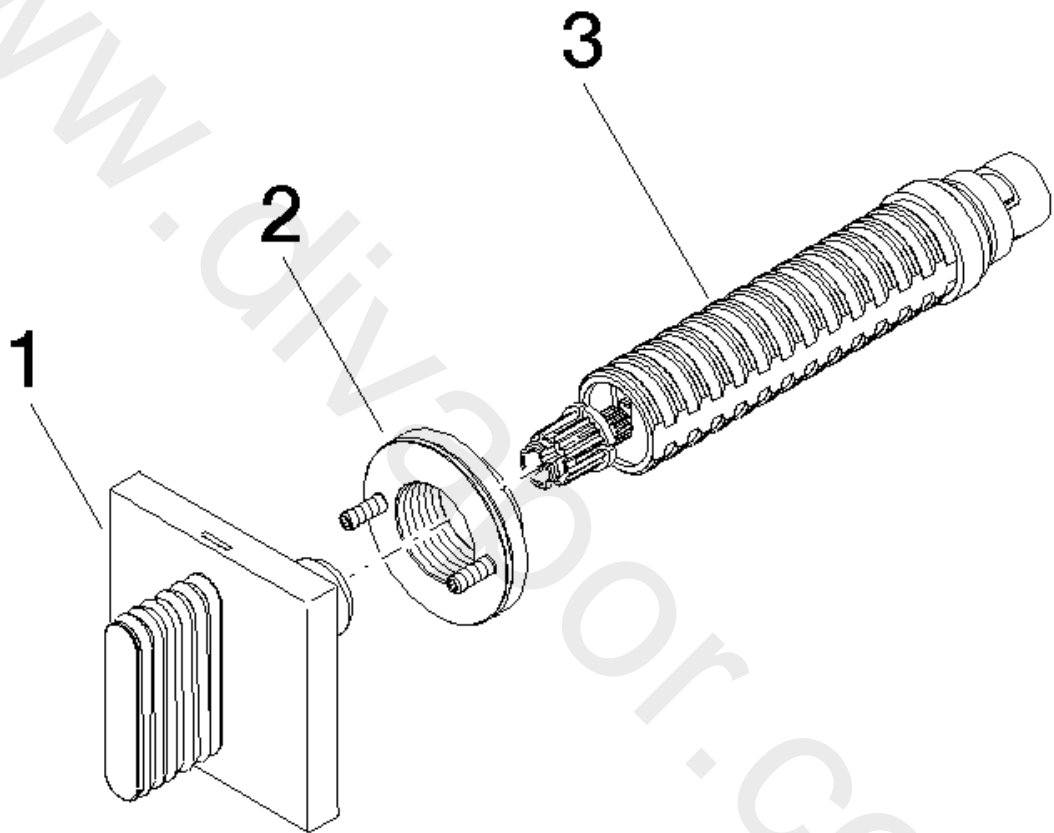

Sink - CL.1

Volume Control clockwise-closing cold 1/2" - Chrome

Article number: 36 617 706-00

Date of manufacture from 10/14/2020

Spare parts list

Position	Number of units	Item Number	Spare part	Lead time
1	1	90 20 70 055 02-00	handle (cold)	10
2	1	90 21 02 108 00 90	disc	2
3	1	90 90 03 143 00 90	top	2

Sink - CL.1

Volume Control clockwise-closing cold 1/2" - Chrome

Article number: 36 617 706-00

Date of manufacture from 10/14/2020

www.divapor.com