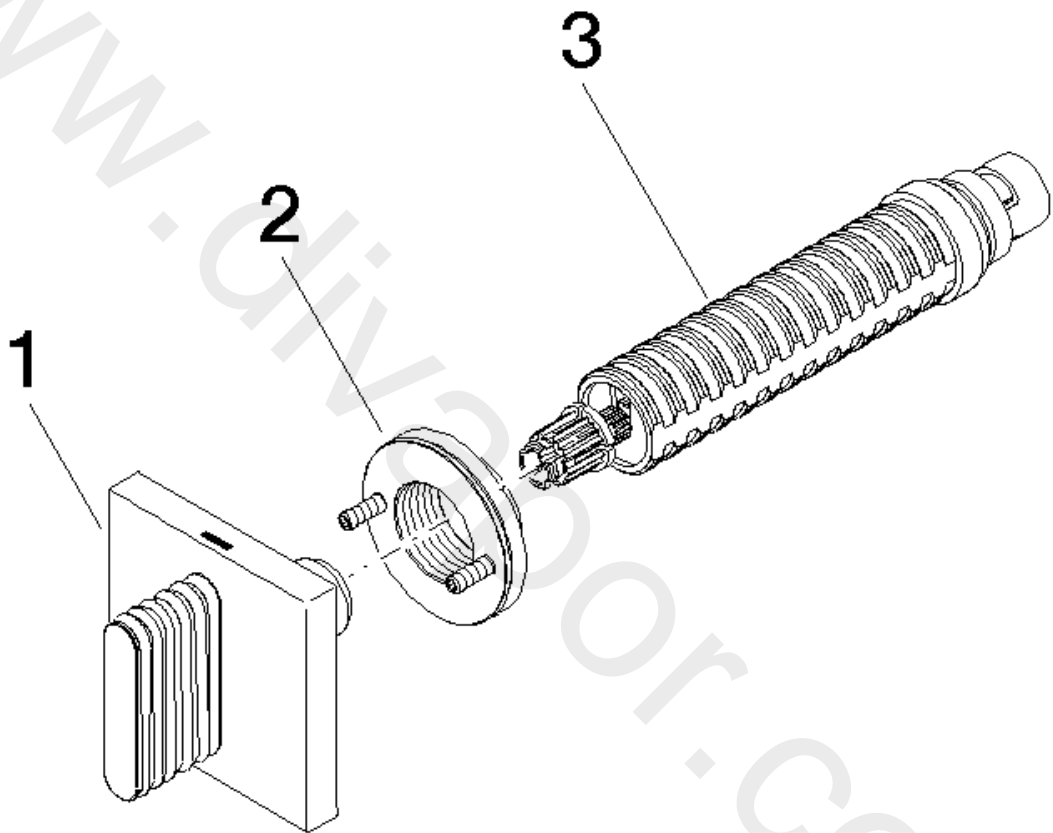

Sink - CL.1

Volume Control counter-clockwise closing hot 1/2" - Chrome

Article number: 36 617 707-00

Date of manufacture from 10/14/2020

Spare parts list

Position	Number of units	Item Number	Spare part	Lead time
1	1	90 20 70 055 03-00	handle (hot)	10
2	1	90 21 02 108 00 90	disc	2
3	1	90 90 03 142 00 90	top	2

Sink - CL.1

Volume Control counter-clockwise closing hot 1/2" - Chrome

Article number: 36 617 707-00

Date of manufacture from 10/14/2020

www.divapor.com