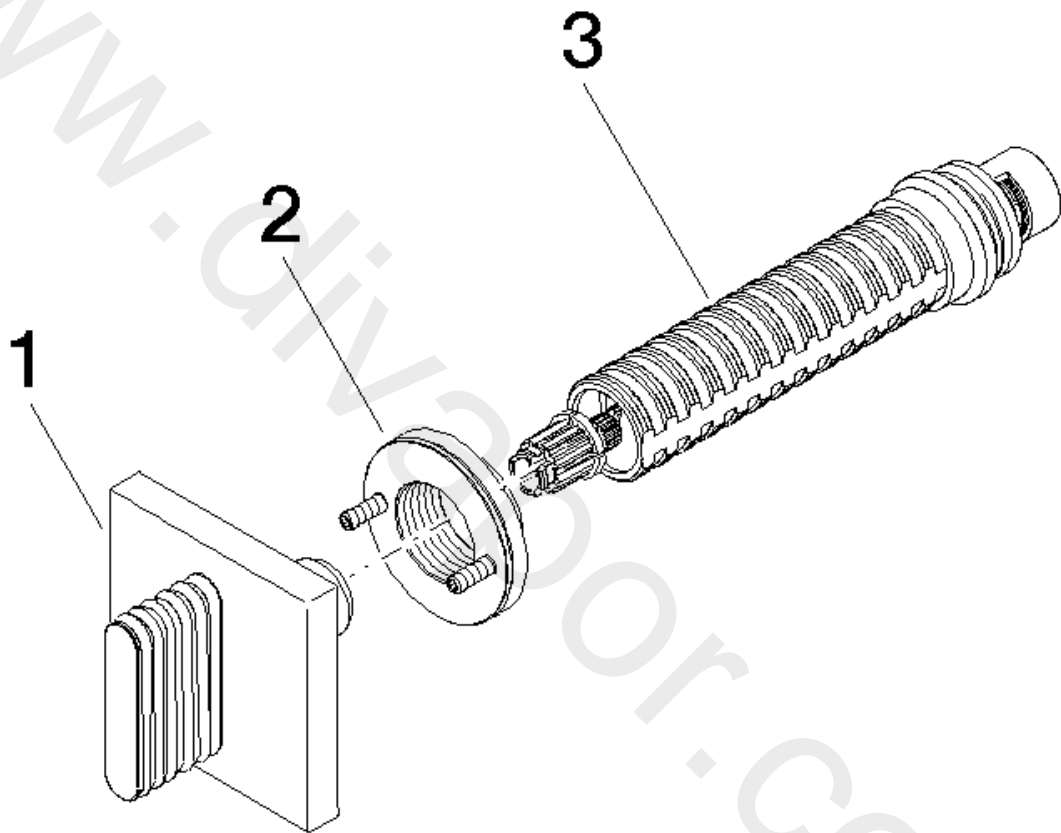

Bathtub - CL.1

Volume Control clockwise-closing 3/4" - Chrome

Article number: 36 618 705-00

Date of manufacture from 10/14/2020

Spare parts list

Position	Number of units	Item Number	Spare part	Lead time
1	1	90 20 70 055 01-00	handle	10
2	1	90 21 02 108 00 90	disc	2
3	1	90 90 03 127 00 90	top	2

Bathtub - CL.1

Volume Control clockwise-closing 3/4" - Chrome

Article number: 36 618 705-00

Date of manufacture from 10/14/2020

www.divapor.com