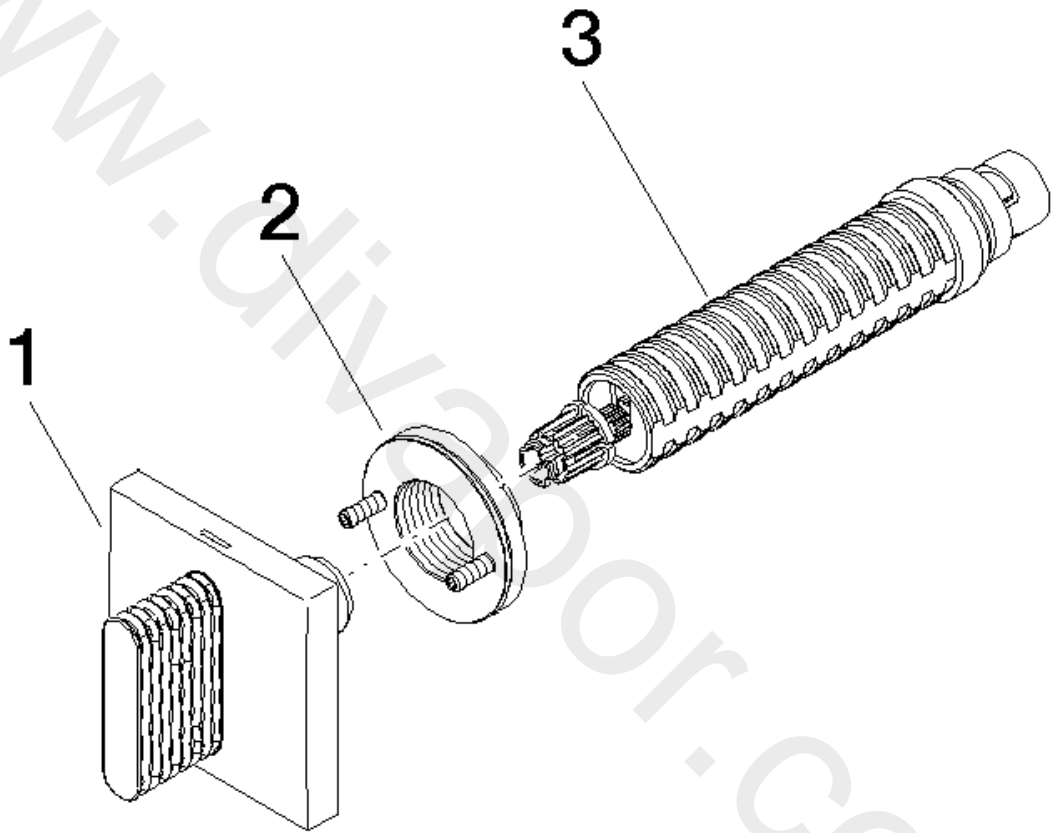

Sink - CL.1

Volume Control clockwise-closing cold 1/2" - Chrome

Article number: 36 627 706-00

Date of manufacture from 10/14/2020

### Spare parts list

Position	Number of units	Item Number	Spare part	Lead time
1	1	90 20 70 053 02-00	handle ( cold )	10
2	1	90 21 02 108 00 90	disc	2
3	1	90 90 03 143 00 90	top	2

Sink - CL.1

Volume Control clockwise-closing cold 1/2" - Chrome