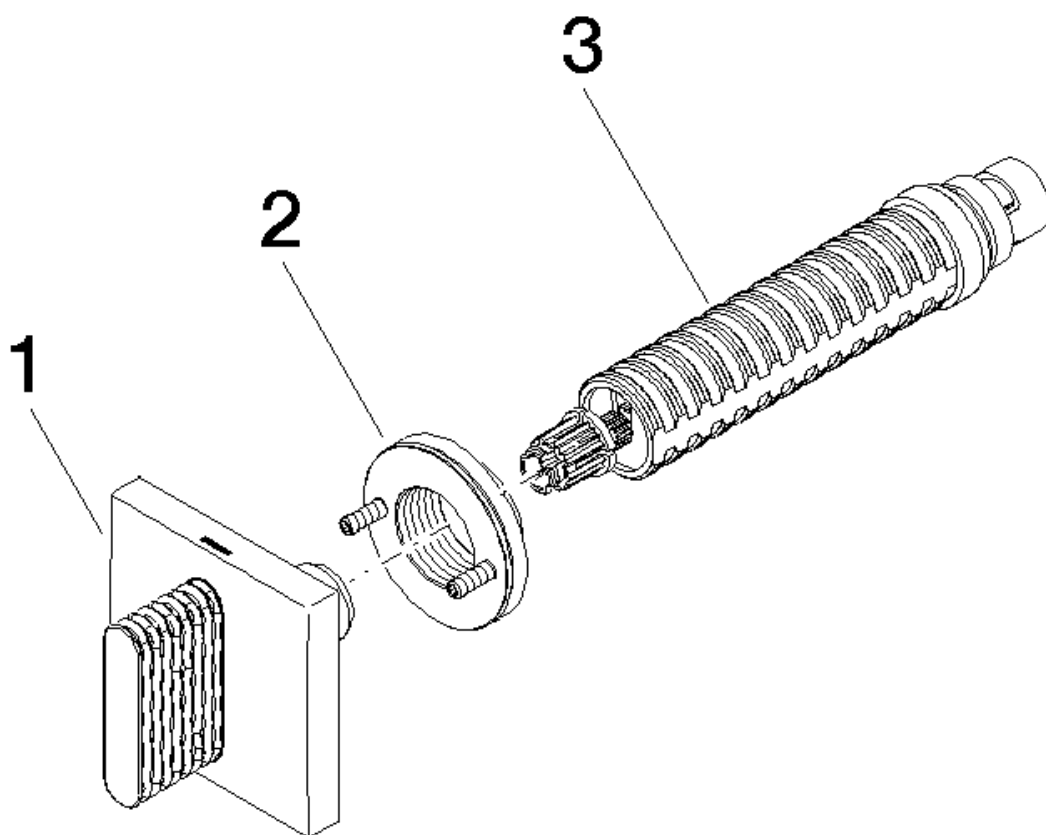

Sink - CL.1

Volume Control counter-clockwise closing hot 1/2" - Chrome

Article number: 36 627 707-00

Date of manufacture from 10/14/2020

Spare parts list

Position	Number of units	Item Number	Spare part	Lead time
1	1	90 20 70 053 03-00	handle (hot)	10
2	1	90 21 02 108 00 90	disc	2
3	1	90 90 03 142 00 90	top	2

Sink - CL.1

Volume Control counter-clockwise closing hot 1/2" - Chrome

Article number: 36 627 707-00

Date of manufacture from 10/14/2020