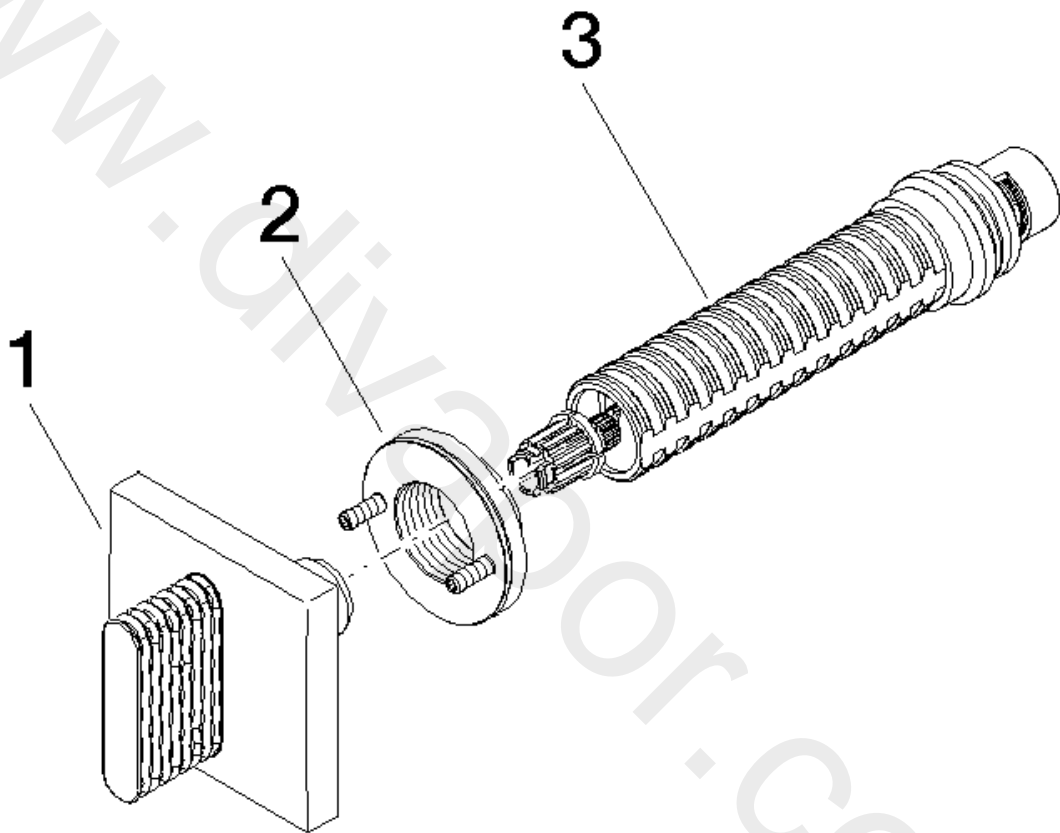

Bathtub - CL.1

Volume Control clockwise-closing 3/4" - Chrome

Article number: 36 628 705-00

Date of manufacture from 10/14/2020

**Spare parts list**

Position	Number of units	Item Number	Spare part	Lead time
1	1	90 20 70 053 01-00	handle	10
2	1	90 21 02 108 00 90	disc	2
3	1	90 90 03 127 00 90	top	2

Bathtub - CL.1

Volume Control clockwise-closing 3/4" - Chrome

Article number: 36 628 705-00

Date of manufacture from 10/14/2020

[www.divapor.com](http://www.divapor.com)