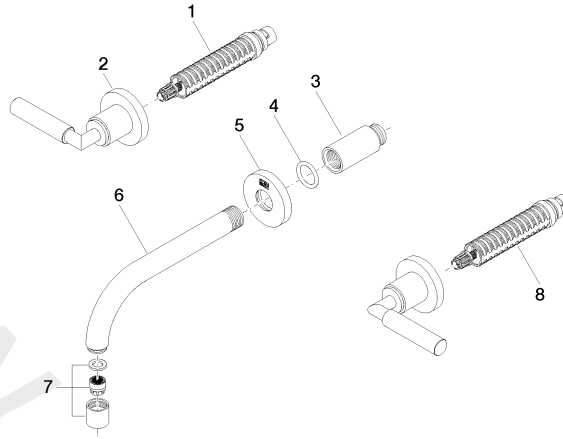

Wall-mounted basin mixer without pop-up waste

TARA

36 707 882

- 160 mm projection
- fixed spout
- circular, air-enriched flow
- hole diameter valve 40 mm
- hole diameter spout 40 mm
- rosette Ø 55 mm
- max. flow 7 l/min
- lead-free
- WRAS: 2107049

Required miscellaneous

- Concealed wall-mounted mixer** 35 700 970 90
- Centred spout**
- min. recess depth 70 mm
 - max. recess depth 135 mm

36 707 882

mm [inches]

Flow rate chart

36 707 882

Spare parts list

No.	Item Number	Name	Quantity used	Delivery time
1	90 90 03 156 00 90	top	1	2
2	36 310 882-99	connection	2	30
3	09 24 03 081 10 90	extension	1	2
4	09 14 10 026 90	seal	1	2
5	09 27 22 503-99	rosette	1	30
6	04 28 22 089 10-99	spout	1	30
7	90 23 01 019 00-99	aerator	1	30
8	90 90 03 157 00 90	top	1	2