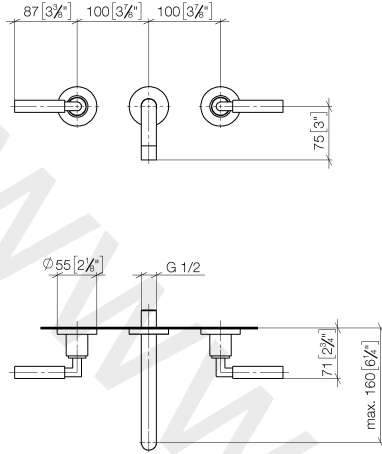

Wall-mounted basin mixer without pop-up waste

TARA

36 707 882

- 160 mm projection
- fixed spout
- circular, air-enriched flow
- hole diameter valve 40 mm
- hole diameter spout 40 mm
- rosette Ø 55 mm
- max. flow 7 l/min
- lead-free
- WRAS: 2107049

Required miscellaneous

- Concealed wall-mounted mixer** 35 700 970 90
- Centred spout**
- min. recess depth 70 mm
 - max. recess depth 135 mm

36 707 882

mm [inches]

Flow rate chart

36 707 882

Spare parts list

No.	Item Number	Name	Quantity used	Delivery time
1	90 90 03 156 00 90	top	1	2
2	36 310 882-99	connection	2	30
3	09 24 03 081 10 90	extension	1	2
4	09 14 10 026 90	seal	1	2
5	09 27 22 503-99	rosette	1	30
6	04 28 22 089 10-99	spout	1	30
7	90 23 01 019 00-99	aerator	1	30
8	90 90 03 157 00 90	top	1	2