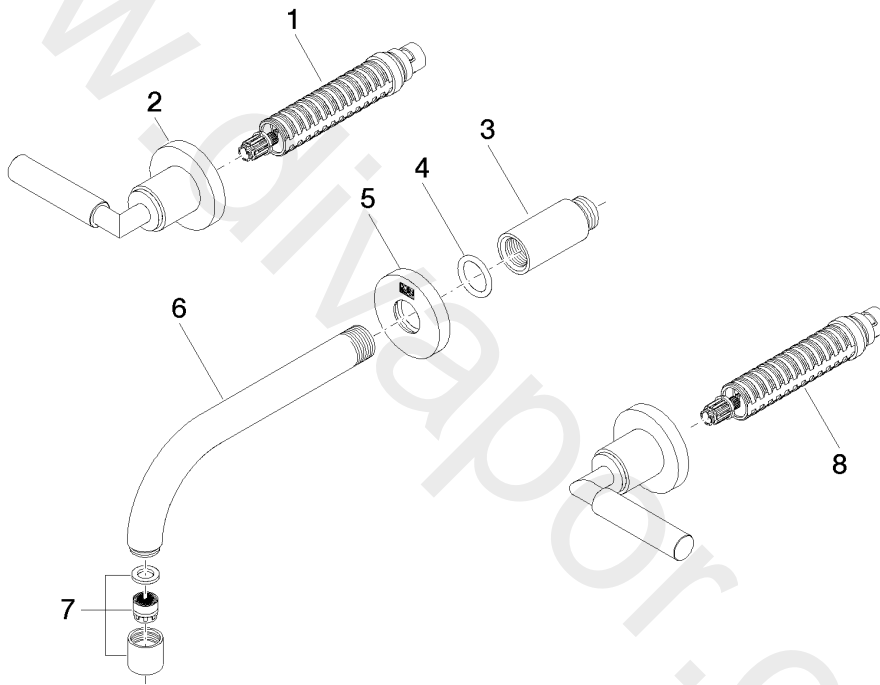

Washbasin - TARA

Wall-mounted basin mixer without pop-up waste

Article number: 36 707 882-99

Washbasin - TARA

Wall-mounted basin mixer without pop-up waste

Article number: 36 707 882-99

Spare parts list

Position	Quantity used	Item Number	Spare part	Delivery time
1	1	90 90 03 156 00 90	top	2
2	2	36 310 882-99	connection	30
3	1	09 24 03 081 10 90	extension	2
4	1	09 14 10 026 90	seal	2
5	1	09 27 22 503-99	rosette	30
6	1	04 28 22 089 10-99	spout	30
7	1	90 23 01 019 00-99	aerator	30
8	1	90 90 03 157 00 90	top	2