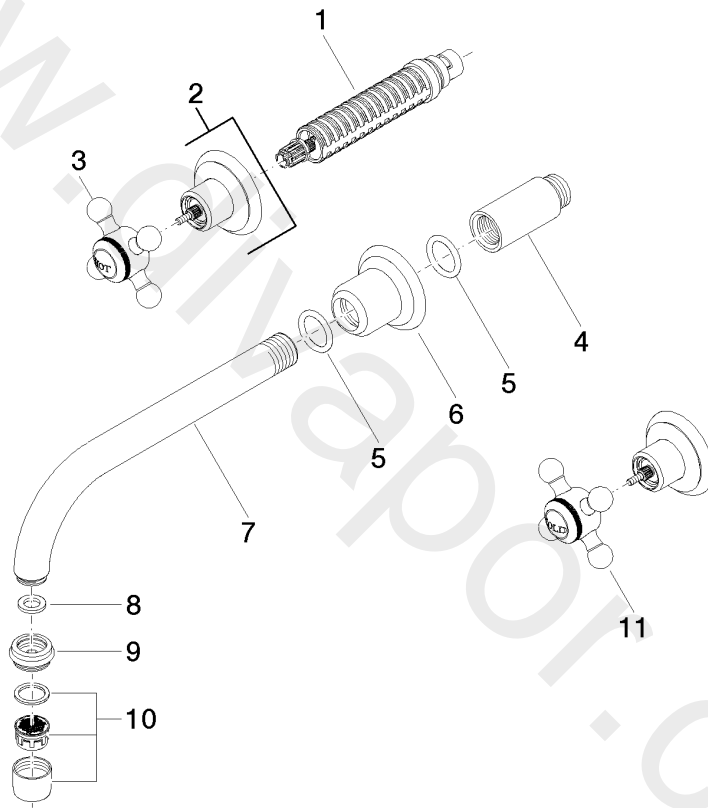

Sink - MADISON

Wall-mounted three-hole lavatory mixer without drain - Chrome

Article number: 36 712 361-00 0010

Date of manufacture from 7/3/2016

36 712 361-FF 00 10

Sink - MADISON

Wall-mounted three-hole lavatory mixer without drain - Chrome

Article number: 36 712 361-00 0010

Date of manufacture from 7/3/2016

Spare parts list

Position	Number of units	Item Number	Spare part	Lead time
1	2	90 90 03 157 00 90	top	2
2	2	36 310 361-00	connection	10
3	1	04 20 36 100 01-00	handle (hot)	10
4	1	09 24 03 081 10 90	extension	2
5	2	09 14 10 026 90	seal	2
6	1	09 27 36 010-00	rosette	10
7	1	04 28 22 090 10-00	spout	10
8	1	09 14 05 020 90	seal	2
9	1	09 24 03 022 10-00	nipple	10
10	1	90 23 01 119 04-00	aerator	10
11	1	04 20 36 100 00-00	handle (cold)	10