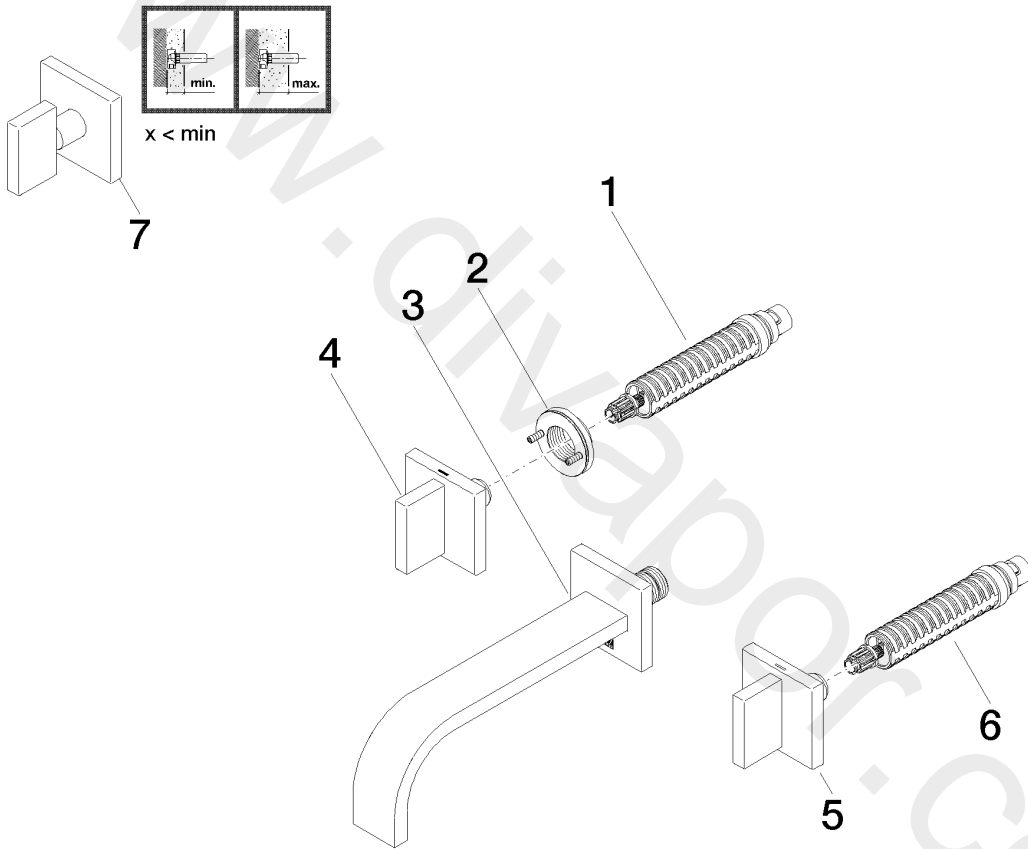

Sink - MEM

Wall-mounted three-hole lavatory mixer without drain - Chrome

Article number: 36 712 782-00 0010

Date of manufacture from 10/27/2020

Sink - MEM

Wall-mounted three-hole lavatory mixer without drain - Chrome

Article number: 36 712 782-00 0010

Date of manufacture from 10/27/2020

Spare parts list

Position	Number of units	Item Number	Spare part	Lead time
1	1	90 90 03 156 00 90	top	2
2	1	90 21 02 108 00 90	disc	2
3	1	13 800 782-00 0010	Lavatory spout, wall-mounted without drain - Chrome	10
4	1	90 20 78 002 07-00	handle (hot)	10
5	1	90 20 78 002 06-00	handle (cold)	10
6	1	90 90 03 157 00 90	top	2
7	1	04 20 78 002 01-00	handle	10