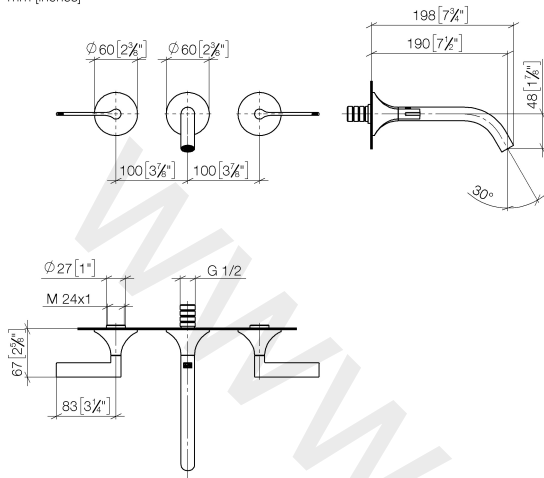

## Wall-mounted basin mixer without pop-up waste

VAIA

36 712 819

- 190 mm projection
- fixed spout
- circular, air-enriched flow
- hole diameter valve 37 mm
- hole diameter spout 40 mm
- rosettes Ø 60 mm
- max. flow 5.7 l/min
- lead-free

### Required miscellaneous

- Concealed wall-mounted mixer** 35 700 970 90
- Centred spout**
- min. recess depth 60 mm
  - max. recess depth 132 mm

36 712 819

mm [inches]

Flow rate chart

36 712 819

Spare parts list

No.	Item Number	Name	Quantity used	Delivery time
1	90 90 03 157 00 90	top	1	2
2	09 31 11 008 90	pin	2	2
3	09 21 02 163 90	disc	2	2
4	90 20 80 013 00-99	handle ( hot )	1	30
5	09 24 03 081 10 90	extension	1	2
6	13 800 809-99	Wall-mounted basin spout without pop-up waste	1	30
7	90 20 80 012 00-99	handle ( cold )	1	30
8	90 90 03 156 00 90	top	1	2