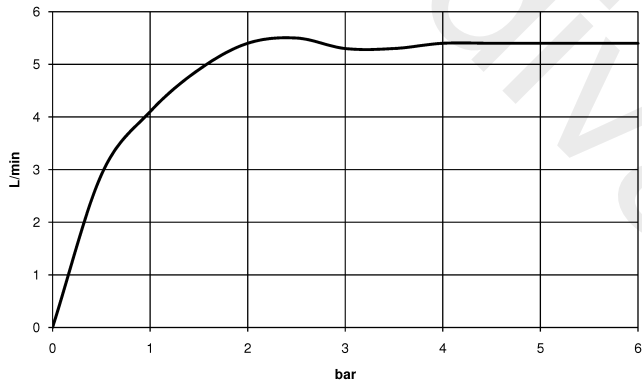

### Required miscellaneous

- Concealed wall-mounted mixer** 35 700 970 90
- Centred spout**
- min. recess depth 60 mm
  - max. recess depth 132 mm

36 712 819

mm [inches]

Flow rate chart

36 712 819

Spare parts list

No.	Item Number	Name	Quantity used	Delivery time
1	90 90 03 157 00 90	top	1	2
2	09 31 11 008 90	pin	2	2
3	09 21 02 163 90	disc	2	2
4	90 20 80 013 00-99	handle ( hot )	1	30
5	09 24 03 081 10 90	extension	1	2
6	13 800 809-99	Wall-mounted basin spout without pop-up waste	1	30
7	90 20 80 012 00-99	handle ( cold )	1	30
8	90 90 03 156 00 90	top	1	2