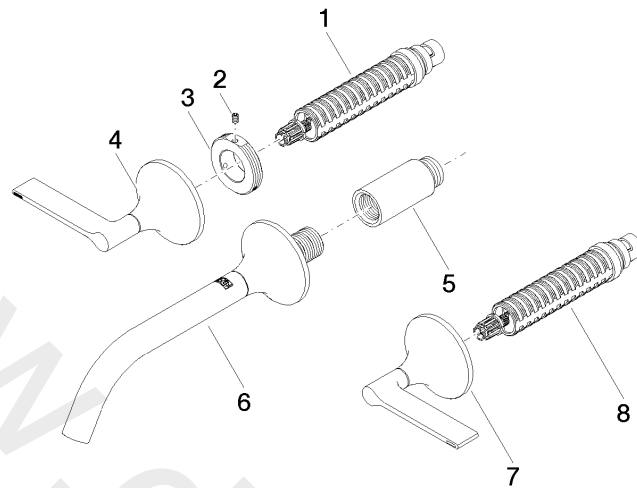

## Wall-mounted basin mixer without pop-up waste

VAIA

36 712 819

- 190 mm projection
- fixed spout
- circular, air-enriched flow
- hole diameter valve 37 mm
- hole diameter spout 40 mm
- rosettes Ø 60 mm
- max. flow 5.7 l/min
- lead-free

### Required miscellaneous

- Concealed wall-mounted mixer** 35 700 970 90
- Centred spout**
- min. recess depth 60 mm
  - max. recess depth 132 mm

36 712 819

mm [inches]

Flow rate chart

36 712 819

Spare parts list

No.	Item Number	Name	Quantity used	Delivery time
1	90 90 03 157 00 90	top	1	2
2	09 31 11 008 90	pin	2	2
3	09 21 02 163 90	disc	2	2
4	90 20 80 013 00-99	handle ( hot )	1	30
5	09 24 03 081 10 90	extension	1	2
6	13 800 809-99	Wall-mounted basin spout without pop-up waste	1	30
7	90 20 80 012 00-99	handle ( cold )	1	30
8	90 90 03 156 00 90	top	1	2