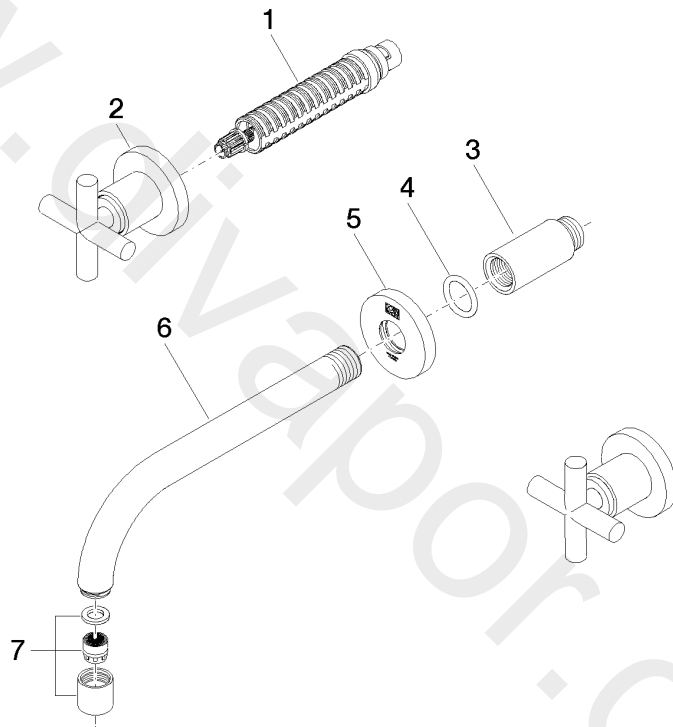

Sink - TARA

Wall-mounted three-hole lavatory mixer without drain - Chrome

Article number: 36 712 892-00 0010

Sink - TARA

Wall-mounted three-hole lavatory mixer without drain - Chrome

Article number: 36 712 892-00 0010

Spare parts list

Position	Number of units	Item Number	Spare part	Lead time
1	2	90 90 03 157 00 90	top	2
2	2	36 310 892-00	connection	10
3	1	09 24 03 081 10 90	extension	2
4	1	09 14 10 026 90	seal	2
5	1	09 27 22 501-00	rosette	10
6	1	04 28 22 090 10-00	spout	10
7	1	90 23 01 019 02-00	aerator	10