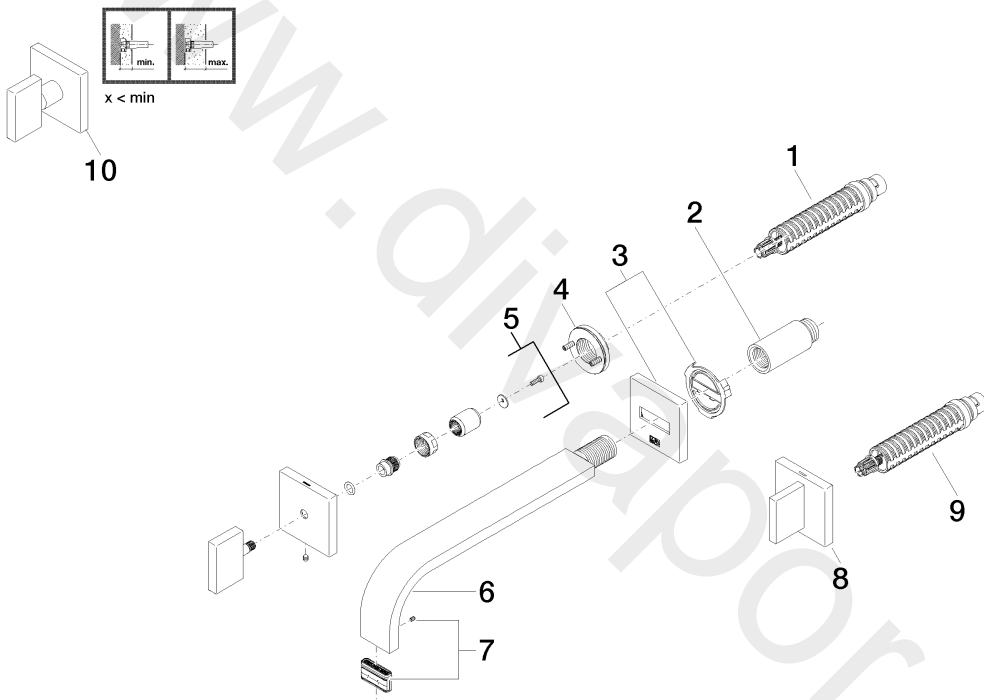

Sink - MEM

Wall-mounted three-hole lavatory mixer without drain - Chrome

Article number: 36 717 782-00 0010

Date of manufacture from 10/27/2020

Sink - MEM

Wall-mounted three-hole lavatory mixer without drain - Chrome

Article number: 36 717 782-00 0010

Date of manufacture from 10/27/2020

Spare parts list

Position	Number of units	Item Number	Spare part	Lead time
1	1	90 90 03 156 00 90	top	2
2	1	09 24 03 081 10 90	extension	2
3	1	90 27 78 035 00-00	rosette	10
4	2	90 21 02 108 00 90	disc	2
5	1	90 20 78 002 07-00	handle (hot)	10
6	1	04 28 22 148 10-00	spout	10
7	1	90 29 03 118 00 90	aerator	2
8	1	90 20 78 002 06-00	handle (cold)	10
9	1	90 90 03 157 00 90	top	2
10	1	04 20 78 002 01-00	handle	10