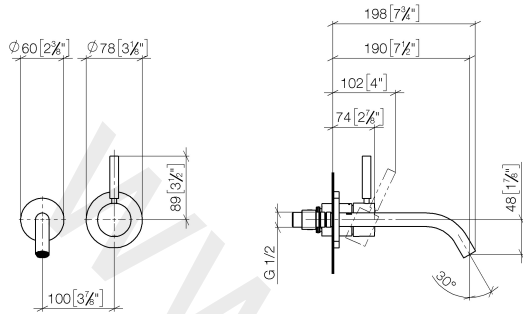

Wall-mounted single-lever basin mixer without pop-up waste

META

36 860 660

- 190 mm projection
- fixed spout
- circular, air-enriched flow
- hole diameter spout 37 mm
- hole diameter single-lever mixer 57 mm
- rosette for spout Ø 55mm
- rosette for mixer Ø 78mm
- max. flow 5.7 l/min
- lead-free

•NOTE: Not suitable for concealed installation. Connection by means of angle valves, mounted with screws to back wall.

Required miscellaneous

Concealed wall-mounted single-lever mixer 35 860 970 90

•min. recess depth 80 mm
•max. recess depth 95 mm

36 860 660

mm [inches]

Flow rate chart

36 860 660

Spare parts list

No.	Item Number	Name	Quantity used	Delivery time
1	09 24 03 072 10 90	nipple	1	2
2	90 24 03 280 00 90	nipple	1	2
3	09 31 11 112 90	pin	1	60
4	90 28 22 323 00-06	spout	1	10
5	90 20 66 007 00-06	handle	1	10
6	09 11 02 288-06	cover	1	10
7	90 27 62 011 00-06	rosette	1	10
8	90 15 05 064 01 90	cartridge	1	2
9	09 30 09 064 90	key	1	2