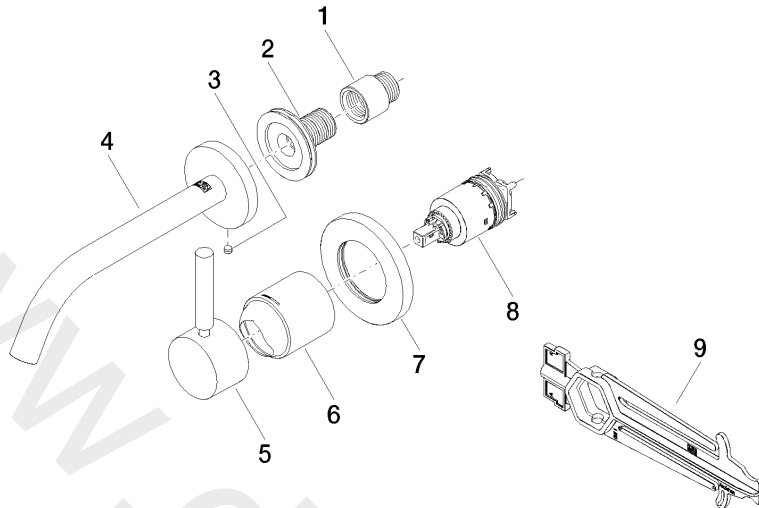

Wall-mounted single-lever basin mixer without pop-up waste

META

36 860 660

- 190 mm projection
- fixed spout
- circular, air-enriched flow
- hole diameter spout 37 mm
- hole diameter single-lever mixer 57 mm
- rosette for spout Ø 55mm
- rosette for mixer Ø 78mm
- max. flow 5.7 l/min
- lead-free

•NOTE: Not suitable for concealed installation. Connection by means of angle valves, mounted with screws to back wall.

Required miscellaneous

Concealed wall-mounted single-lever mixer 35 860 970 90

•min. recess depth 80 mm
•max. recess depth 95 mm

36 860 660

mm [inches]

Flow rate chart

36 860 660

Spare parts list

No.	Item Number	Name	Quantity used	Delivery time
1	09 24 03 072 10 90	nipple	1	2
2	90 24 03 280 00 90	nipple	1	2
3	09 31 11 112 90	pin	1	60
4	90 28 22 323 00-06	spout	1	10
5	90 20 66 007 00-06	handle	1	10
6	09 11 02 288-06	cover	1	10
7	90 27 62 011 00-06	rosette	1	10
8	90 15 05 064 01 90	cartridge	1	2
9	09 30 09 064 90	key	1	2