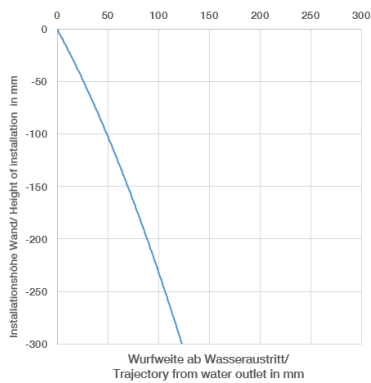

Wall-mounted single-lever basin mixer without pop-up waste

META

36 860 660

- 190 mm projection
- fixed spout
- circular, air-enriched flow
- hole diameter spout 37 mm
- hole diameter single-lever mixer 57 mm
- rosette for spout Ø 55mm
- rosette for mixer Ø 78mm
- max. flow 5.7 l/min
- lead-free

•NOTE: Not suitable for concealed installation. Connection by means of angle valves, mounted with screws to back wall.

Required miscellaneous

Concealed wall-mounted single-lever mixer 35 860 970 90

•min. recess depth 80 mm
•max. recess depth 95 mm

36 860 660

mm [inches]

Flow rate chart

36 860 660

Spare parts list

No.	Item Number	Name	Quantity used	Delivery time
1	09 24 03 072 10 90	nipple	1	2
2	90 24 03 280 00 90	nipple	1	2
3	09 31 11 112 90	pin	1	60
4	90 28 22 323 00-06	spout	1	10
5	90 20 66 007 00-06	handle	1	10
6	09 11 02 288-06	cover	1	10
7	90 27 62 011 00-06	rosette	1	10
8	90 15 05 064 01 90	cartridge	1	2
9	09 30 09 064 90	key	1	2