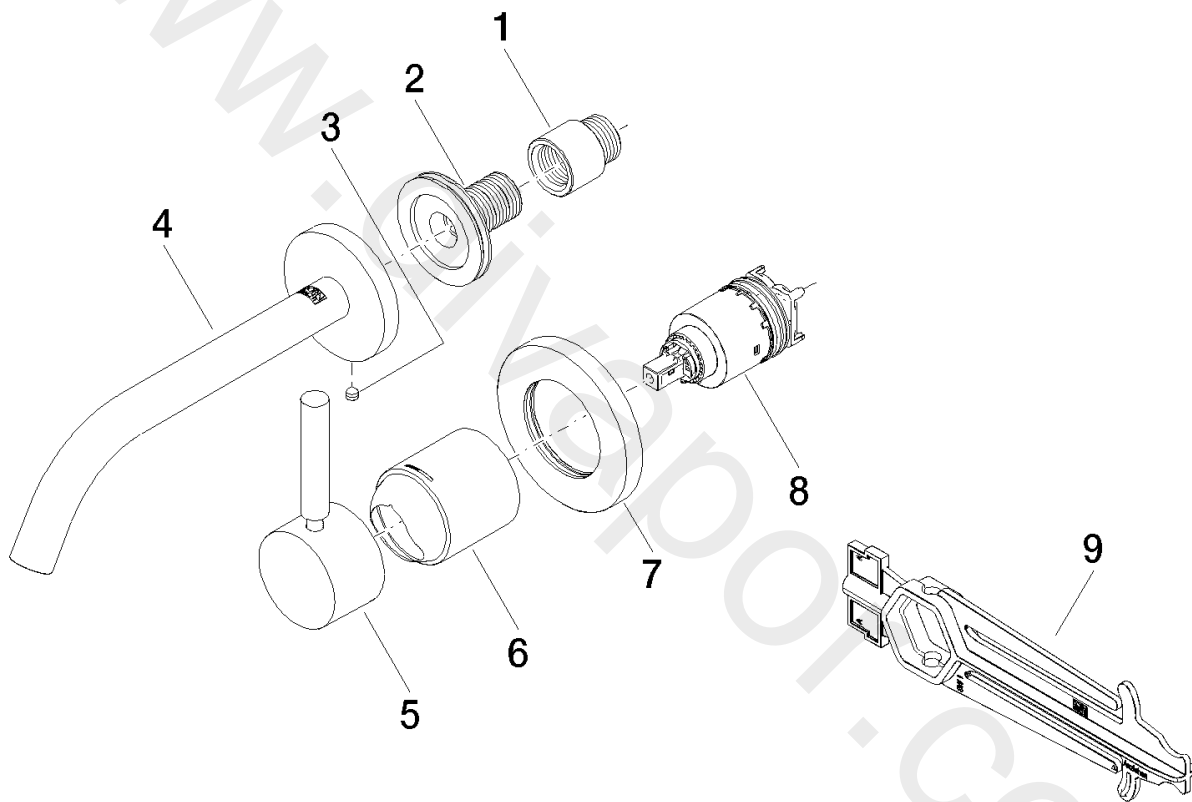

Washbasin - META

Wall-mounted single-lever basin mixer without pop-up waste

Article number: 36 860 660-06

Washbasin - META

Wall-mounted single-lever basin mixer without pop-up waste

Article number: 36 860 660-06

Spare parts list

Position	Quantity used	Item Number	Spare part	Delivery time
1	1	09 24 03 072 10 90	nipple	2
2	1	90 24 03 280 00 90	nipple	2
3	1	09 31 11 112 90	pin	60
4	1	90 28 22 323 00-06	spout	10
5	1	90 20 66 007 00-06	handle	10
6	1	09 11 02 288-06	cover	10
7	1	90 27 62 011 00-06	rosette	10
8	1	90 15 05 064 01 90	cartridge	2
9	1	09 30 09 064 90	key	2