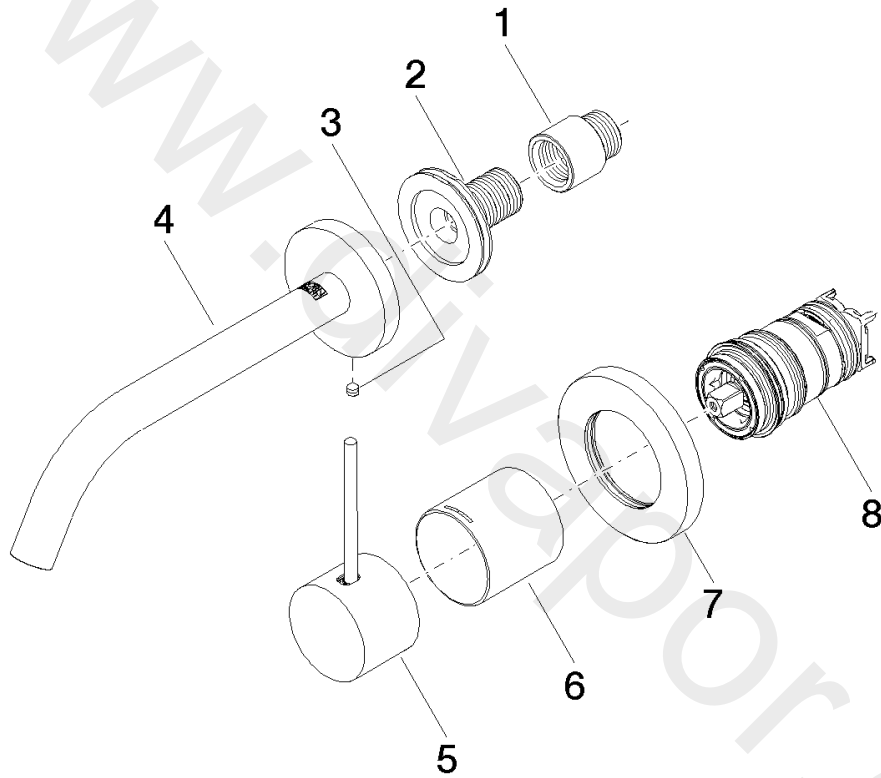

Washbasin - META

META SLIM Wall-mounted single-lever basin mixer without pop-up waste

Article number: 36 860 662-33

## Washbasin - META

META SLIM Wall-mounted single-lever basin mixer without pop-up waste

Article number: 36 860 662-33

### Spare parts list

Position	Quantity used	Item Number	Spare part	Delivery time
1	1	09 24 03 072 10 90	nipple	2
2	1	90 24 03 280 00 90	nipple	2
3	1	09 31 11 112 90	pin	60
4	1	90 28 22 323 00-33	spout	30
5	1	90 20 66 022 00-33	handle	30
6	1	09 11 02 336-33	sleeve	30
7	1	90 27 62 011 00-33	rosette	30
8	1	90 15 05 044 02 90	cartridge	2