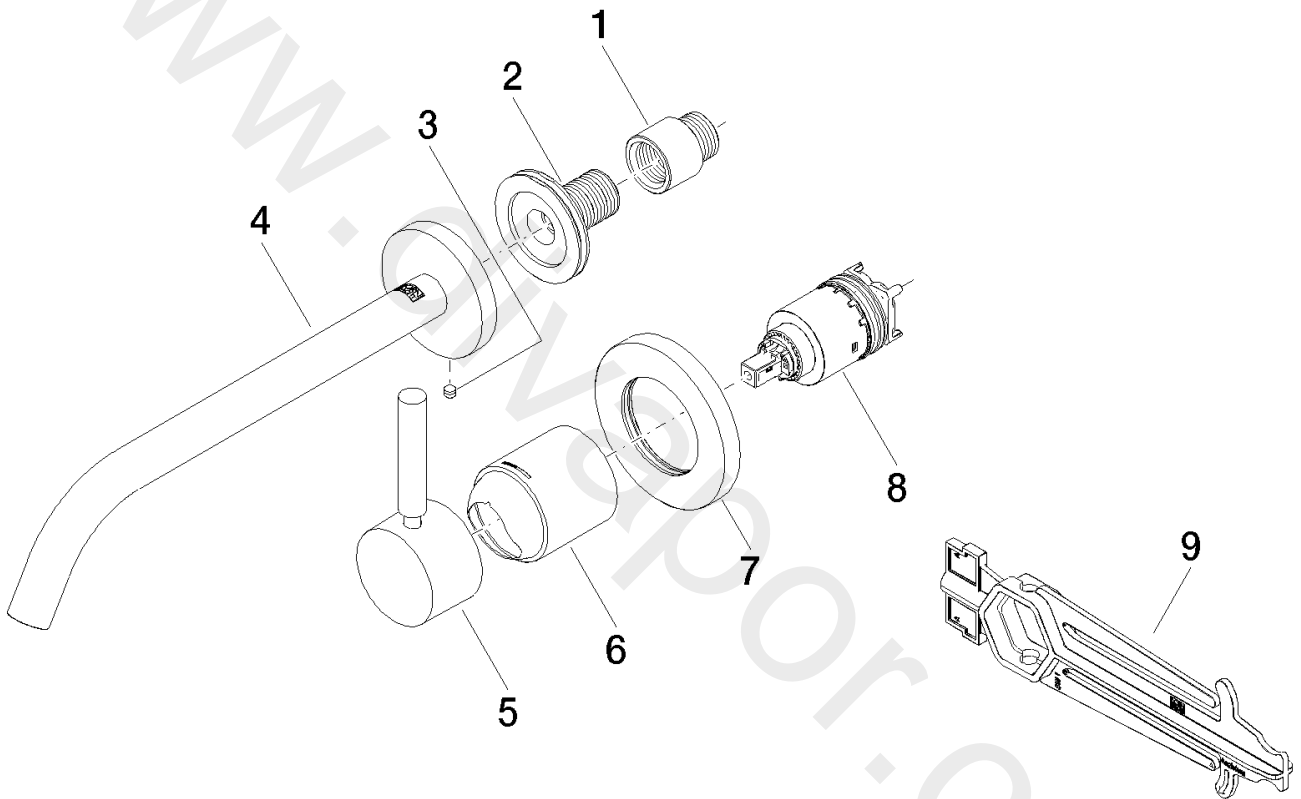

Washbasin - META

Wall-mounted single-lever basin mixer without pop-up waste

Article number: 36 861 660-33

Washbasin - META

Wall-mounted single-lever basin mixer without pop-up waste

Article number: 36 861 660-33

Spare parts list

Position	Quantity used	Item Number	Spare part	Delivery time
1	1	09 24 03 072 10 90	nipple	2
2	1	90 24 03 280 00 90	nipple	2
3	1	09 31 11 112 90	pin	60
4	1	90 28 22 324 00-33	spout	30
5	1	90 20 66 007 00-33	handle	30
6	1	09 11 02 288-33	cover	30
7	1	90 27 62 011 00-33	rosette	30
8	1	90 15 05 064 01 90	cartridge	2
9	1	09 30 09 064 90	key	2