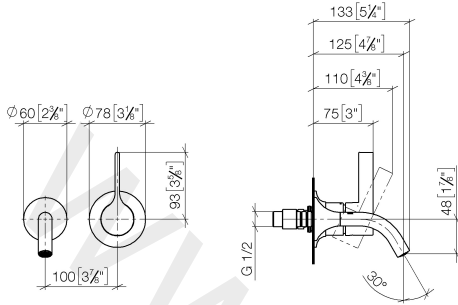

Wall-mounted single-lever basin mixer without pop-up waste

VAIA

36 867 809

- 125 mm projection
- fixed spout
- circular, air-enriched flow
- hole diameter spout 35 mm
- hole diameter single-lever mixer 57 mm
- rosette for single-lever mixer Ø 78mm
- rosette for spout Ø 60mm
- max. flow 5.7 l/min
- lead-free

Required miscellaneous

Concealed wall-mounted single-lever mixer 35 860 970 90
 •min. recess depth 75 mm
 •max. recess depth 95 mm

Required miscellaneous

Drybox Wall-mounted single-lever basin mixer 39 807 970 90
 Mixer on right/left/or above

36 867 809

mm [inches]

Flow rate chart

36 867 809

Spare parts list

No.	Item Number	Name	Quantity used	Delivery time
1	09 24 03 072 10 90	nipple	1	2
2	09 24 03 269 90	nipple	1	2
3	09 14 10 084 90	seal	1	2
4	09 27 80 011-08	rosette	1	20
5	90 28 22 365 00-08	spout	1	20
6	09 20 80 021-08	handle	1	20
7	09 31 11 063 90	pin	1	2
8	90 31 20 087 00-08	plug	1	20
9	09 11 02 288-08	cover	1	20
10	90 27 80 012 00-08	rosette	1	20
11	90 15 05 064 01 90	cartridge	1	2
12	09 30 09 064 90	key	1	2