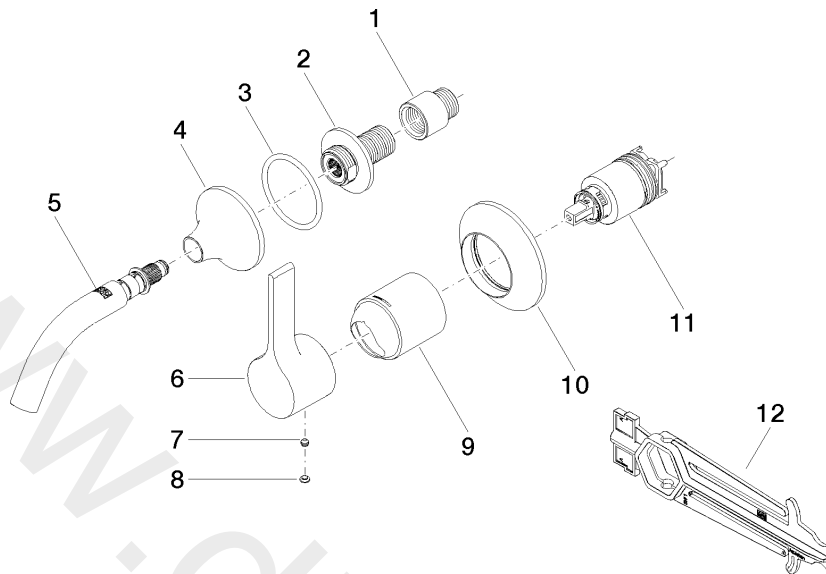

Wall-mounted single-lever basin mixer without pop-up waste

VAIA

36 867 809

- 125 mm projection
- fixed spout
- circular, air-enriched flow
- hole diameter spout 35 mm
- hole diameter single-lever mixer 57 mm
- rosette for single-lever mixer Ø 78mm
- rosette for spout Ø 60mm
- max. flow 5.7 l/min
- lead-free

36 867 809

mm [inches]

Flow rate chart

36 867 809

Spare parts list

No.	Item Number	Name	Quantity used	Delivery time
1	09 24 03 072 10 90	nipple	1	2
2	09 24 03 269 90	nipple	1	2
3	09 14 10 084 90	seal	1	2
4	09 27 80 011-08	rosette	1	20
5	90 28 22 365 00-08	spout	1	20
6	09 20 80 021-08	handle	1	20
7	09 31 11 063 90	pin	1	2
8	90 31 20 087 00-08	plug	1	20
9	09 11 02 288-08	cover	1	20
10	90 27 80 012 00-08	rosette	1	20
11	90 15 05 064 01 90	cartridge	1	2
12	09 30 09 064 90	key	1	2