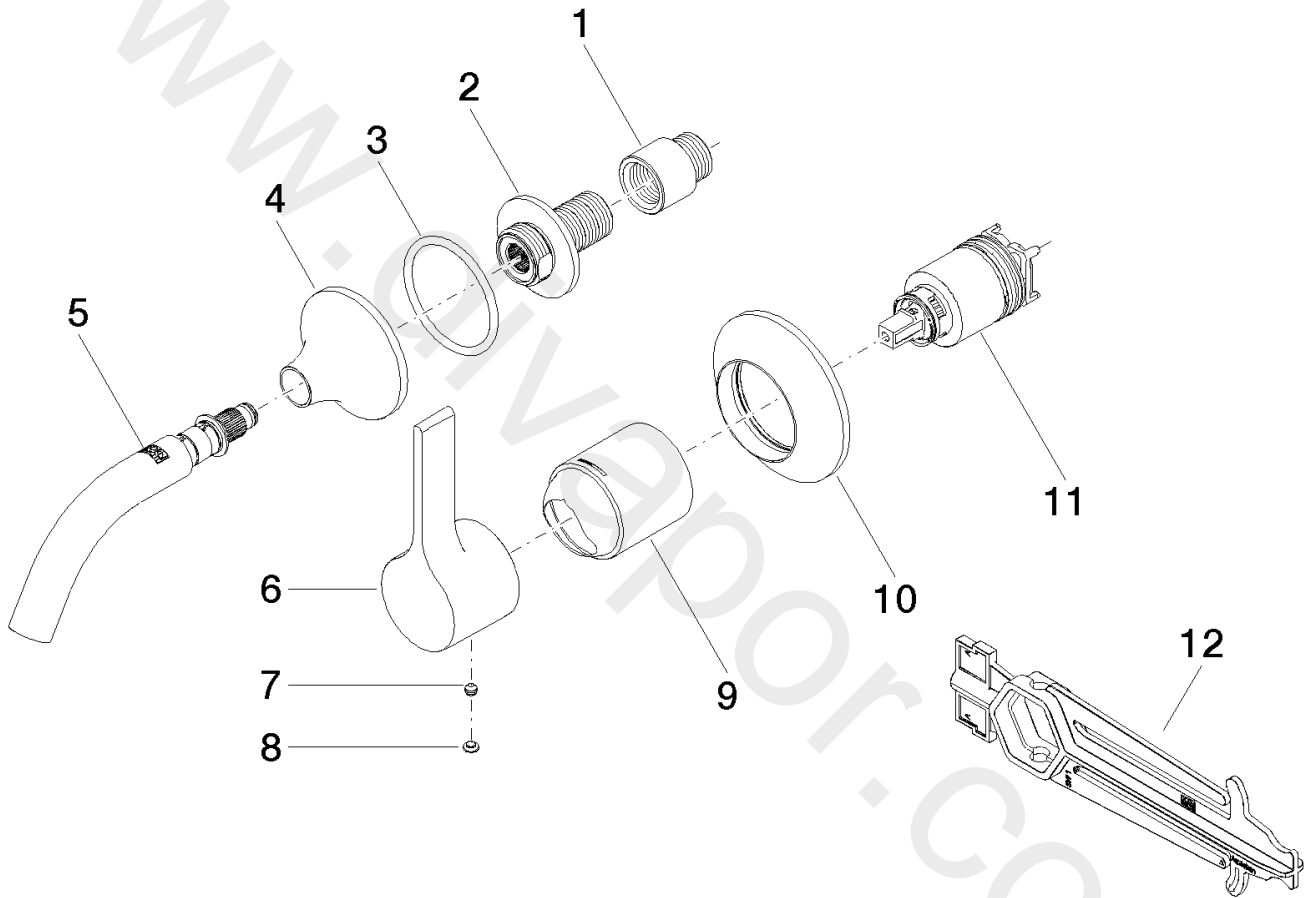

Washbasin - VAIA

Wall-mounted single-lever basin mixer without pop-up waste

Article number: 36 867 809-08

Washbasin - VAIA

Wall-mounted single-lever basin mixer without pop-up waste

Article number: 36 867 809-08

Spare parts list

Position	Quantity used	Item Number	Spare part	Delivery time
1	1	09 24 03 072 10 90	nipple	2
2	1	09 24 03 269 90	nipple	2
3	1	09 14 10 084 90	seal	2
4	1	09 27 80 011-08	rosette	20
5	1	90 28 22 365 00-08	spout	20
6	1	09 20 80 021-08	handle	20
7	1	09 31 11 063 90	pin	2
8	1	90 31 20 087 00-08	plug	20
9	1	09 11 02 288-08	cover	20
10	1	90 27 80 012 00-08	rosette	20
11	1	90 15 05 064 01 90	cartridge	2
12	1	09 30 09 064 90	key	2