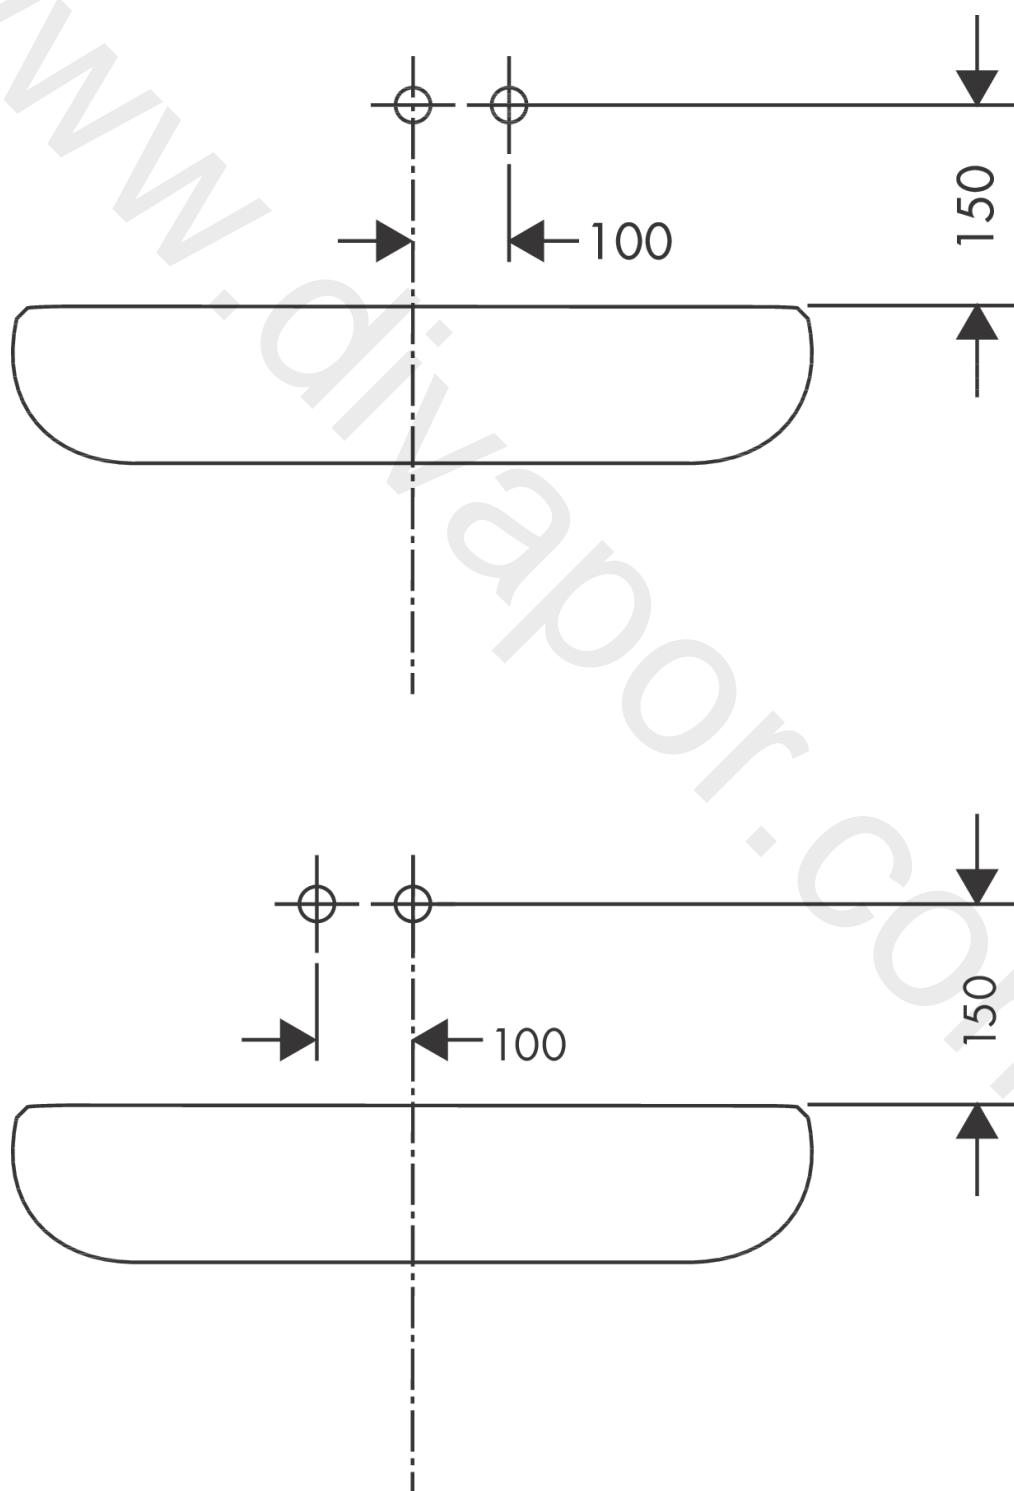

AXOR Citterio E

Single lever basin mixer for concealed installation wall-mounted with pin handle, spout 221 mm and escutcheons

Finish: **Chrome** Article Number: **36106000**

Installation examples