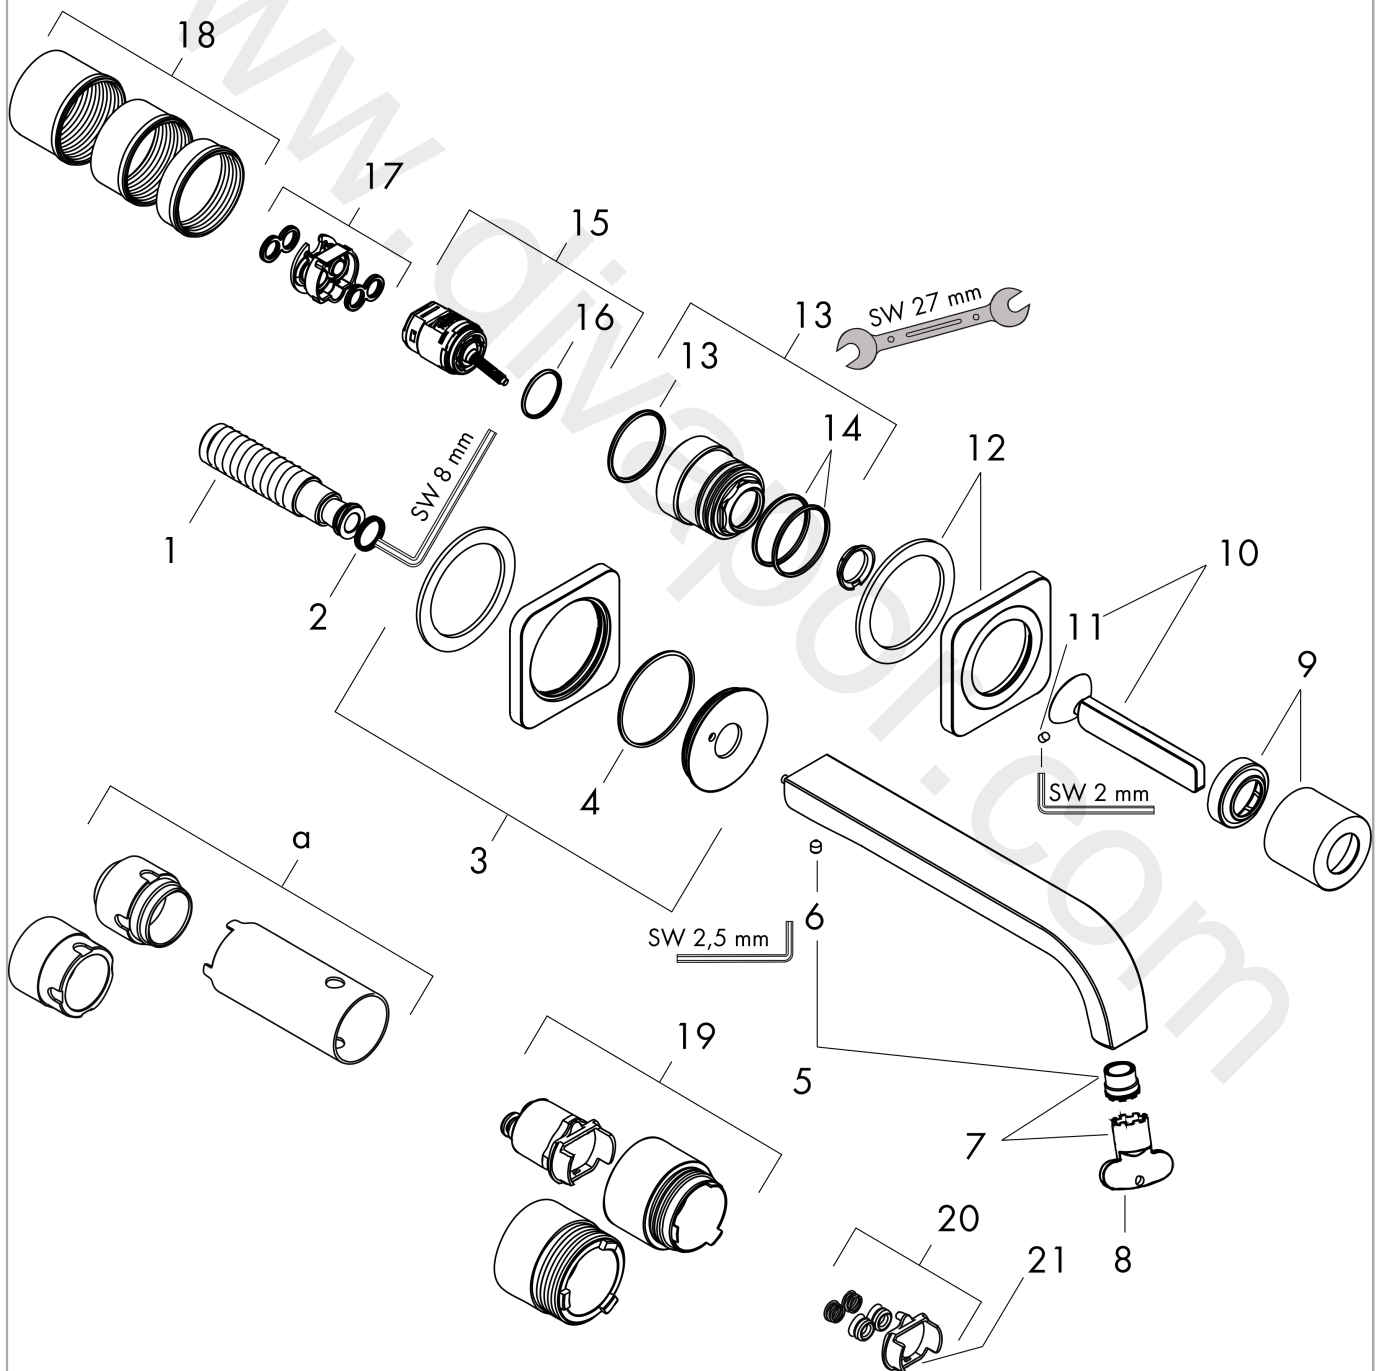

AXOR Citterio E

Single lever basin mixer for concealed installation wall-mounted with pin handle, spout 221 mm and escutcheons

Finish: **Chrome** Article Number: **36106000**

Exploded Drawing

Year of production: >12/14

AXOR Citterio E

Single lever basin mixer for concealed installation wall-mounted with pin handle, spout 221 mm and escutcheons

Finish: **Chrome** Article Number: **36106000**

Spare part list

Year of production: >12/14

Pos.		Article Number	Price	PU
1	connecting thread G½	95626000	£ 43,00	1
2	O-ring 13x2	98128000	£ 3,30	1
3	escutcheon for spout	92337000	£ 173,00	1
4	O-ring 47x2	98392000	£ 3,30	1
5	spout 220 mm	92336000	£ 370,00	1
6	hollow set screw M5x6	94810000	£ 6,10	1
7	aerator laminar M16,5x1 (5 l/min)	95382000	£ 43,00	1
8	special tool	98987000	£ 9,00	1
9	flange	95776000	£ 51,00	1
10	handle	92335000	£ 173,00	1
11	hollow set screw M4x6	97767000	£ 3,30	1
12	escutcheon for handle	92334000	£ 173,00	1
13	nut	95777000	£ 79,00	1
14	O-ring 34x2	98383000	£ 6,10	1
15	cartridge, assy	96783000	£ 96,00	1
16	O-ring 21,95x1,78	95169000	£ 3,30	1
17	adapter for cartridge	95644000	£ 16,10	1
18	fixing set	97971000	£ 43,00	1
19	extension set 25 mm for 13622180	31971000	£ 169,00	1
20	conversion kit	95643000	£ 43,00	1
21	adapter for cartridge	97280000	£ 6,10	1
a	extension set for 38111180	38982000	£ 173,00	1
b	base body	13622180	£ 355,00	1
c	waste	50001000	£ 71,00	1
d	adapter for exchanged connections	93561000	£ 275,00	1
e	Grease	90920000	£ 16,10	1