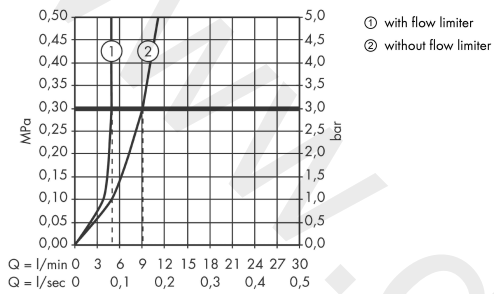

AXOR Citterio E

Single lever basin mixer for concealed installation wall-mounted with pin handle, spout 221 mm and escutcheons

Finish: **Chrome** Article Number: **36106000**

Flowchart