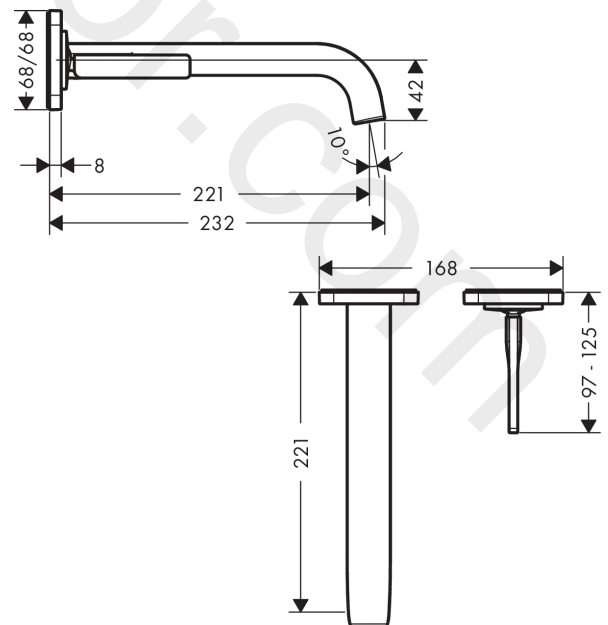

Scale drawing