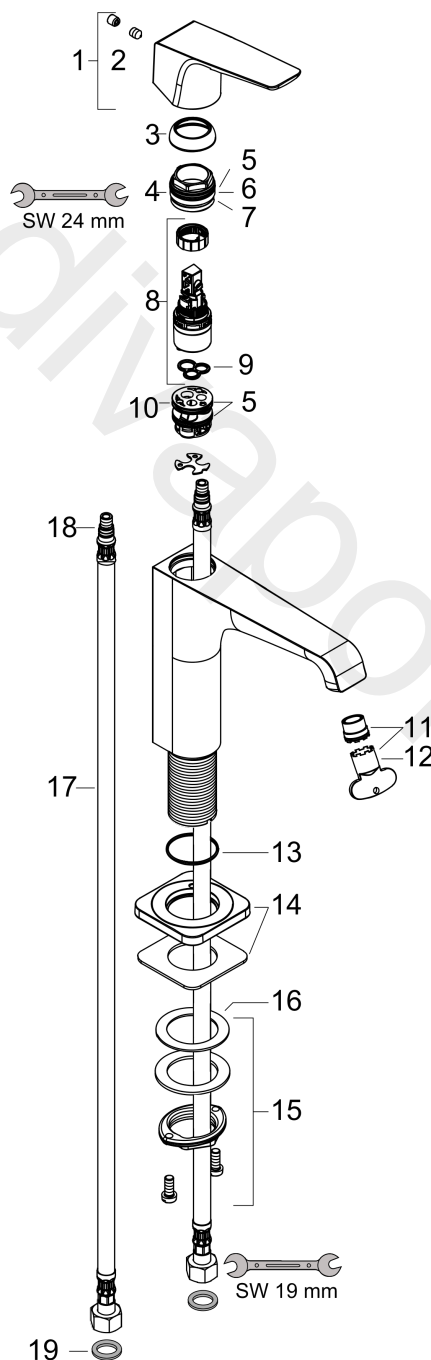

AXOR Citterio E
Single lever basin mixer 130 with lever handle and waste set
Surfaces: Article Number: **36111000**

Exploded Drawing

Year of production: **04/15 - 01/16**

AXOR Citterio E
Single lever basin mixer 130 with lever handle and waste set
 Surfaces: Article Number: **36111000**

Spare part list

Year of production: **04/15 - 01/16**

Pos.		Article Number	Price	PU
1	handle	92593000	£ 64,00	1
2	screw cover	96762000	£ 3,30	1
3	flange	98863000	£ 51,00	1
4	nut	98864000	£ 43,00	1
5	O-ring 23x2	98398000	£ 3,30	1
6	O-ring 28x1,5	98421000	£ 3,30	1
7	O-ring 25x1,5	98146000	£ 3,30	1
8	cartridge, assy	97685000	£ 64,00	1
9	seal	98865000	£ 35,00	1
10	adapter for cartridge	98866000	£ 35,00	1
11	aerator laminar M16,5x1 (5 l/min)	95382000	£ 43,00	1
12	special tool	98987000	£ 9,00	1
13	O-ring 30x1,5	98433000	£ 3,30	1
14	escutcheon	92190000	£ 64,00	1
15	fixing set (Ø 32)	13961000	£ 25,00	1
16	connection hose 600 mm M8x0,75 G3/8	96556000	£ 25,00	1
17	O-ring 7x1,5	98422000	£ 3,30	1
18	lever collar	97548000	£ 3,30	1
19	sealing set	95581000	£ 6,10	1
a	waste	50001000	£ 71,00	1
b	fixation extension 35 mm	13898000	£ 79,00	1