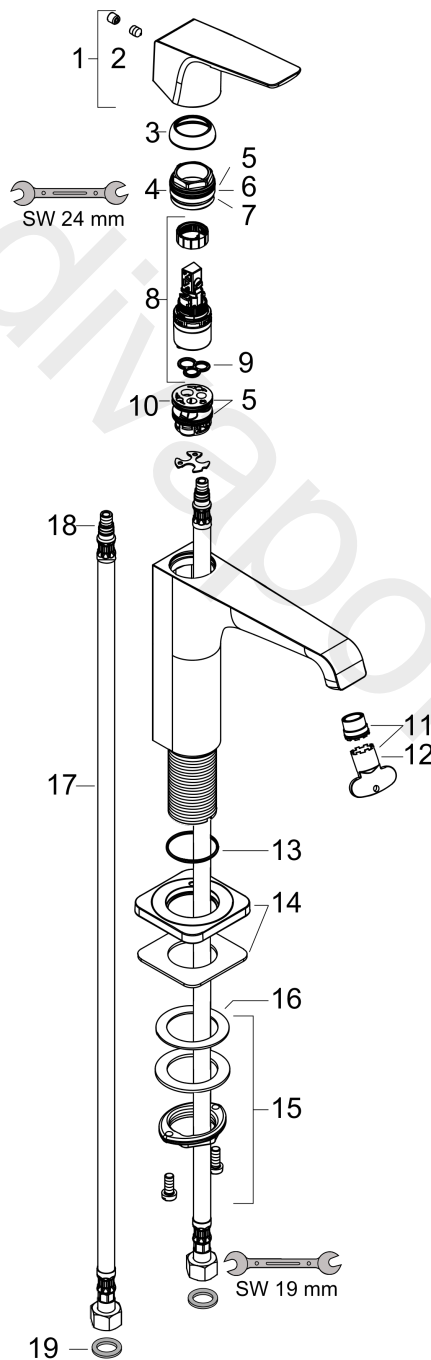

AXOR Citterio E

Single lever basin mixer 90 with lever handle for hand wash basins with waste set

Surfaces: Article Number: 36112000

Exploded Drawing

Year of production: 04/15 - 01/16

AXOR Citterio E

Single lever basin mixer 90 with lever handle for hand wash basins with waste set

Surfaces: Article Number: **36112000**

Spare part list

Year of production: **04/15 - 01/16**

Pos.		Article Number	Price	PU
1	handle	92593000	£ 64,00	1
2	screw cover	96762000	£ 3,30	1
3	flange	98863000	£ 51,00	1
4	nut	98864000	£ 43,00	1
5	O-ring 23x2	98398000	£ 3,30	1
6	O-ring 28x1,5	98421000	£ 3,30	1
7	O-ring 25x1,5	98146000	£ 3,30	1
8	cartridge, assy	97685000	£ 64,00	1
9	seal	98865000	£ 35,00	1
10	adapter for cartridge	98866000	£ 35,00	1
11	aerator laminar M16,5x1 (5 l/min)	95382000	£ 43,00	1
12	special tool	98987000	£ 9,00	1
13	O-ring 30x1,5	98433000	£ 3,30	1
14	escutcheon	92190000	£ 64,00	1
15	fixing set (Ø 32)	13961000	£ 25,00	1
16	lever collar	97548000	£ 3,30	1
17	connection hose 450 mm M8x0,75 G3/8	97206000	£ 35,00	1
18	O-ring 7x1,5	98422000	£ 3,30	1
19	sealing set	95581000	£ 6,10	1
a	waste	50001000	£ 71,00	1
b	fixation extension 35 mm	13898000	£ 79,00	1