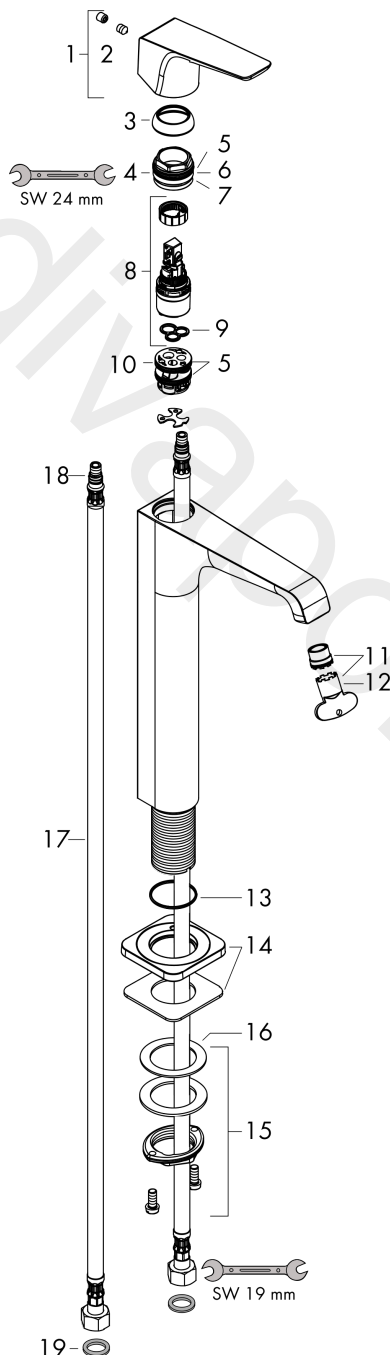

AXOR Citterio E
Single lever basin mixer 250 with lever handle for wash bowls with waste set
Surfaces: Article Number: **36113000**

Exploded Drawing

Year of production: **04/15 - 01/16**

AXOR Citterio E

Single lever basin mixer 250 with lever handle for wash bowls with waste set

Surfaces: Article Number: **36113000**

Spare part list

Year of production: **04/15 - 01/16**

| Pos. | | Article Number | Price | PU |
|------|-------------------------------------|----------------|---------|----|
| 1 | handle | 92593000 | £ 64,00 | 1 |
| 2 | screw cover | 96762000 | £ 3,30 | 1 |
| 3 | flange | 98863000 | £ 51,00 | 1 |
| 4 | nut | 98864000 | £ 43,00 | 1 |
| 5 | O-ring 23x2 | 98398000 | £ 3,30 | 1 |
| 6 | O-ring 28x1,5 | 98421000 | £ 3,30 | 1 |
| 7 | O-ring 25x1,5 | 98146000 | £ 3,30 | 1 |
| 8 | cartridge, assy | 97685000 | £ 64,00 | 1 |
| 9 | seal | 98865000 | £ 35,00 | 1 |
| 10 | adapter for cartridge | 98866000 | £ 35,00 | 1 |
| 11 | aerator laminar M16,5x1 (5 l/min) | 95382000 | £ 43,00 | 1 |
| 12 | special tool | 98987000 | £ 9,00 | 1 |
| 13 | O-ring 30x1,5 | 98433000 | £ 3,30 | 1 |
| 14 | escutcheon | 92190000 | £ 64,00 | 1 |
| 15 | fixing set (Ø 32) | 13961000 | £ 25,00 | 1 |
| 16 | lever collar | 97548000 | £ 3,30 | 1 |
| 17 | connection hose 900 mm M8x0,75 G3/8 | 96316000 | £ 43,00 | 1 |
| 18 | O-ring 7x1,5 | 98422000 | £ 3,30 | 1 |
| 19 | sealing set | 95581000 | £ 6,10 | 1 |
| a | waste | 50001000 | £ 71,00 | 1 |
| b | fixation extension 35 mm | 13898000 | £ 79,00 | 1 |