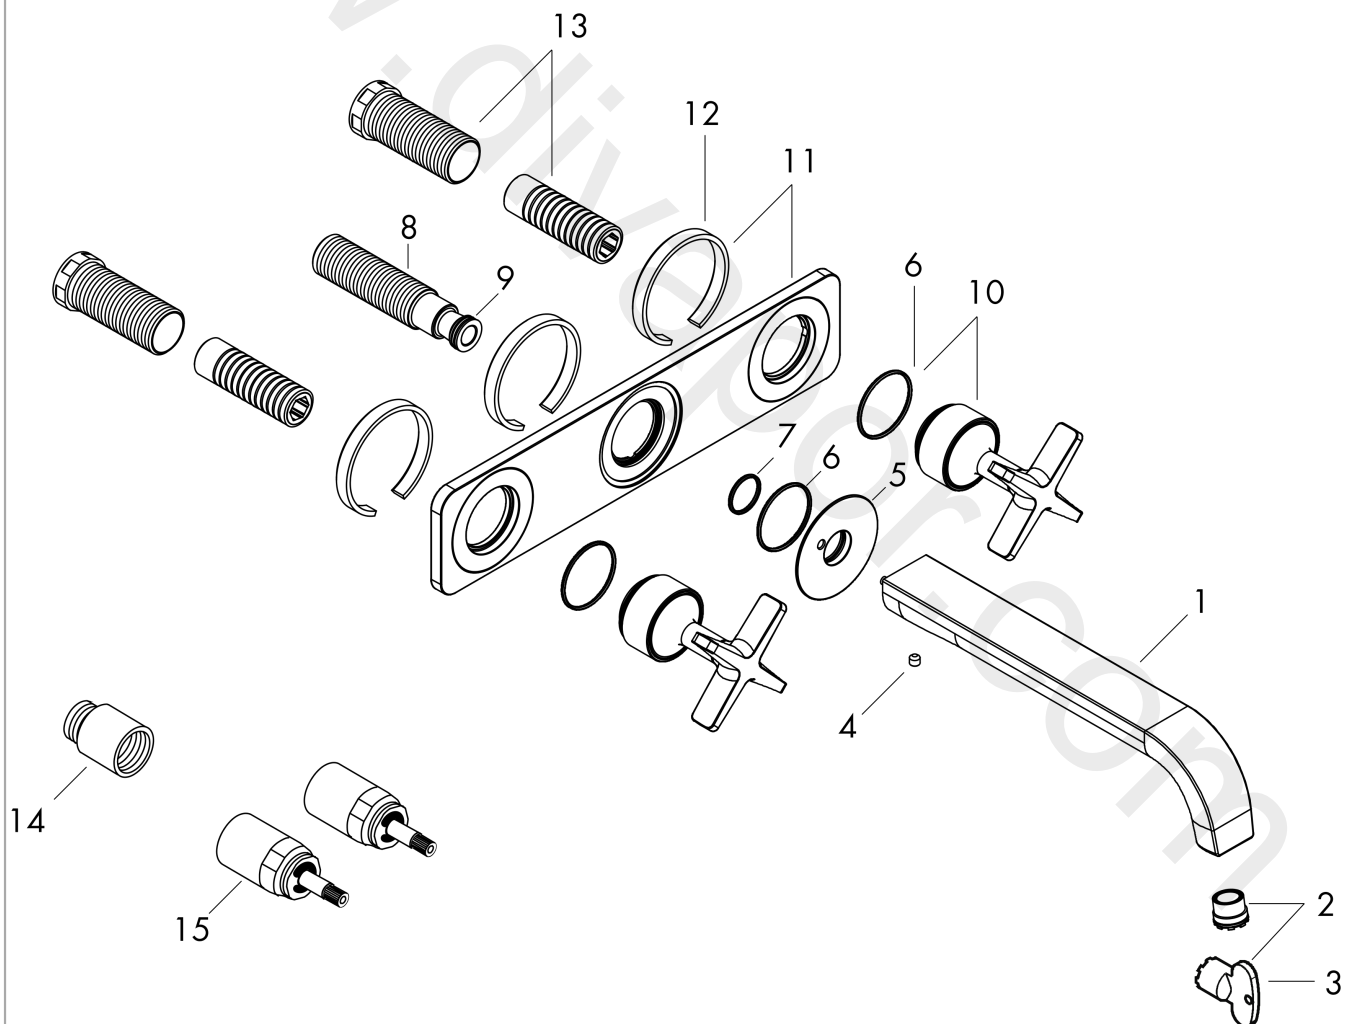

AXOR Citterio E

3-hole basin mixer for concealed installation wall-mounted with spout 220 mm and plate

Finish: **Polished Red Gold** Article Number: **36115300**

product features

- consists of: 3-hole basin mixer for concealed installation wall-mounted, waste set
- projection: 220 mm
- handle variant: cross handle
- spray type: laminar spray
- maximum flow rate at 3 bar: 5 l/min
- ceramic valves hot/ cold 180°
- suitable for continuous flow water heaters
- non-closing waste set
- connection type: basic set
- connection dimension: DN15
- EU taxonomy: max. 6 l/min - Substantial Contribution (SC)
- WRAS 2101006
- WRAS 2101006 - Approval letter

Installation examples

AXOR Citterio E

3-hole basin mixer for concealed installation wall-mounted with spout 220 mm and plate

Finish: Polished Red Gold Article Number: 36115300

Exploded Drawing

Year of production: >11/16

AXOR Citterio E

3-hole basin mixer for concealed installation wall-mounted with spout 220 mm and plate

Finish: **Polished Red Gold** Article Number: **36115300**

Spare part list

Year of production: >11/16

Pos.		Article Number	Price	PU
1	spout 220 mm	92336300	£ 555,00	1
2	aerator laminar M16,5x1 (5 l/min)	95382000	£ 43,00	1
3	special tool	98987000	£ 9,00	1
4	hollow set screw M5x5	98446000	£ 3,30	1
5	escutcheon for spout	92342300	£ 96,00	1
6	O-ring 30x1,5	98433000	£ 3,30	1
7	O-ring 17x1,5	98137000	£ 3,30	1
8	connecting thread G½	95626000	£ 43,00	1
9	O-ring 13x2	98128000	£ 3,30	1
10	handle	92343300	£ 205,50	1
11	escutcheon	92344300	£ 205,50	1
12	seal	97530000	£ 6,10	1
13	fixing set	96393000	£ 35,00	1
14	extension 25 mm	95413000	£ 79,00	1
15	extension 25 mm	96259000	£ 79,00	1
a	waste	50001300	£ 106,56	1
b	plug	92313000	£ 9,00	1
c	base body	10303180	£ 300,00	1