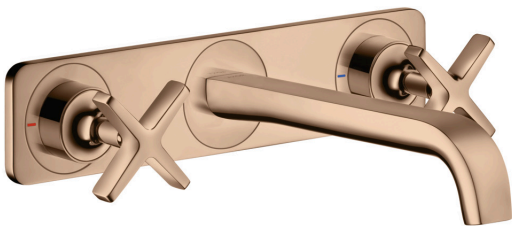

AXOR Citterio E

3-hole basin mixer for concealed installation wall-mounted with spout 220 mm and plate

Finish: **Polished Red Gold** Article Number: **36115300**

product features

- consists of: 3-hole basin mixer for concealed installation wall-mounted, waste set
- projection: 220 mm
- handle variant: cross handle
- spray type: laminar spray
- maximum flow rate at 3 bar: 5 l/min
- ceramic valves hot/ cold 180°
- suitable for continuous flow water heaters
- non-closing waste set
- connection type: basic set
- connection dimension: DN15
- EU taxonomy: max. 6 l/min - Substantial Contribution (SC)
- WRAS 2101006
- WRAS 2101006 - Approval letter

Article Details

Price excl. VAT

987,50 £

Technology

Product image

Scale drawing

AXOR Citterio E

3-hole basin mixer for concealed installation wall-mounted with spout 220 mm and plate

Finish: **Polished Red Gold** Article Number: **36115300**

Flowchart

AXOR Citterio E

3-hole basin mixer for concealed installation wall-mounted with spout 220 mm and plate

Finish: **Polished Red Gold** Article Number: **36115300**

Installation examples

AXOR Citterio E

3-hole basin mixer for concealed installation wall-mounted with spout 220 mm and plate

Finish: Polished Red Gold Article Number: 36115300

Exploded Drawing

Year of production: >11/16