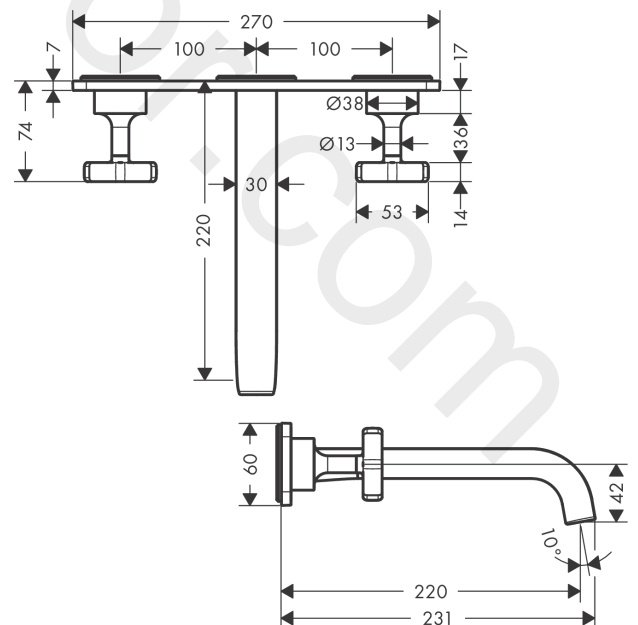

AXOR Citterio E

3-hole basin mixer for concealed installation wall-mounted with spout 220 mm and plate

Finish: **Polished Red Gold** Article Number: **36115300**

product features

- consists of: 3-hole basin mixer for concealed installation wall-mounted, waste set
- projection: 220 mm
- handle variant: cross handle
- spray type: laminar spray
- maximum flow rate at 3 bar: 5 l/min
- ceramic valves hot/ cold 180°
- suitable for continuous flow water heaters
- non-closing waste set
- connection type: basic set
- connection dimension: DN15
- EU taxonomy: max. 6 l/min - Substantial Contribution (SC)
- WRAS 2101006
- WRAS 2101006 - Approval letter

Article Details

Price excl. VAT

987,50 £

Technology

Product image

Scale drawing

AXOR Citterio E

3-hole basin mixer for concealed installation wall-mounted with spout 220 mm and plate

Finish: **Polished Red Gold** Article Number: **36115300**

Flowchart

AXOR Citterio E

3-hole basin mixer for concealed installation wall-mounted with spout 220 mm and plate

Finish: **Polished Red Gold** Article Number: **36115300**

Pos.		Article Number	Price	PU
1	spout 220 mm	92336300	£ 555,00	1
2	aerator laminar M16,5x1 (5 l/min)	95382000	£ 43,00	1
3	special tool	98987000	£ 9,00	1
4	hollow set screw M5x5	98446000	£ 3,30	1
5	escutcheon for spout	92342300	£ 96,00	1
6	O-ring 30x1,5	98433000	£ 3,30	1
7	O-ring 17x1,5	98137000	£ 3,30	1
8	connecting thread G½	95626000	£ 43,00	1
9	O-ring 13x2	98128000	£ 3,30	1
10	handle	92343300	£ 205,50	1
11	escutcheon	92344300	£ 205,50	1
12	seal	97530000	£ 6,10	1
13	fixing set	96393000	£ 35,00	1
14	extension 25 mm	95413000	£ 79,00	1
15	extension 25 mm	96259000	£ 79,00	1
a	waste	50001300	£ 106,56	1
b	plug	92313000	£ 9,00	1
c	base body	10303180	£ 300,00	1