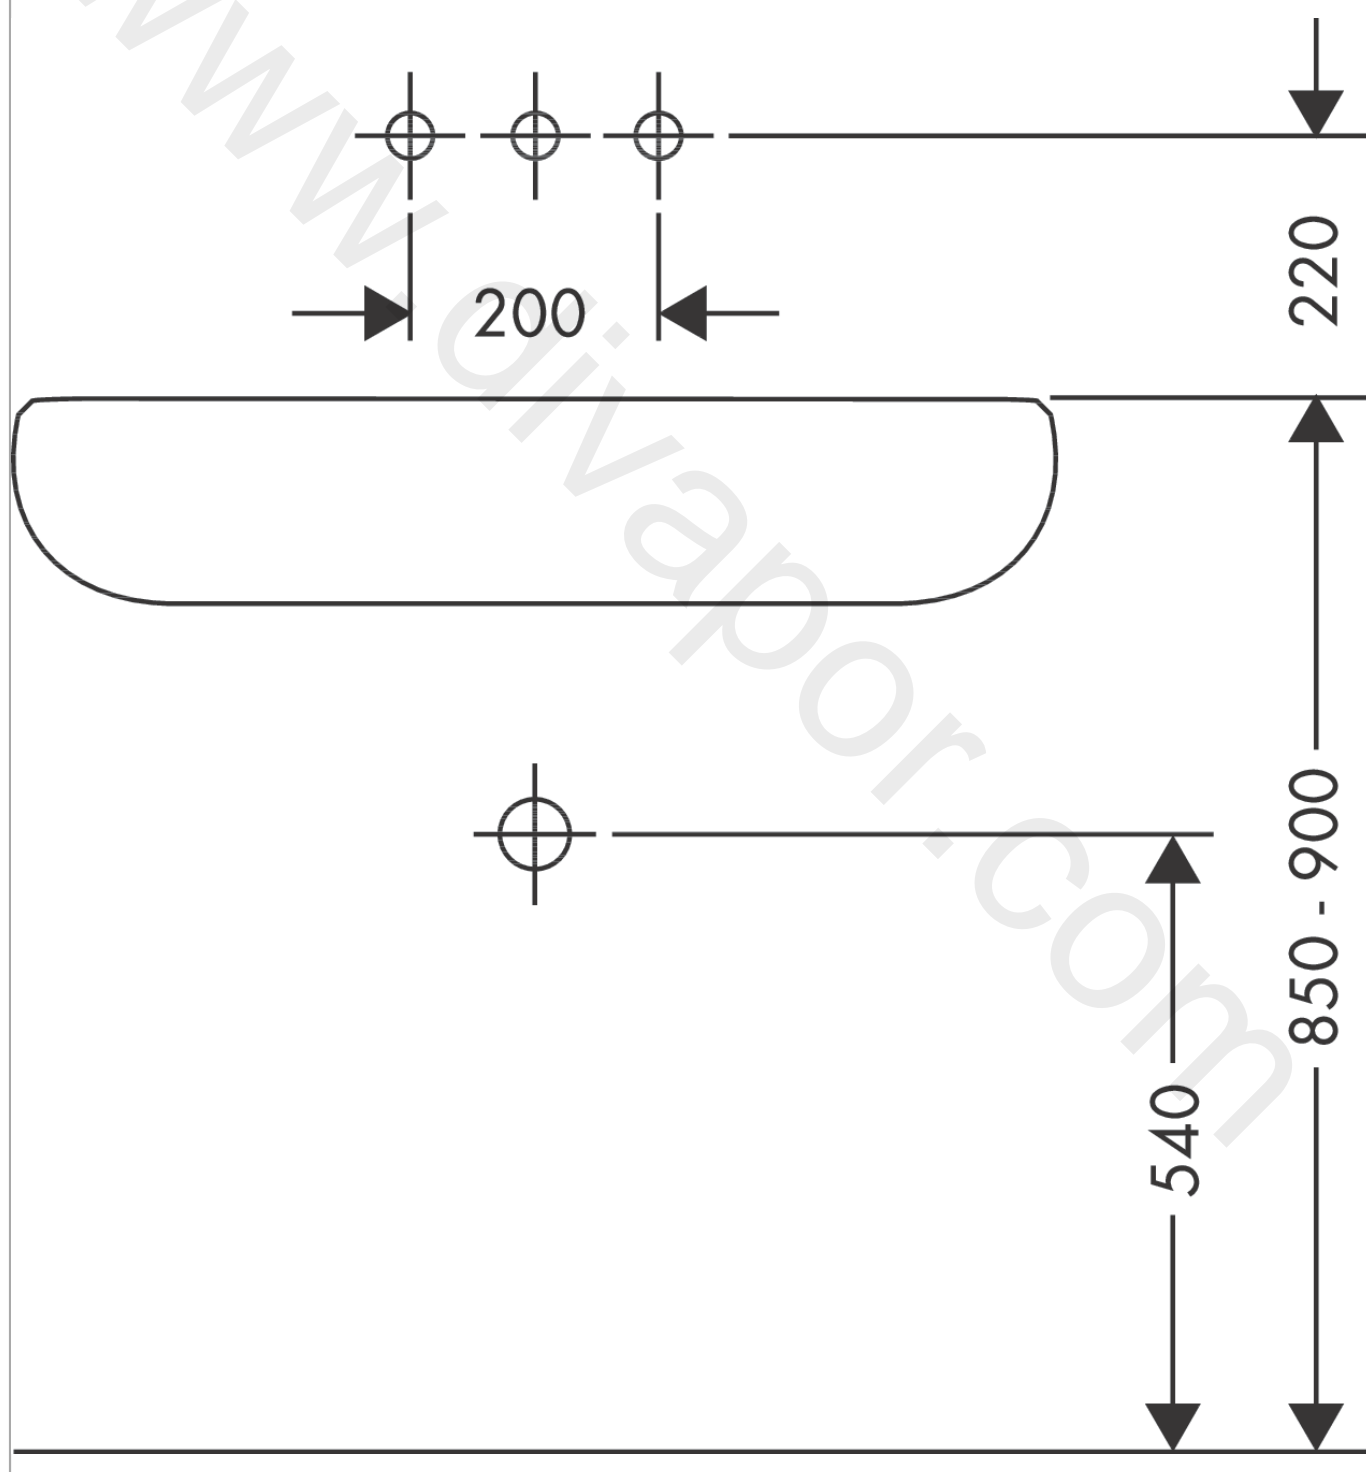

AXOR Citterio E

3-hole basin mixer for concealed installation wall-mounted with spout 220 mm and plate

Finish: **Polished Red Gold** Article Number: **36115300**

Installation examples