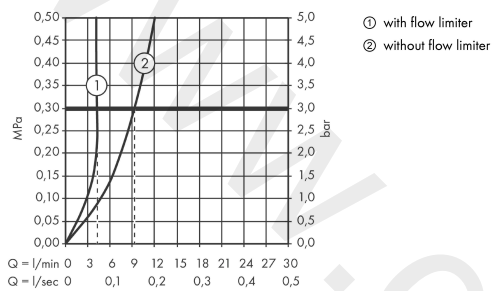

AXOR Citterio E

3-hole basin mixer for concealed installation wall-mounted with spout 220 mm and plate

Finish: **Polished Red Gold** Article Number: **36115300**

Flowchart