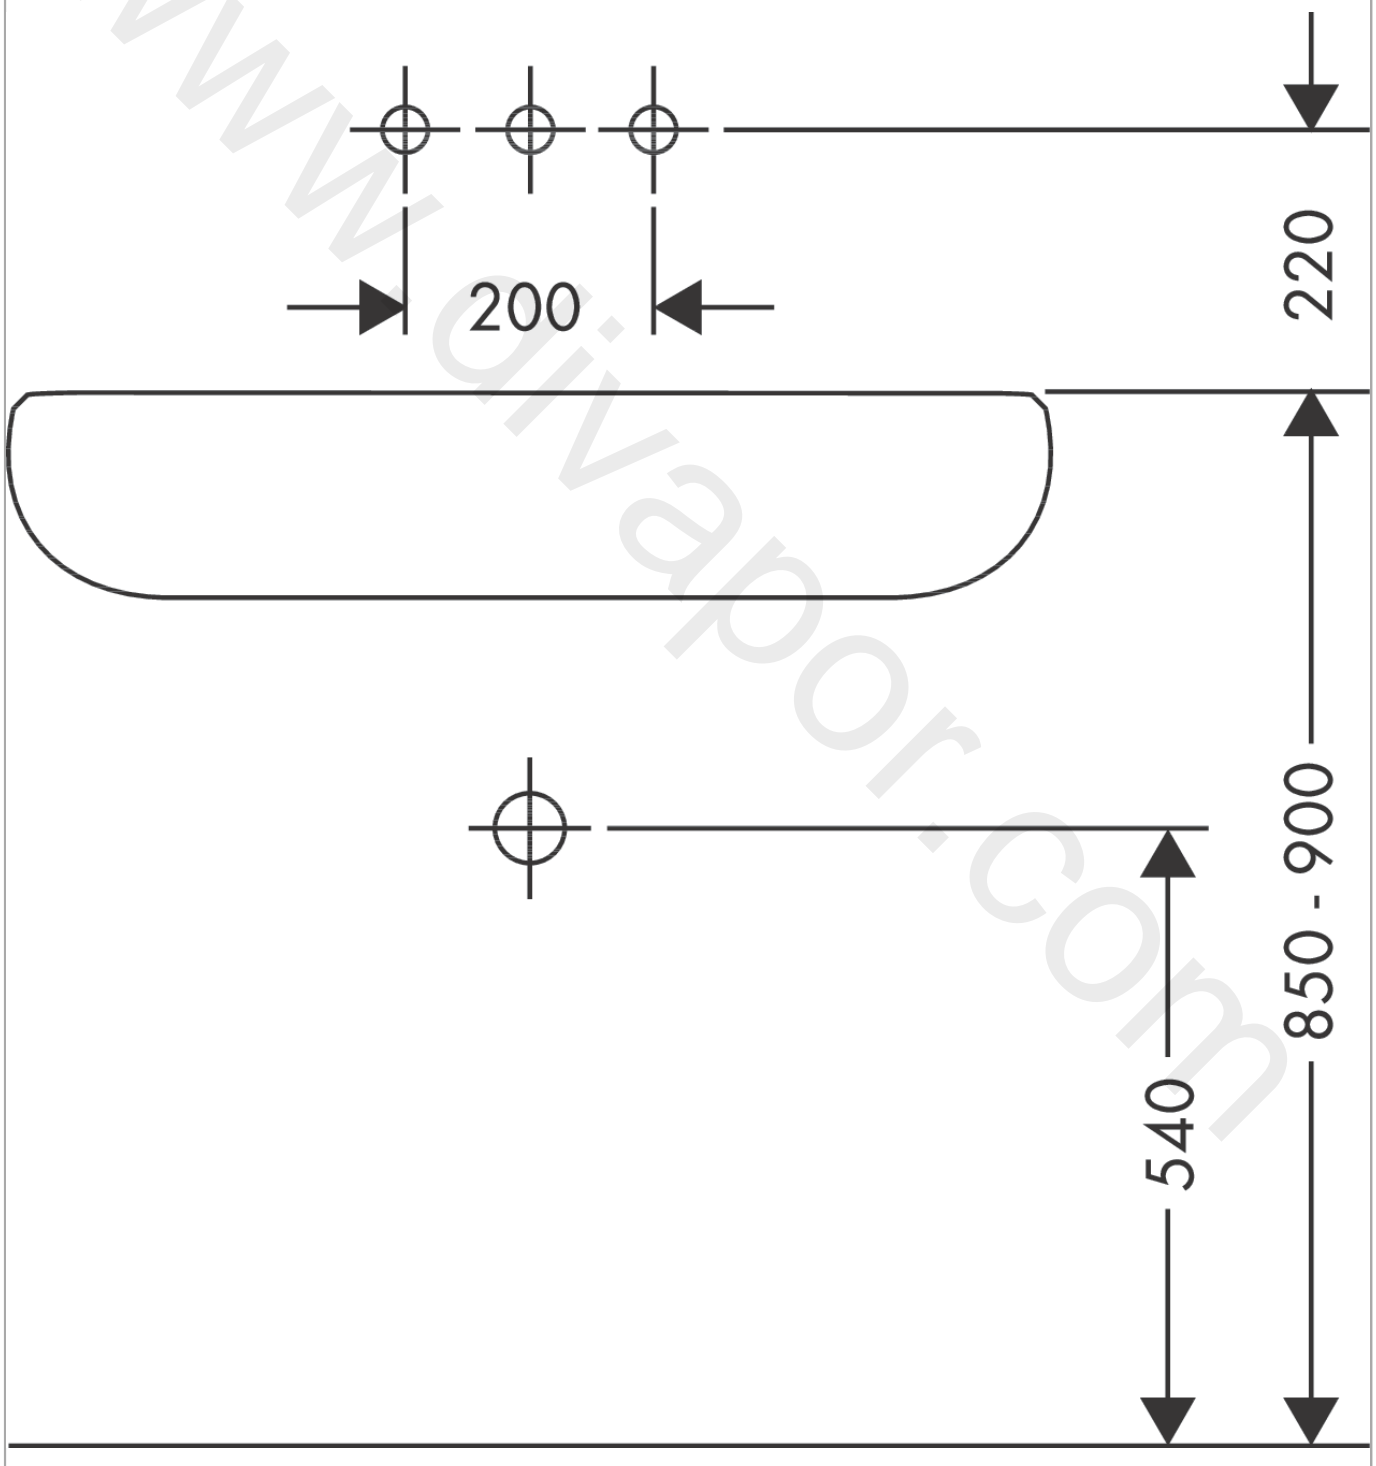

AXOR Citterio E

3-hole basin mixer for concealed installation wall-mounted with spout 220 mm and plate

Finish: **Polished Black Chrome** Article Number: **36115330**

product features

- consists of: 3-hole basin mixer for concealed installation wall-mounted, waste set
- projection: 220 mm
- handle variant: cross handle
- spray type: laminar spray
- maximum flow rate at 3 bar: 5 l/min
- ceramic valves hot/ cold 180°
- suitable for continuous flow water heaters
- non-closing waste set
- connection type: basic set
- connection dimension: DN15
- EU taxonomy: max. 6 l/min - Substantial Contribution (SC)
- WRAS 2101006
- WRAS 2101006 - Approval letter

Finish: **Polished Black Chrome** Article Number: **36115330**

Flowchart

AXOR Citterio E

3-hole basin mixer for concealed installation wall-mounted with spout 220 mm and plate

Finish: **Polished Black Chrome** Article Number: **36115330**

Installation examples

AXOR Citterio E

3-hole basin mixer for concealed installation wall-mounted with spout 220 mm and plate

Finish: Polished Black Chrome Article Number: 36115330

Exploded Drawing

Year of production: >11/16

Pos.		Article Number	Price	PU
1	spout 220 mm	92336330	£ 555,00	1
2	aerator laminar M16,5x1 (5 l/min)	95382000	£ 43,00	1
3	special tool	98987000	£ 9,00	1
4	hollow set screw M5x5	98446000	£ 3,30	1
5	escutcheon for spout	92342330	£ 96,00	1
6	O-ring 30x1,5	98433000	£ 3,30	1
7	O-ring 17x1,5	98137000	£ 3,30	1
8	connecting thread G½	95626000	£ 43,00	1
9	O-ring 13x2	98128000	£ 3,30	1
10	handle	92343330	£ 202,00	1
11	escutcheon	92344330	£ 205,50	1
12	seal	97530000	£ 6,10	1
13	fixing set	96393000	£ 35,00	1
14	extension 25 mm	95413000	£ 79,00	1
15	extension 25 mm	96259000	£ 79,00	1
a	waste	50001330	£ 106,56	1
b	plug	92313000	£ 9,00	1
c	base body	10303180	£ 300,00	1