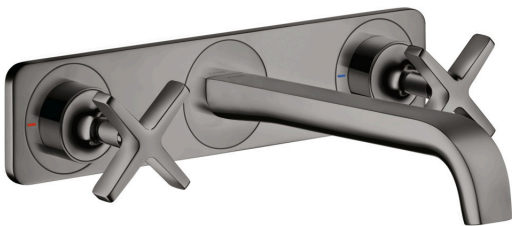

AXOR Citterio E

3-hole basin mixer for concealed installation wall-mounted with spout 220 mm and plate

Finish: **Polished Black Chrome** Article Number: **36115330**

product features

- consists of: 3-hole basin mixer for concealed installation wall-mounted, waste set
- projection: 220 mm
- handle variant: cross handle
- spray type: laminar spray
- maximum flow rate at 3 bar: 5 l/min
- ceramic valves hot/ cold 180°
- suitable for continuous flow water heaters
- non-closing waste set
- connection type: basic set
- connection dimension: DN15
- EU taxonomy: max. 6 l/min - Substantial Contribution (SC)
- WRAS 2101006
- WRAS 2101006 - Approval letter

Article Details

Price excl. VAT

987,50 £

Technology

Product image

Scale drawing

AXOR Citterio E

3-hole basin mixer for concealed installation wall-mounted with spout 220 mm and plate

Finish: **Polished Black Chrome** Article Number: **36115330**

Flowchart

AXOR Citterio E

3-hole basin mixer for concealed installation wall-mounted with spout 220 mm and plate

Finish: **Polished Black Chrome** Article Number: **36115330**

Installation examples

AXOR Citterio E

3-hole basin mixer for concealed installation wall-mounted with spout 220 mm and plate

Finish: Polished Black Chrome Article Number: 36115330

Exploded Drawing

Year of production: >11/16