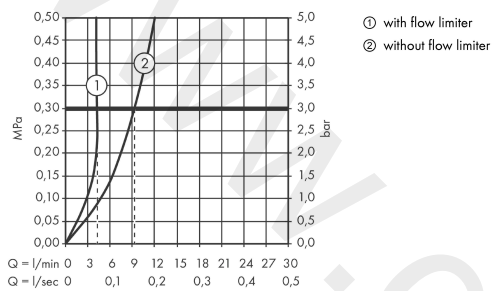

AXOR Citterio E

3-hole basin mixer for concealed installation wall-mounted with spout 220 mm and plate

Finish: **Polished Black Chrome** Article Number: **36115330**

Flowchart