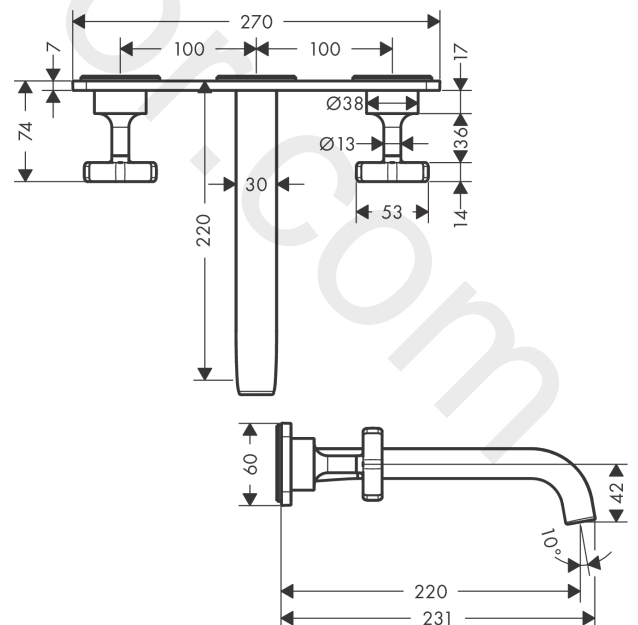

AXOR Citterio E

3-hole basin mixer for concealed installation wall-mounted with spout 220 mm and plate

Finish: **Polished Black Chrome** Article Number: **36115330**

product features

- consists of: 3-hole basin mixer for concealed installation wall-mounted, waste set
- projection: 220 mm
- handle variant: cross handle
- spray type: laminar spray
- maximum flow rate at 3 bar: 5 l/min
- ceramic valves hot/ cold 180°
- suitable for continuous flow water heaters
- non-closing waste set
- connection type: basic set
- connection dimension: DN15
- EU taxonomy: max. 6 l/min - Substantial Contribution (SC)
- WRAS 2101006
- WRAS 2101006 - Approval letter

Article Details

Price excl. VAT

987,50 £

Technology

Product image

Scale drawing

AXOR Citterio E

3-hole basin mixer for concealed installation wall-mounted with spout 220 mm and plate

Finish: **Polished Black Chrome** Article Number: **36115330**

Flowchart

AXOR Citterio E

3-hole basin mixer for concealed installation wall-mounted with spout 220 mm and plate

Finish: **Polished Black Chrome** Article Number: **36115330**

Pos.		Article Number	Price	PU
1	spout 220 mm	92336330	£ 555,00	1
2	aerator laminar M16,5x1 (5 l/min)	95382000	£ 43,00	1
3	special tool	98987000	£ 9,00	1
4	hollow set screw M5x5	98446000	£ 3,30	1
5	escutcheon for spout	92342330	£ 96,00	1
6	O-ring 30x1,5	98433000	£ 3,30	1
7	O-ring 17x1,5	98137000	£ 3,30	1
8	connecting thread G½	95626000	£ 43,00	1
9	O-ring 13x2	98128000	£ 3,30	1
10	handle	92343330	£ 202,00	1
11	escutcheon	92344330	£ 205,50	1
12	seal	97530000	£ 6,10	1
13	fixing set	96393000	£ 35,00	1
14	extension 25 mm	95413000	£ 79,00	1
15	extension 25 mm	96259000	£ 79,00	1
a	waste	50001330	£ 106,56	1
b	plug	92313000	£ 9,00	1
c	base body	10303180	£ 300,00	1