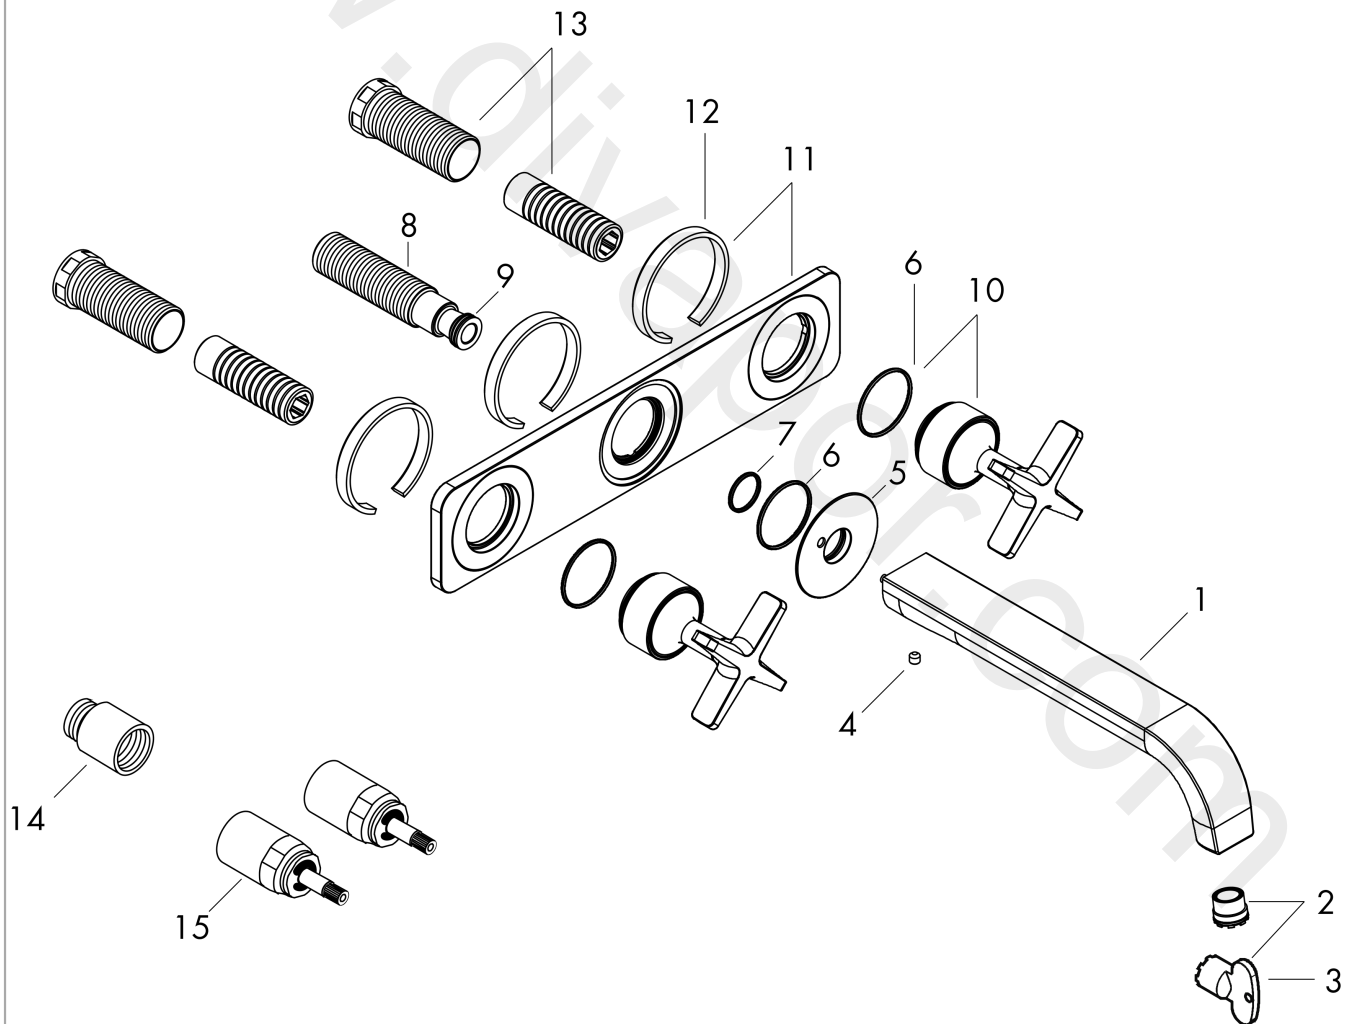

AXOR Citterio E

3-hole basin mixer for concealed installation wall-mounted with spout 220 mm and plate

Finish: **Polished Black Chrome** Article Number: **36115330**

product features

- consists of: 3-hole basin mixer for concealed installation wall-mounted, waste set
- projection: 220 mm
- handle variant: cross handle
- spray type: laminar spray
- maximum flow rate at 3 bar: 5 l/min
- ceramic valves hot/ cold 180°
- suitable for continuous flow water heaters
- non-closing waste set
- connection type: basic set
- connection dimension: DN15
- EU taxonomy: max. 6 l/min - Substantial Contribution (SC)
- WRAS 2101006
- WRAS 2101006 - Approval letter

Installation examples

AXOR Citterio E

3-hole basin mixer for concealed installation wall-mounted with spout 220 mm and plate

Finish: Polished Black Chrome Article Number: 36115330

Exploded Drawing

Year of production: >11/16

AXOR Citterio E

3-hole basin mixer for concealed installation wall-mounted with spout 220 mm and plate

Finish: **Polished Black Chrome** Article Number: **36115330**

Spare part list

Year of production: >11/16

Pos.		Article Number	Price	PU
1	spout 220 mm	92336330	£ 555,00	1
2	aerator laminar M16,5x1 (5 l/min)	95382000	£ 43,00	1
3	special tool	98987000	£ 9,00	1
4	hollow set screw M5x5	98446000	£ 3,30	1
5	escutcheon for spout	92342330	£ 96,00	1
6	O-ring 30x1,5	98433000	£ 3,30	1
7	O-ring 17x1,5	98137000	£ 3,30	1
8	connecting thread G½	95626000	£ 43,00	1
9	O-ring 13x2	98128000	£ 3,30	1
10	handle	92343330	£ 202,00	1
11	escutcheon	92344330	£ 205,50	1
12	seal	97530000	£ 6,10	1
13	fixing set	96393000	£ 35,00	1
14	extension 25 mm	95413000	£ 79,00	1
15	extension 25 mm	96259000	£ 79,00	1
a	waste	50001330	£ 106,56	1
b	plug	92313000	£ 9,00	1
c	base body	10303180	£ 300,00	1