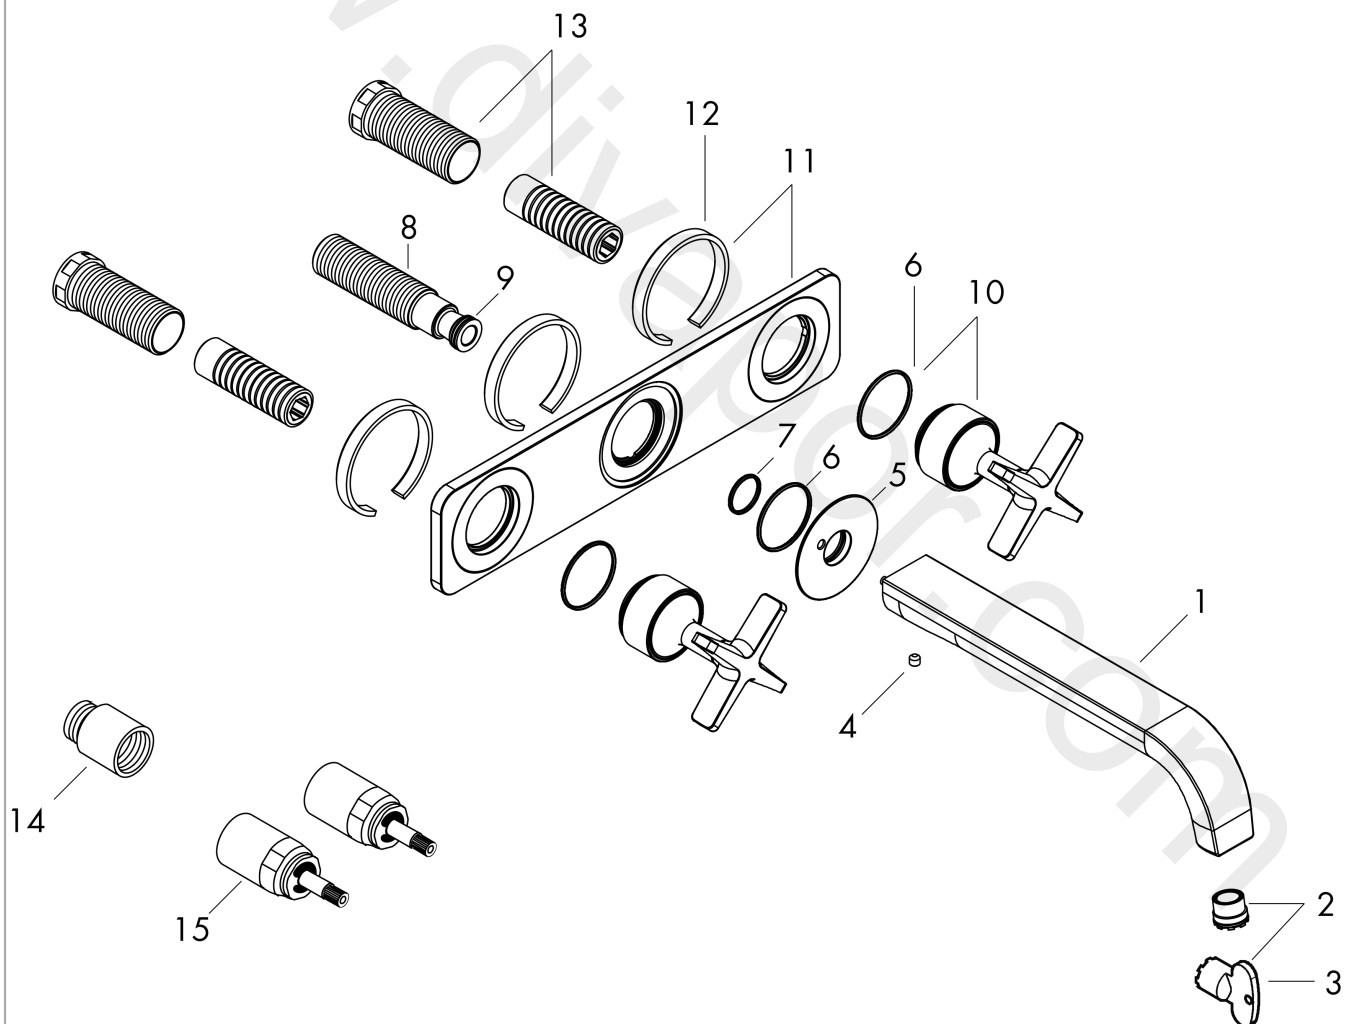

AXOR Citterio E

3-hole basin mixer for concealed installation wall-mounted with spout 220 mm and plate

Surfaces: Article Number: 36115830

Exploded Drawing

Year of production: 11/16 - 12/19

AXOR Citterio E

3-hole basin mixer for concealed installation wall-mounted with spout 220 mm and plate

Surfaces: Article Number: **36115830**

Spare part list

Year of production: **11/16 - 12/19**

Pos.		Article Number	Price	PU
1	spout 220 mm	92336830	£ 555,00	1
2	aerator laminar M16,5x1 (5 l/min)	95382000	£ 43,00	1
3	special tool	98987000	£ 9,00	1
4	hollow set screw M5x5	98446000	£ 3,30	1
5	escutcheon for spout	92342830	£ 96,00	1
6	O-ring 30x1,5	98433000	£ 3,30	1
7	O-ring 17x1,5	98137000	£ 3,30	1
8	connecting thread G½	95626000	£ 43,00	1
9	O-ring 13x2	98128000	£ 3,30	1
10	handle	92343830	£ 205,50	1
11	escutcheon	92344830	£ 205,50	1
12	seal	97530000	£ 6,10	1
13	fixing set	96393000	£ 35,00	1
14	extension 25 mm	95413000	£ 79,00	1
15	extension 25 mm	96259000	£ 79,00	1
a	waste	50001830	£ 106,56	1
b	plug	92313000	£ 9,00	1
c	base body	10303180	£ 300,00	1