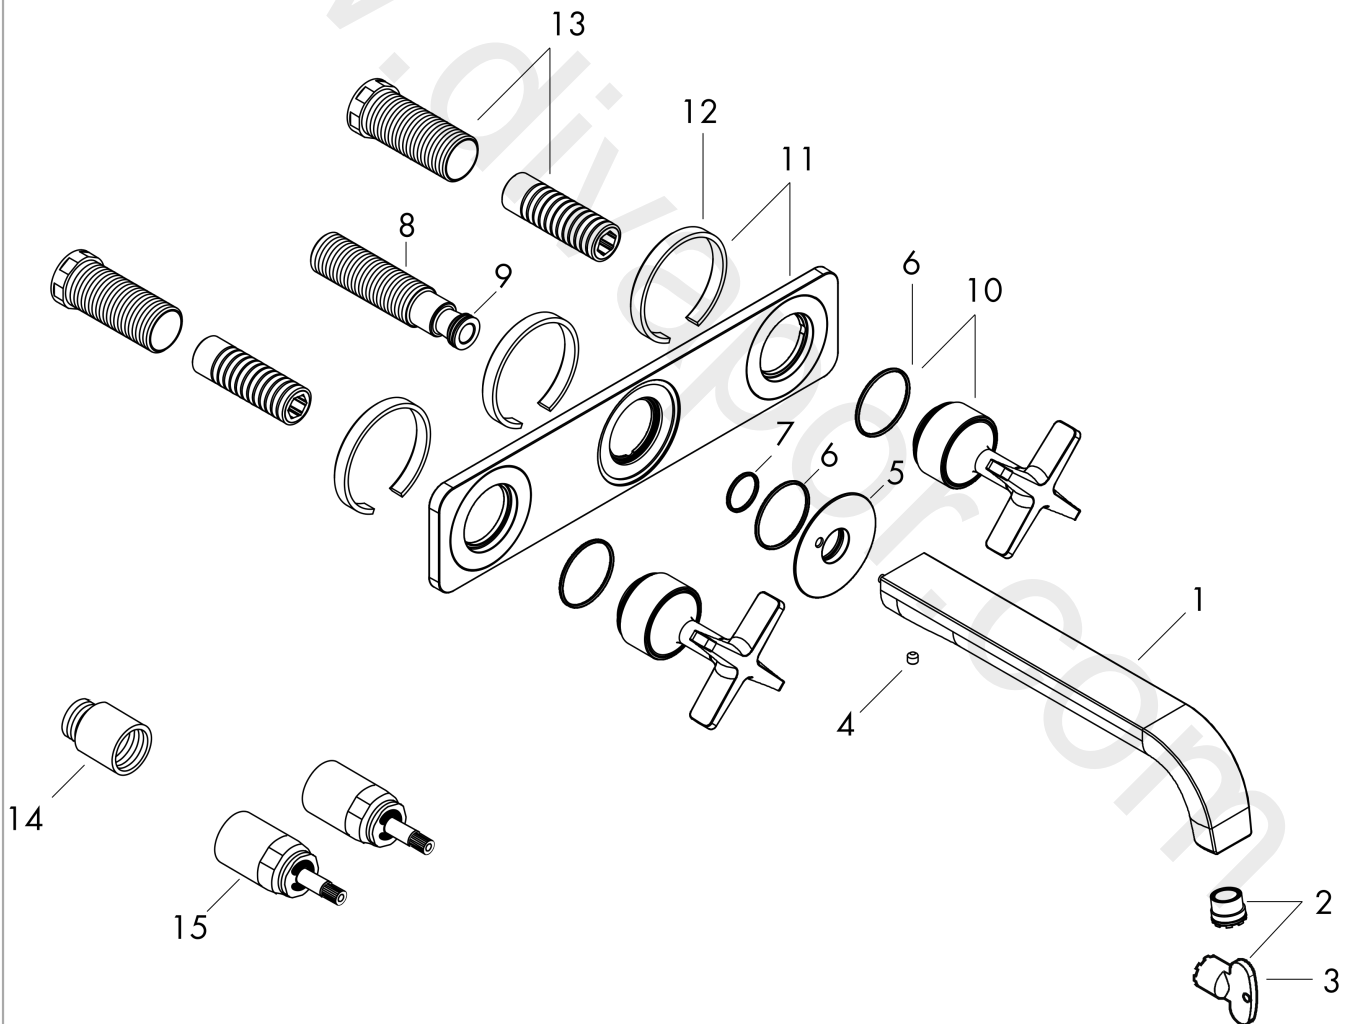

AXOR Citterio E

3-hole basin mixer for concealed installation wall-mounted with spout 220 mm and plate

Surfaces: Article Number: 36115930

Exploded Drawing

Year of production: 11/16 - 12/19

AXOR Citterio E

3-hole basin mixer for concealed installation wall-mounted with spout 220 mm and plate

Surfaces: Article Number: **36115930**

Spare part list

Year of production: **11/16 - 12/19**

Pos.		Article Number	Price	PU
1	spout 220 mm	92336930	£ 555,00	1
2	aerator laminar M16,5x1 (5 l/min)	95382000	£ 43,00	1
3	special tool	98987000	£ 9,00	1
4	hollow set screw M5x5	98446000	£ 3,30	1
5	escutcheon for spout	92342930	£ 96,00	1
6	O-ring 30x1,5	98433000	£ 3,30	1
7	O-ring 17x1,5	98137000	£ 3,30	1
8	connecting thread G½	95626000	£ 43,00	1
9	O-ring 13x2	98128000	£ 3,30	1
10	handle	92343930	£ 205,50	1
11	escutcheon	92344930	£ 205,50	1
12	seal	97530000	£ 6,10	1
13	fixing set	96393000	£ 35,00	1
14	extension 25 mm	95413000	£ 79,00	1
15	extension 25 mm	96259000	£ 79,00	1
a	waste	50001930	£ 106,56	1
b	plug	92313000	£ 9,00	1
c	base body	10303180	£ 300,00	1