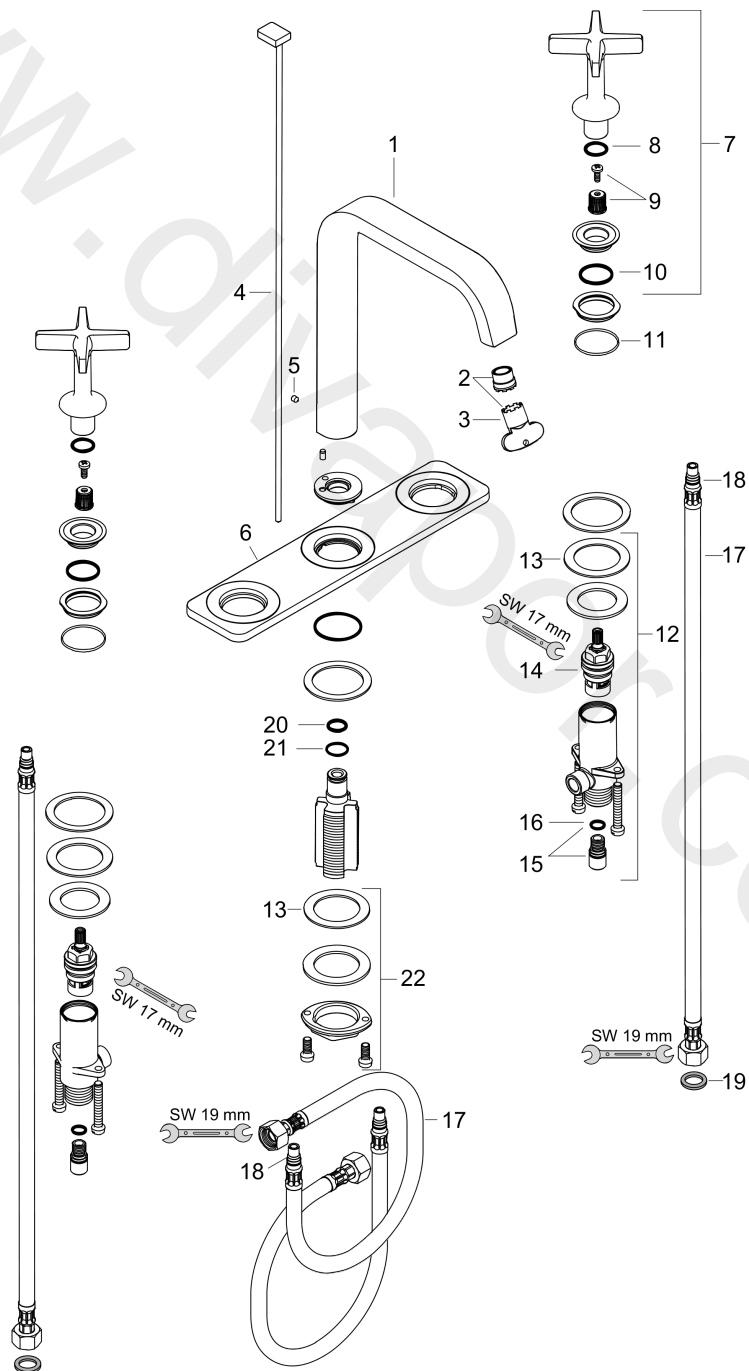

AXOR Citterio E
3-hole basin mixer 170 with plate and pop-up waste set
 Surfaces: Article Number: **36116020**

Exploded Drawing

Year of production: **11/16 - 12/19**

AXOR Citterio E
3-hole basin mixer 170 with plate and pop-up waste set
 Surfaces: Article Number: **36116020**

Spare part list

Year of production: **11/16 - 12/19**

Pos.		Article Number	Price	PU
1	spout cpl.	92394020	£ 667,50	1
2	aerator laminar M16,5x1 (5 l/min)	95382000	£ 43,00	1
3	special tool	98987000	£ 9,00	1
4	pop up rod	92395020	£ 64,50	1
5	hollow set screw M4x5	92846000	£ 13,30	1
6	escutcheon	92443020	£ 259,50	1
7	handle	92396020	£ 144,00	1
8	O-ring 13x2	98128000	£ 3,30	1
9	handle fixing set	98932000	£ 16,10	1
10	O-ring 21x2	98205000	£ 6,10	1
11	O-ring 30x1,5	98433000	£ 3,30	1
12	stop valve cpl.	97357000	£ 137,00	1
13	lever collar	97548000	£ 3,30	1
14	shut off unit	94149000	£ 35,00	1
15	set of connecting threads	98350000	£ 6,10	1
16	O-ring 8x1,5	98423000	£ 3,30	1
17	connection hose 450 mm M8x0,75 G3/8	97206000	£ 35,00	1
18	O-ring 7x1,5	98422000	£ 3,30	1
19	sealing set	95581000	£ 6,10	1
20	O-ring 11x2	98127000	£ 3,30	1
21	O-Ring 14x1,5	98201000	£ 3,30	1
22	fixing set (Ø 32)	13961000	£ 25,00	1
a	pop up waste	94139020	£ 144,00	1
b	fixation extension 35 mm	13898000	£ 79,00	1