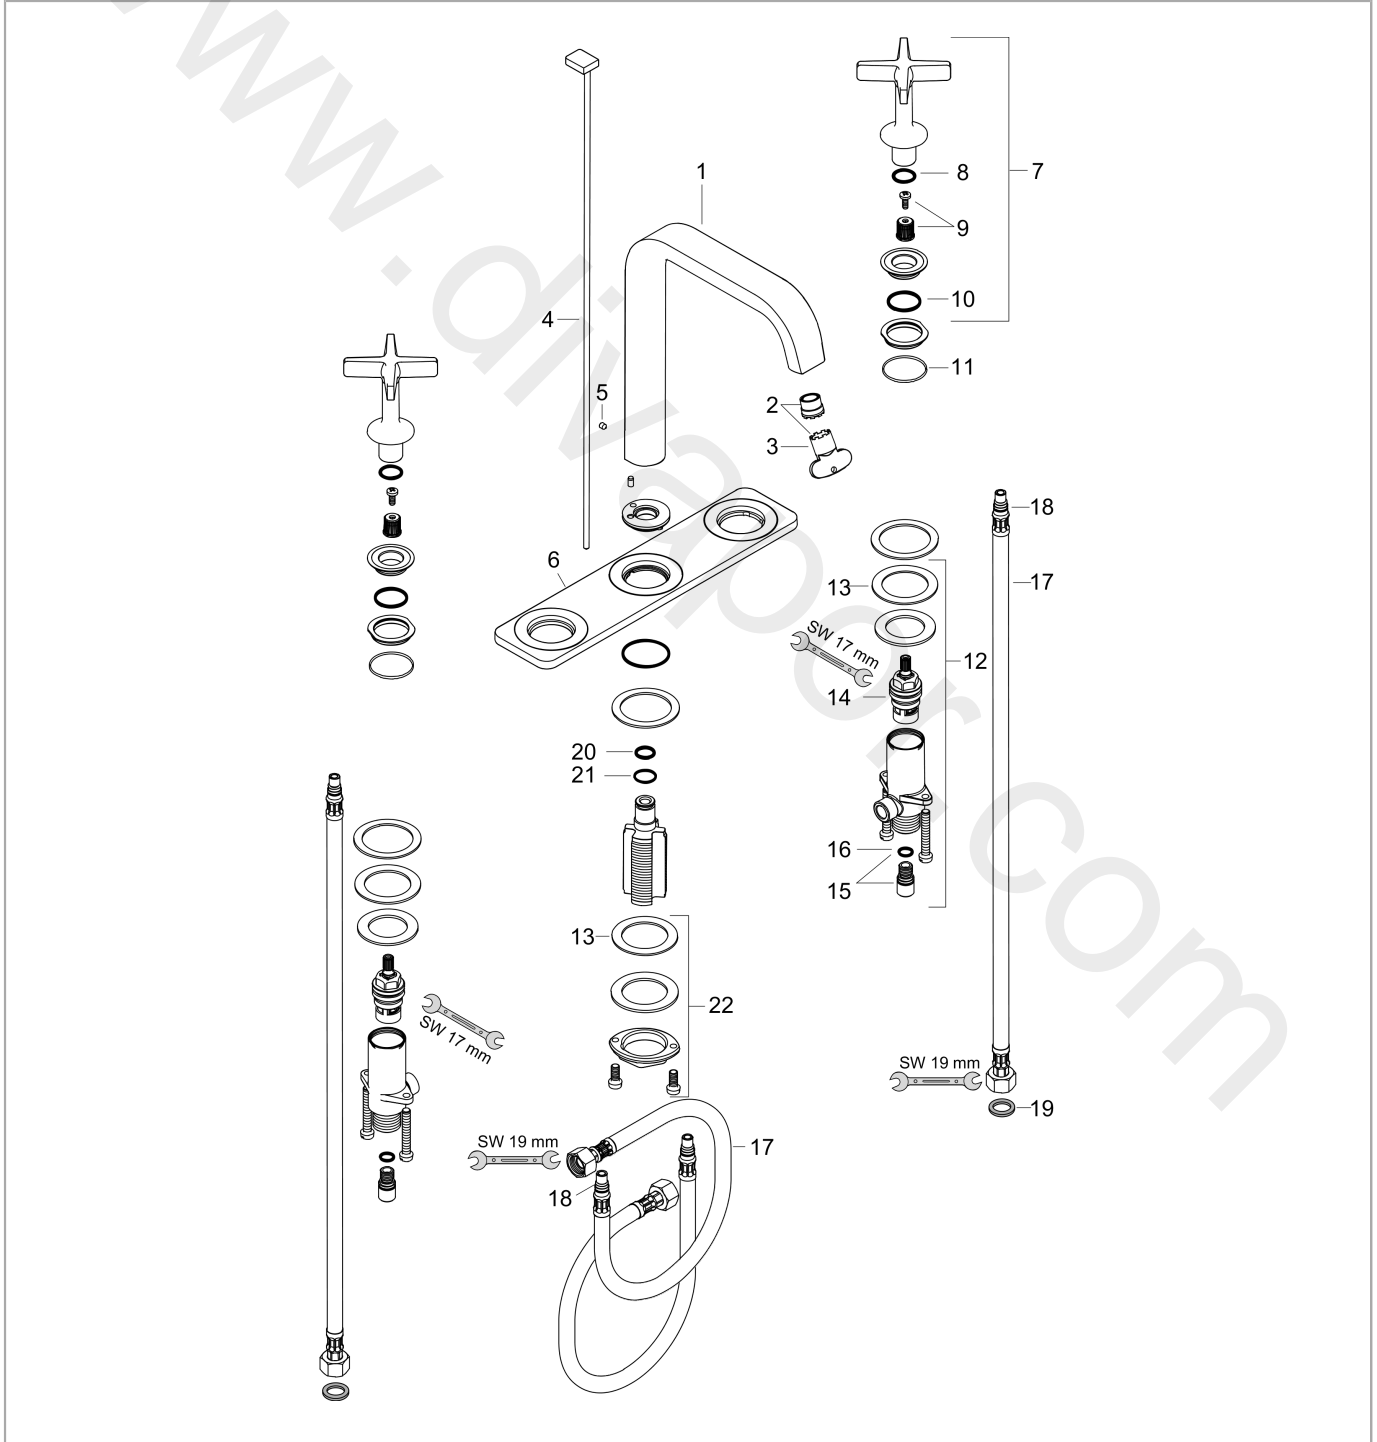

**AXOR Citterio E**  
**3-hole basin mixer 170 with plate and pop-up waste set**  
 Surfaces: Article Number: **36116130**

## Exploded Drawing

Year of production: **11/16 - 12/19**

**AXOR Citterio E**  
**3-hole basin mixer 170 with plate and pop-up waste set**  
 Surfaces: Article Number: **36116130**