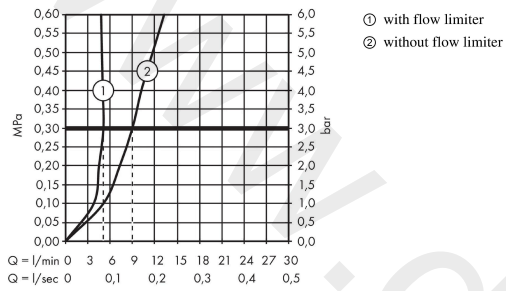

AXOR Citterio E
3-hole basin mixer 170 with plate and pop-up waste set
 Finish: **Brushed Red Gold** Article Number: **36116310**

Flowchart

AXOR Citterio E
3-hole basin mixer 170 with plate and pop-up waste set
 Finish: **Brushed Red Gold** Article Number: **36116310**

Pos.		Article Number	Price	PU
1	spout cpl.	92394310	£ 667,50	1
2	aerator laminar M16,5x1 (5 l/min)	95382000	£ 43,00	1
3	special tool	98987000	£ 9,00	1
4	pop up rod	92395310	£ 64,50	1
5	hollow set screw M4x5	92846000	£ 13,30	1
6	escutcheon	92443310	£ 260,00	1
7	handle	92396310	£ 142,00	1
8	O-ring 13x2	98128000	£ 3,30	1
9	handle fixing set	98932000	£ 16,10	1
10	O-ring 21x2	98205000	£ 6,10	1
11	O-ring 30x1,5	98433000	£ 3,30	1
12	stop valve cpl.	97357000	£ 137,00	1
13	lever collar	97548000	£ 3,30	1
14	shut off unit	94149000	£ 35,00	1
15	set of connecting threads	98350000	£ 6,10	1
16	O-ring 8x1,5	98423000	£ 3,30	1
17	connection hose 450 mm M8x0,75 G3/8	97206000	£ 35,00	1
18	O-ring 7x1,5	98422000	£ 3,30	1
19	sealing set	95581000	£ 6,10	1
20	O-ring 11x2	98127000	£ 3,30	1
21	O-Ring 14x1,5	98201000	£ 3,30	1
22	fixing set (Ø 32)	13961000	£ 25,00	1
a	pop up waste	94139310	£ 163,00	1
b	fixation extension 35 mm	13898000	£ 79,00	1