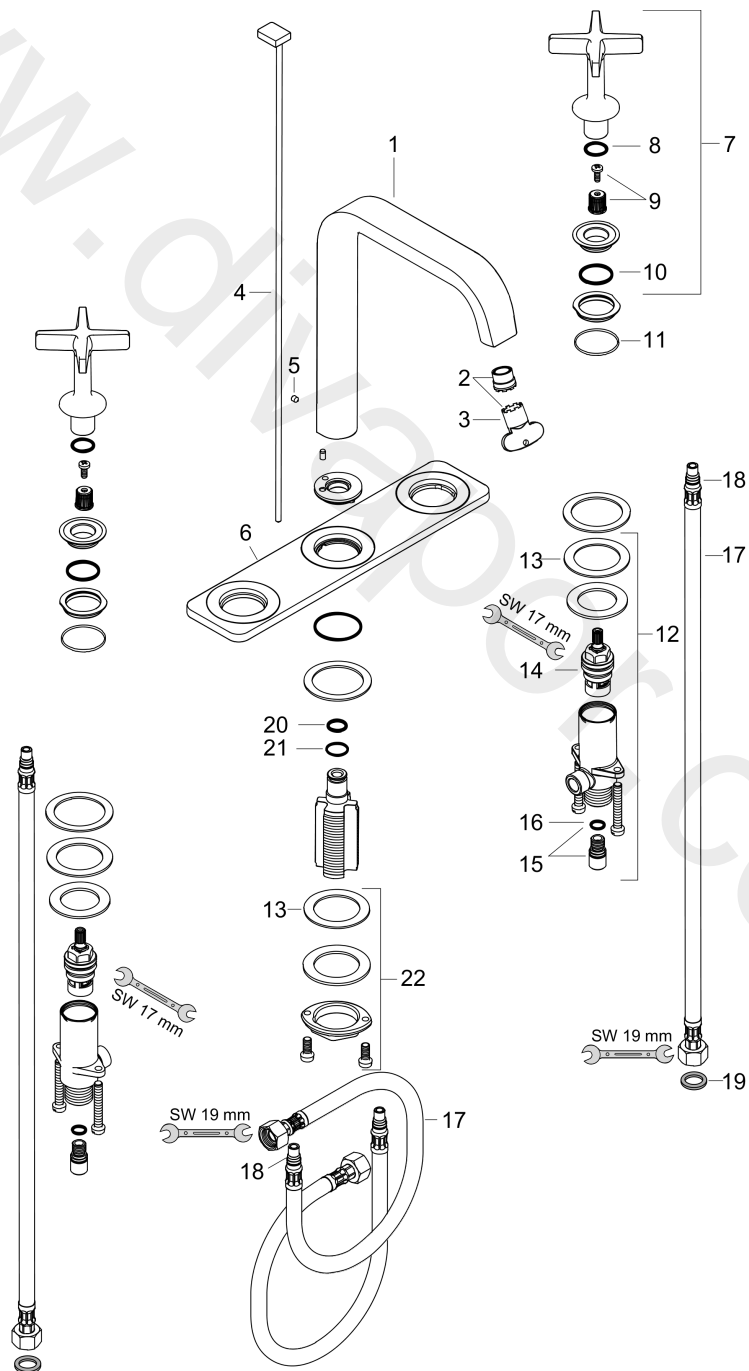

AXOR Citterio E
3-hole basin mixer 170 with plate and pop-up waste set
 Finish: **Brushed Red Gold** Article Number: **36116310**

Flowchart

AXOR Citterio E
3-hole basin mixer 170 with plate and pop-up waste set
 Finish: **Brushed Red Gold** Article Number: **36116310**

Exploded Drawing

Year of production: >11/16

AXOR Citterio E
3-hole basin mixer 170 with plate and pop-up waste set
 Finish: **Brushed Red Gold** Article Number: **36116310**

Spare part list

Year of production: >11/16

Pos.		Article Number	Price	PU
1	spout cpl.	92394310	£ 667,50	1
2	aerator laminar M16,5x1 (5 l/min)	95382000	£ 43,00	1
3	special tool	98987000	£ 9,00	1
4	pop up rod	92395310	£ 64,50	1
5	hollow set screw M4x5	92846000	£ 13,30	1
6	escutcheon	92443310	£ 260,00	1
7	handle	92396310	£ 142,00	1
8	O-ring 13x2	98128000	£ 3,30	1
9	handle fixing set	98932000	£ 16,10	1
10	O-ring 21x2	98205000	£ 6,10	1
11	O-ring 30x1,5	98433000	£ 3,30	1
12	stop valve cpl.	97357000	£ 137,00	1
13	lever collar	97548000	£ 3,30	1
14	shut off unit	94149000	£ 35,00	1
15	set of connecting threads	98350000	£ 6,10	1
16	O-ring 8x1,5	98423000	£ 3,30	1
17	connection hose 450 mm M8x0,75 G3/8	97206000	£ 35,00	1
18	O-ring 7x1,5	98422000	£ 3,30	1
19	sealing set	95581000	£ 6,10	1
20	O-ring 11x2	98127000	£ 3,30	1
21	O-Ring 14x1,5	98201000	£ 3,30	1
22	fixing set (Ø 32)	13961000	£ 25,00	1
a	pop up waste	94139310	£ 163,00	1
b	fixation extension 35 mm	13898000	£ 79,00	1