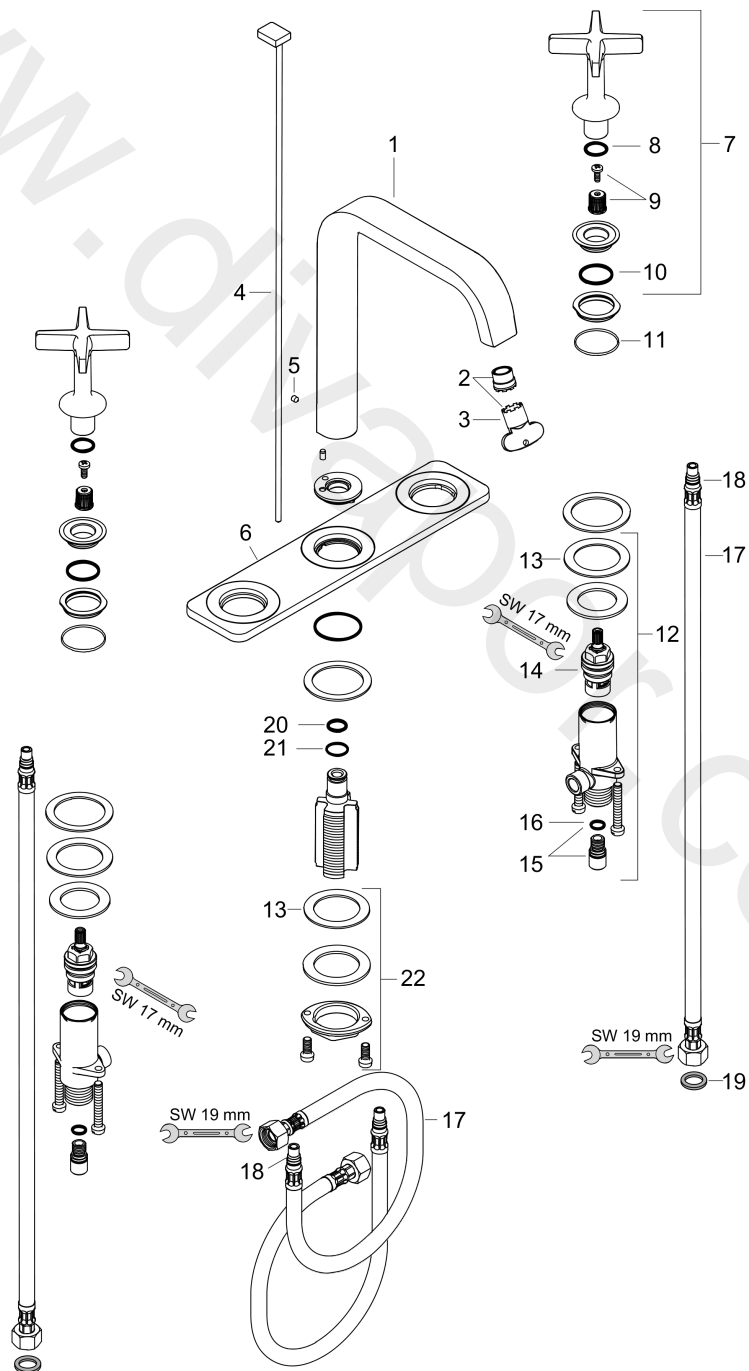

AXOR Citterio E
3-hole basin mixer 170 with plate and pop-up waste set
 Finish: **Polished Black Chrome** Article Number: **36116330**

Flowchart

AXOR Citterio E
3-hole basin mixer 170 with plate and pop-up waste set
 Finish: **Polished Black Chrome** Article Number: **36116330**

Exploded Drawing

Year of production: >11/16

AXOR Citterio E
3-hole basin mixer 170 with plate and pop-up waste set
 Finish: **Polished Black Chrome** Article Number: **36116330**

Spare part list

Year of production: >11/16

Pos.		Article Number	Price	PU
1	spout cpl.	92394330	£ 667,50	1
2	aerator laminar M16,5x1 (5 l/min)	95382000	£ 43,00	1
3	special tool	98987000	£ 9,00	1
4	pop up rod	92395330	£ 64,50	1
5	hollow set screw M4x5	92846000	£ 13,30	1
6	escutcheon	92443330	£ 259,50	1
7	handle	92396330	£ 144,00	1
8	O-ring 13x2	98128000	£ 3,30	1
9	handle fixing set	98932000	£ 16,10	1
10	O-ring 21x2	98205000	£ 6,10	1
11	O-ring 30x1,5	98433000	£ 3,30	1
12	stop valve cpl.	97357000	£ 137,00	1
13	lever collar	97548000	£ 3,30	1
14	shut off unit	94149000	£ 35,00	1
15	set of connecting threads	98350000	£ 6,10	1
16	O-ring 8x1,5	98423000	£ 3,30	1
17	connection hose 450 mm M8x0,75 G3/8	97206000	£ 35,00	1
18	O-ring 7x1,5	98422000	£ 3,30	1
19	sealing set	95581000	£ 6,10	1
20	O-ring 11x2	98127000	£ 3,30	1
21	O-Ring 14x1,5	98201000	£ 3,30	1
22	fixing set (Ø 32)	13961000	£ 25,00	1
a	pop up waste	94139000	£ 96,00	1
b	fixation extension 35 mm	13898000	£ 79,00	1