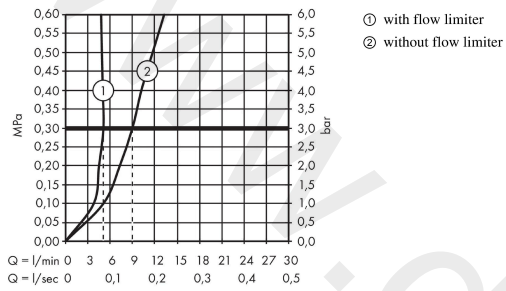

AXOR Citterio E
3-hole basin mixer 170 with plate and pop-up waste set
 Finish: **Polished Black Chrome** Article Number: **36116330**

Flowchart

AXOR Citterio E
3-hole basin mixer 170 with plate and pop-up waste set
 Finish: **Polished Black Chrome** Article Number: **36116330**

Pos.		Article Number	Price	PU
1	spout cpl.	92394330	£ 667,50	1
2	aerator laminar M16,5x1 (5 l/min)	95382000	£ 43,00	1
3	special tool	98987000	£ 9,00	1
4	pop up rod	92395330	£ 64,50	1
5	hollow set screw M4x5	92846000	£ 13,30	1
6	escutcheon	92443330	£ 259,50	1
7	handle	92396330	£ 144,00	1
8	O-ring 13x2	98128000	£ 3,30	1
9	handle fixing set	98932000	£ 16,10	1
10	O-ring 21x2	98205000	£ 6,10	1
11	O-ring 30x1,5	98433000	£ 3,30	1
12	stop valve cpl.	97357000	£ 137,00	1
13	lever collar	97548000	£ 3,30	1
14	shut off unit	94149000	£ 35,00	1
15	set of connecting threads	98350000	£ 6,10	1
16	O-ring 8x1,5	98423000	£ 3,30	1
17	connection hose 450 mm M8x0,75 G3/8	97206000	£ 35,00	1
18	O-ring 7x1,5	98422000	£ 3,30	1
19	sealing set	95581000	£ 6,10	1
20	O-ring 11x2	98127000	£ 3,30	1
21	O-Ring 14x1,5	98201000	£ 3,30	1
22	fixing set (Ø 32)	13961000	£ 25,00	1
a	pop up waste	94139000	£ 96,00	1
b	fixation extension 35 mm	13898000	£ 79,00	1