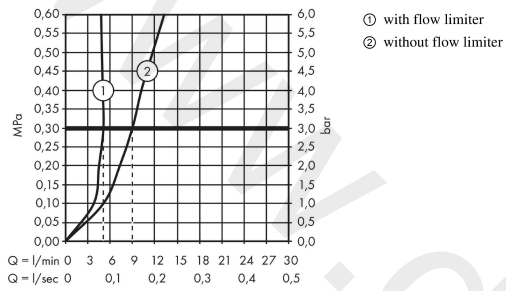

AXOR Citterio E
3-hole basin mixer 170 with plate and pop-up waste set
 Finish: **Stainless Steel Optic** Article Number: **36116800**

Flowchart

AXOR Citterio E
3-hole basin mixer 170 with plate and pop-up waste set
 Finish: **Stainless Steel Optic** Article Number: **36116800**

Exploded Drawing

Year of production: >11/16

AXOR Citterio E
3-hole basin mixer 170 with plate and pop-up waste set
 Finish: **Stainless Steel Optic** Article Number: **36116800**

Spare part list

Year of production: >11/16

Pos.		Article Number	Price	PU
1	spout cpl.	92394800	£ 667,50	1
2	aerator laminar M16,5x1 (5 l/min)	95382000	£ 43,00	1
3	special tool	98987000	£ 9,00	1
4	pop up rod	92395800	£ 64,50	1
5	hollow set screw M4x5	92846000	£ 13,30	1
6	escutcheon	92443800	£ 259,50	1
7	handle	92396800	£ 144,00	1
8	O-ring 13x2	98128000	£ 3,30	1
9	handle fixing set	98932000	£ 16,10	1
10	O-ring 21x2	98205000	£ 6,10	1
11	O-ring 30x1,5	98433000	£ 3,30	1
12	stop valve cpl.	97357000	£ 137,00	1
13	lever collar	97548000	£ 3,30	1
14	shut off unit	94149000	£ 35,00	1
15	set of connecting threads	98350000	£ 6,10	1
16	O-ring 8x1,5	98423000	£ 3,30	1
17	connection hose 450 mm M8x0,75 G3/8	97206000	£ 35,00	1
18	O-ring 7x1,5	98422000	£ 3,30	1
19	sealing set	95581000	£ 6,10	1
20	O-ring 11x2	98127000	£ 3,30	1
21	O-Ring 14x1,5	98201000	£ 3,30	1
22	fixing set (Ø 32)	13961000	£ 25,00	1
a	pop up waste	94139800	£ 173,00	1
b	fixation extension 35 mm	13898000	£ 79,00	1