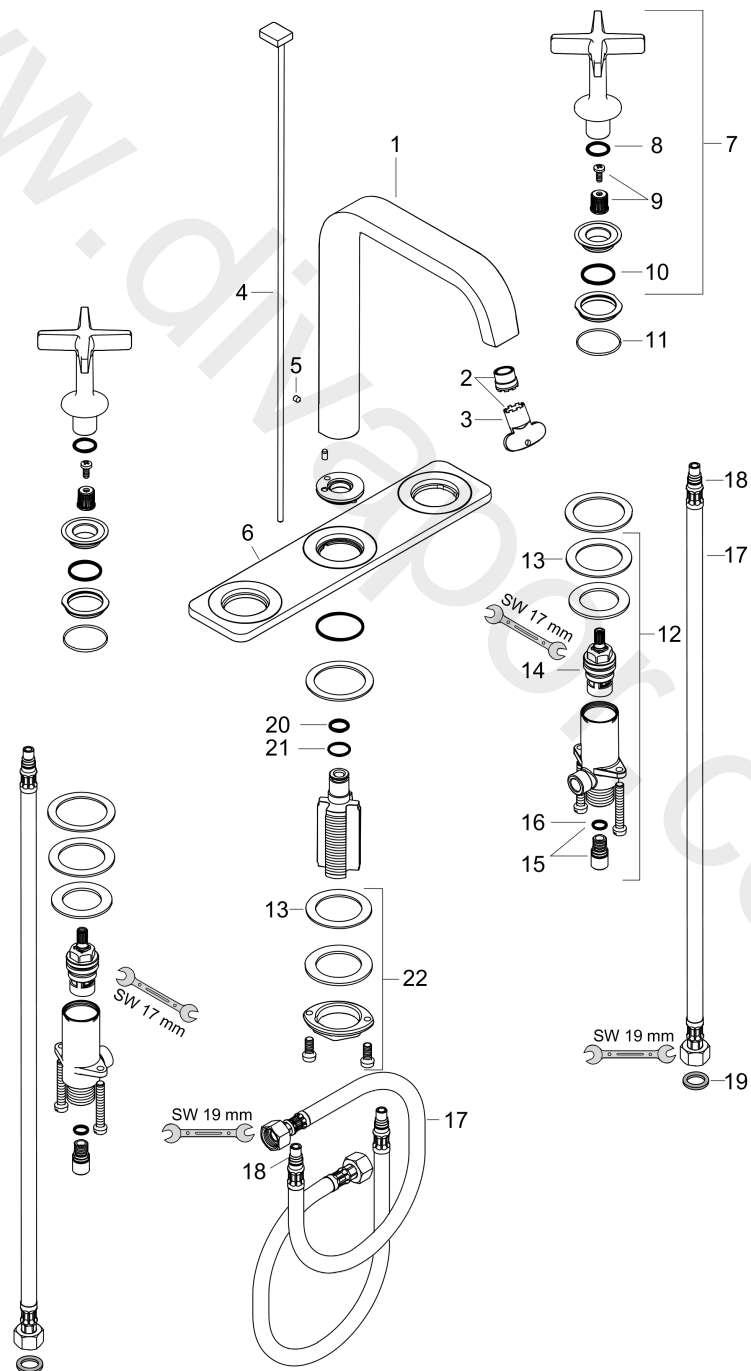

AXOR Citterio E
3-hole basin mixer 170 with plate and pop-up waste set
 Finish: **Stainless Steel Optic** Article Number: **36116800**

Flowchart

AXOR Citterio E
3-hole basin mixer 170 with plate and pop-up waste set
 Finish: **Stainless Steel Optic** Article Number: **36116800**

Exploded Drawing

Year of production: >11/16

AXOR Citterio E
3-hole basin mixer 170 with plate and pop-up waste set
 Finish: **Stainless Steel Optic** Article Number: **36116800**

Spare part list

Year of production: >11/16

Pos.		Article Number	Price	PU
1	spout cpl.	92394800	£ 667,50	1
2	aerator laminar M16,5x1 (5 l/min)	95382000	£ 43,00	1
3	special tool	98987000	£ 9,00	1
4	pop up rod	92395800	£ 64,50	1
5	hollow set screw M4x5	92846000	£ 13,30	1
6	escutcheon	92443800	£ 259,50	1
7	handle	92396800	£ 144,00	1
8	O-ring 13x2	98128000	£ 3,30	1
9	handle fixing set	98932000	£ 16,10	1
10	O-ring 21x2	98205000	£ 6,10	1
11	O-ring 30x1,5	98433000	£ 3,30	1
12	stop valve cpl.	97357000	£ 137,00	1
13	lever collar	97548000	£ 3,30	1
14	shut off unit	94149000	£ 35,00	1
15	set of connecting threads	98350000	£ 6,10	1
16	O-ring 8x1,5	98423000	£ 3,30	1
17	connection hose 450 mm M8x0,75 G3/8	97206000	£ 35,00	1
18	O-ring 7x1,5	98422000	£ 3,30	1
19	sealing set	95581000	£ 6,10	1
20	O-ring 11x2	98127000	£ 3,30	1
21	O-Ring 14x1,5	98201000	£ 3,30	1
22	fixing set (Ø 32)	13961000	£ 25,00	1
a	pop up waste	94139800	£ 173,00	1
b	fixation extension 35 mm	13898000	£ 79,00	1