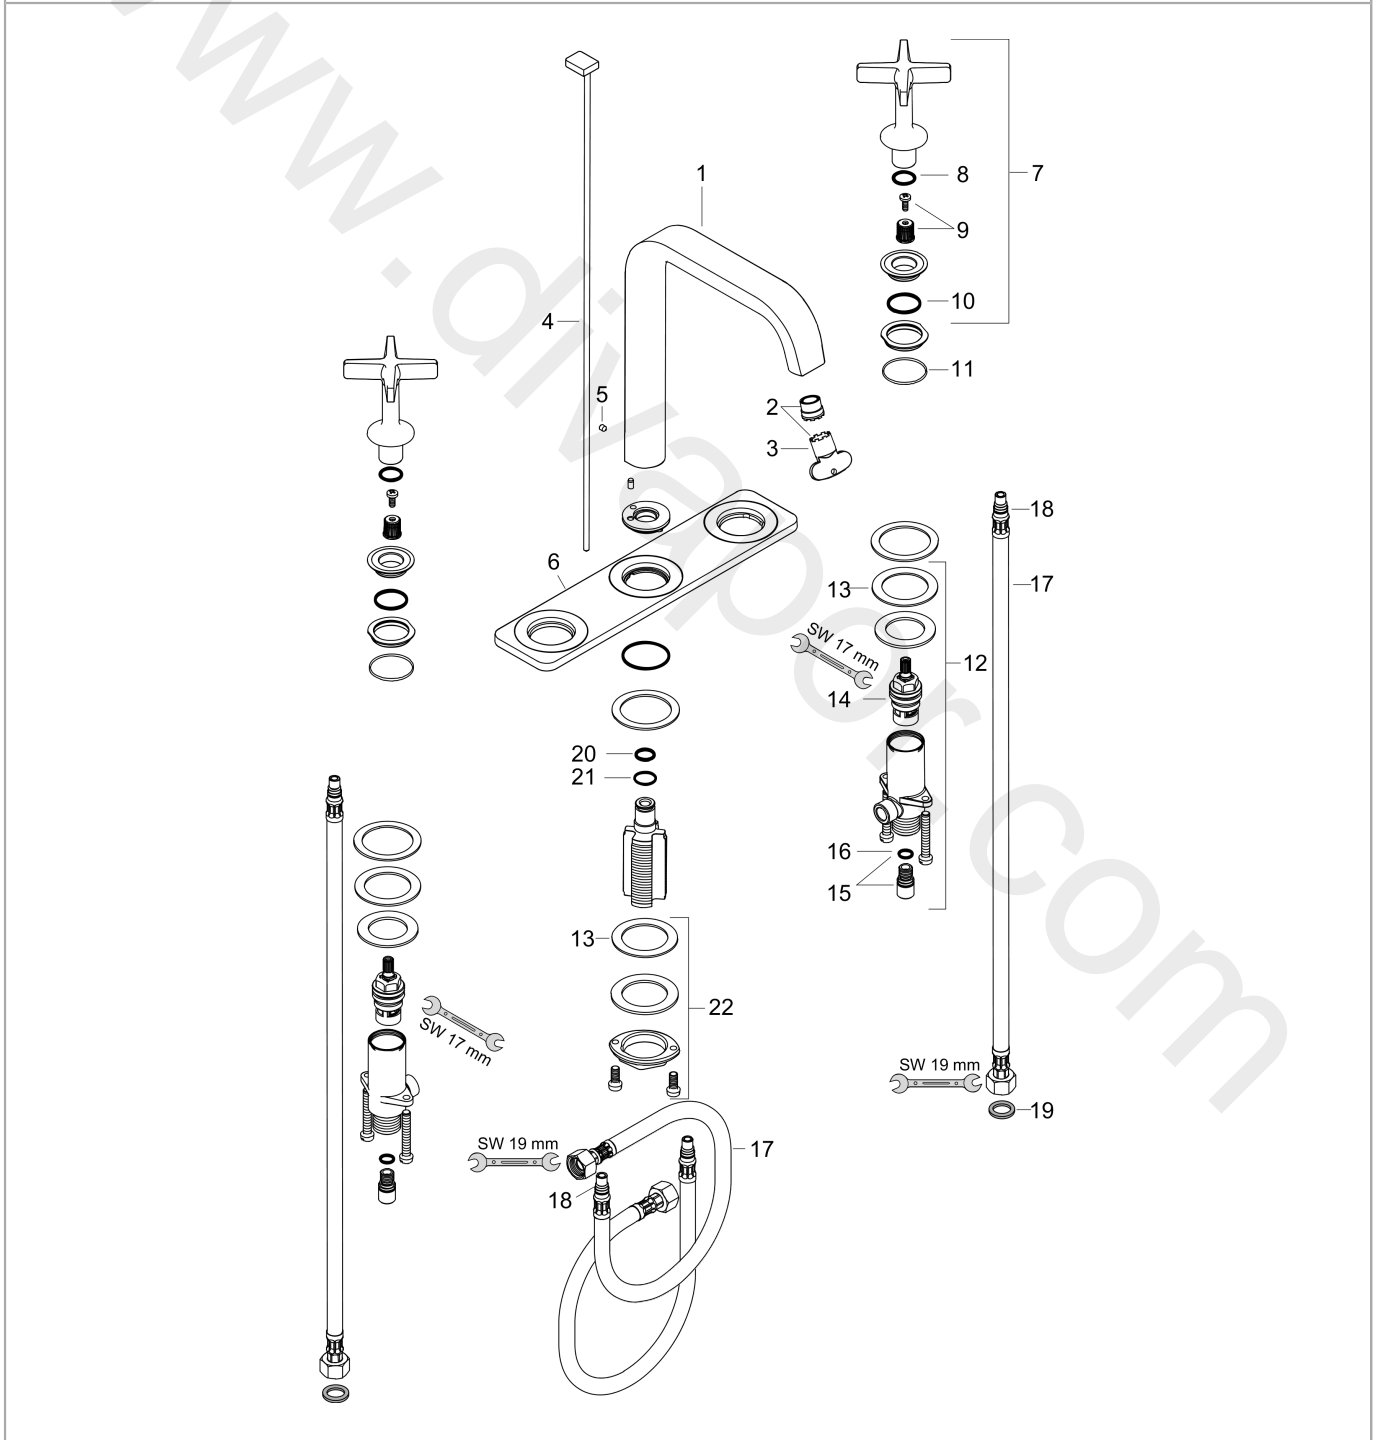

**AXOR Citterio E**  
**3-hole basin mixer 170 with plate and pop-up waste set**  
 Surfaces: Article Number: **36116930**

## Exploded Drawing

Year of production: **11/16 - 12/19**

**AXOR Citterio E**  
**3-hole basin mixer 170 with plate and pop-up waste set**  
 Surfaces: Article Number: **36116930**

## Spare part list

Year of production: **11/16 - 12/19**

Pos.		Article Number	Price	PU
1	spout cpl.	92394930	£ 667,50	1
2	aerator laminar M16,5x1 (5 l/min)	95382000	£ 43,00	1
3	special tool	98987000	£ 9,00	1
4	pop up rod	92395930	£ 64,00	1
5	hollow set screw M4x5	92846000	£ 13,30	1
6	escutcheon	92443930	£ 259,50	1
7	handle	92396930	£ 144,00	1
8	O-ring 13x2	98128000	£ 3,30	1
9	handle fixing set	98932000	£ 16,10	1
10	O-ring 21x2	98205000	£ 6,10	1
11	O-ring 30x1,5	98433000	£ 3,30	1
12	stop valve cpl.	97357000	£ 137,00	1
13	lever collar	97548000	£ 3,30	1
14	shut off unit	94149000	£ 35,00	1
15	set of connecting threads	98350000	£ 6,10	1
16	O-ring 8x1,5	98423000	£ 3,30	1
17	connection hose 450 mm M8x0,75 G3/8	97206000	£ 35,00	1
18	O-ring 7x1,5	98422000	£ 3,30	1
19	sealing set	95581000	£ 6,10	1
20	O-ring 11x2	98127000	£ 3,30	1
21	O-Ring 14x1,5	98201000	£ 3,30	1
22	fixing set (Ø 32)	13961000	£ 25,00	1
a	pop up waste	94139930	£ 163,00	1
b	fixation extension 35 mm	13898000	£ 79,00	1