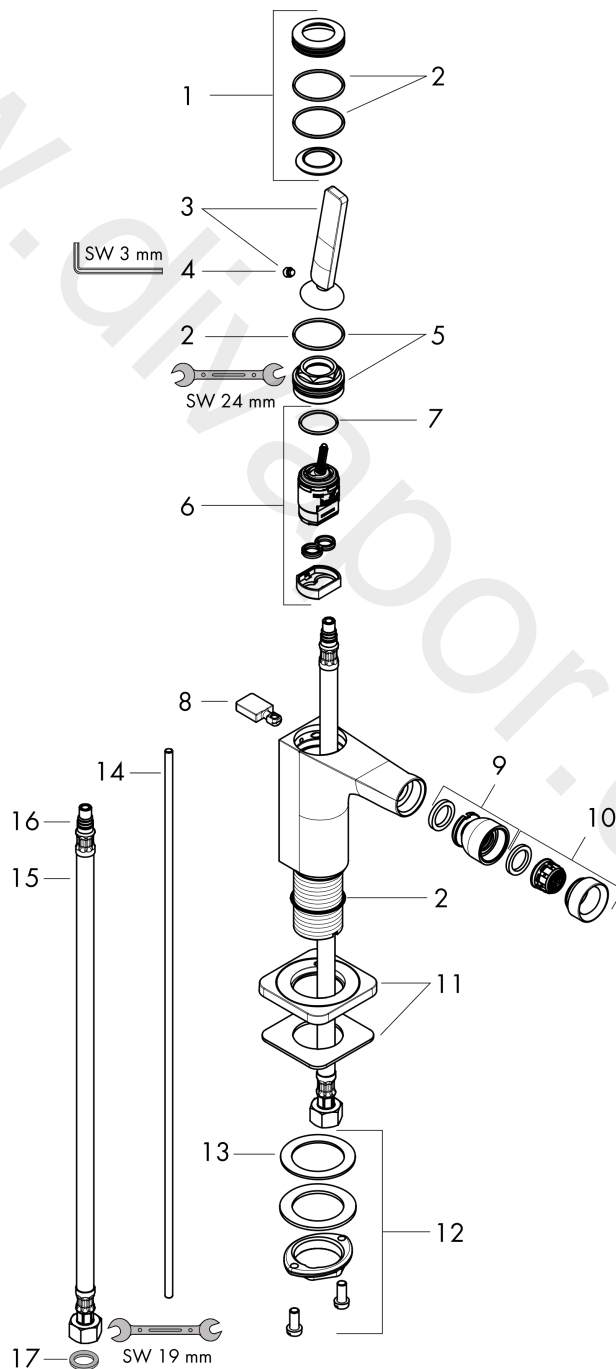

AXOR Citterio E
Single lever bidet mixer with pin handle and pop-up waste set
 Surfaces: Article Number: **36120830**

Exploded Drawing

Year of production: **11/16 - 12/19**

AXOR Citterio E
Single lever bidet mixer with pin handle and pop-up waste set
 Surfaces: Article Number: **36120830**

Spare part list

Year of production: **11/16 - 12/19**

Pos.		Article Number	Price	PU
1	escutcheon	92188830	£ 96,00	1
2	O-ring 30x1,5	98433000	£ 3,30	1
3	handle	92189830	£ 76,50	1
4	hollow set screw M6x6	97660000	£ 3,30	1
5	nut	95667000	£ 25,00	1
6	cartridge, assy	96339000	£ 79,00	1
7	O-ring 21,95x1,78	95169000	£ 3,30	1
8	diverter knob	92197830	£ 37,50	1
9	ball joint	96050830	£ 64,50	1
10	aerator M24x1 (7 l/min)	94005830	£ 37,50	1
11	escutcheon	92190830	£ 96,00	1
12	fixing set (Ø 32)	13961000	£ 25,00	1
13	lever collar	97548000	£ 3,30	1
14	pull rod	95128830	£ 76,50	1
15	connection hose 600 mm M8x0,75 G3/8	95664000	£ 35,00	1
16	O-ring 7x1,5	98422000	£ 3,30	1
17	sealing set	95581000	£ 6,10	1
a	fixation extension 35 mm	13898000	£ 79,00	1
b	pop up waste	94139830	£ 173,00	1