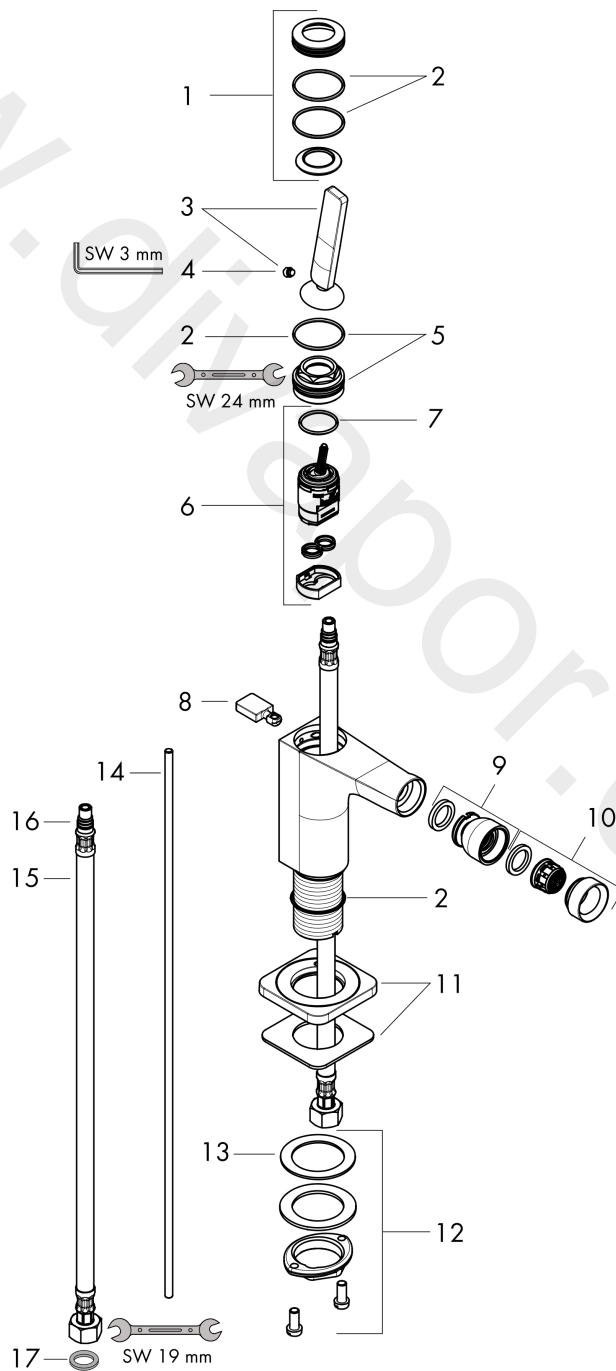

**AXOR Citterio E**  
**Single lever bidet mixer with pin handle and pop-up waste set**  
 Surfaces: Article Number: **36120930**

## Exploded Drawing

Year of production: **11/16 - 12/19**

## AXOR Citterio E

Single lever bidet mixer with pin handle and pop-up waste set

Surfaces: Article Number: **36120930**

### Spare part list

Year of production: **11/16 - 12/19**

Pos.		Article Number	Price	PU
1	escutcheon	92188930	£ 96,00	1
2	O-ring 30x1,5	98433000	£ 3,30	1
3	handle	92189930	£ 76,50	1
4	hollow set screw M6x6	97660000	£ 3,30	1
5	nut	95667000	£ 25,00	1
6	cartridge, assy	96339000	£ 79,00	1
7	O-ring 21,95x1,78	95169000	£ 3,30	1
8	diverter knob	92197930	£ 37,50	1
9	ball joint	96050930	£ 64,50	1
10	aerator M24x1 (7 l/min)	94005930	£ 37,50	1
11	escutcheon	92190930	£ 96,00	1
12	fixing set (Ø 32)	13961000	£ 25,00	1
13	lever collar	97548000	£ 3,30	1
14	pull rod	95128930	£ 76,50	1
15	connection hose 600 mm M8x0,75 G3/8	95664000	£ 35,00	1
16	O-ring 7x1,5	98422000	£ 3,30	1
17	sealing set	95581000	£ 6,10	1
a	fixation extension 35 mm	13898000	£ 79,00	1
b	pop up waste	94139930	£ 163,00	1