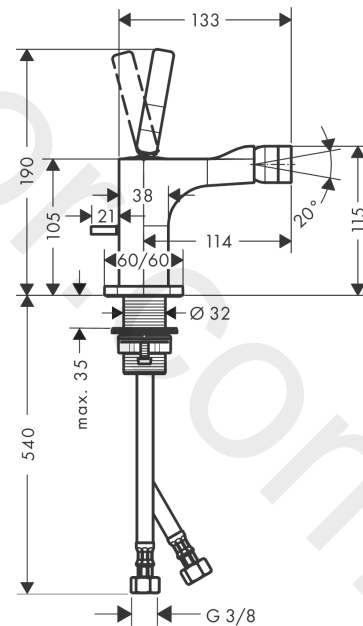

AXOR Citterio E
Single lever bidet mixer with pin handle and pop-up waste set
 Finish: **Polished Gold Optic** Article Number: **36120990**

product features

- consists of: single lever bidet mixer, waste set
- projection: 114 mm
- spout height: 105 mm
- aerator with ball pivot
- spray type: normal spray
- maximum flow rate at 3 bar: 7,2 l/min
- ceramic cartridge
- suitable for continous flow water heaters
- pop-up waste set G 1¼
- connection type: G ¾ connections
- connection dimension: DN15

Article Details

Price excl. VAT 662,50 £

Technology

Product image

Scale drawing

AXOR Citterio E
Single lever bidet mixer with pin handle and pop-up waste set
 Finish: **Polished Gold Optic** Article Number: **36120990**

Spare part list

Year of production: >11/16

| Pos. | | Article Number | Price | PU |
|------|-------------------------------------|----------------|----------|----|
| 1 | escutcheon | 92188990 | £ 96,00 | 1 |
| 2 | O-ring 30x1,5 | 98433000 | £ 3,30 | 1 |
| 3 | handle | 92189990 | £ 76,50 | 1 |
| 4 | hollow set screw M6x6 | 97660000 | £ 3,30 | 1 |
| 5 | nut | 95667000 | £ 25,00 | 1 |
| 6 | cartridge, assy | 96339000 | £ 79,00 | 1 |
| 7 | O-ring 21,95x1,78 | 95169000 | £ 3,30 | 1 |
| 8 | diverter knob | 92197990 | £ 38,00 | 1 |
| 9 | ball joint | 96050990 | £ 64,00 | 1 |
| 10 | aerator M24x1 (7 l/min) | 94005990 | £ 38,00 | 1 |
| 11 | escutcheon | 92190990 | £ 96,00 | 1 |
| 12 | fixing set (Ø 32) | 13961000 | £ 25,00 | 1 |
| 13 | lever collar | 97548000 | £ 3,30 | 1 |
| 14 | pull rod | 95128990 | £ 76,50 | 1 |
| 15 | connection hose 600 mm M8x0,75 G3/8 | 95664000 | £ 35,00 | 1 |
| 16 | O-ring 7x1,5 | 98422000 | £ 3,30 | 1 |
| 17 | sealing set | 95581000 | £ 6,10 | 1 |
| a | fixation extension 35 mm | 13898000 | £ 79,00 | 1 |
| b | pop up waste | 94139990 | £ 144,00 | 1 |