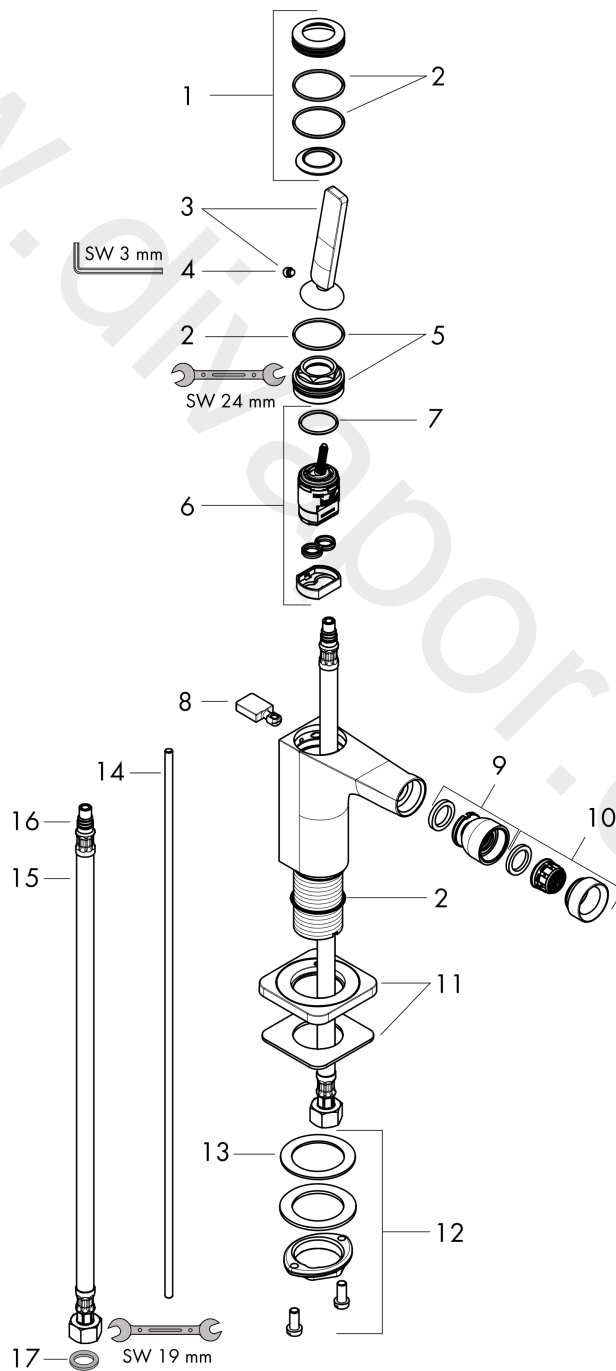

AXOR Citterio E
Single lever bidet mixer with pin handle and pop-up waste set
 Finish: **Polished Gold Optic** Article Number: **36120990**

product features

- consists of: single lever bidet mixer, waste set
- projection: 114 mm
- spout height: 105 mm
- aerator with ball pivot
- spray type: normal spray
- maximum flow rate at 3 bar: 7,2 l/min
- ceramic cartridge
- suitable for continous flow water heaters
- pop-up waste set G 1¼
- connection type: G ¾ connections
- connection dimension: DN15

Flowchart

AXOR Citterio E
Single lever bidet mixer with pin handle and pop-up waste set
 Finish: **Polished Gold Optic** Article Number: **36120990**

Exploded Drawing

Year of production: >11/16

AXOR Citterio E
Single lever bidet mixer with pin handle and pop-up waste set
 Finish: **Polished Gold Optic** Article Number: **36120990**

Spare part list

Year of production: >11/16

| Pos. | | Article Number | Price | PU |
|------|-------------------------------------|----------------|----------|----|
| 1 | escutcheon | 92188990 | £ 96,00 | 1 |
| 2 | O-ring 30x1,5 | 98433000 | £ 3,30 | 1 |
| 3 | handle | 92189990 | £ 76,50 | 1 |
| 4 | hollow set screw M6x6 | 97660000 | £ 3,30 | 1 |
| 5 | nut | 95667000 | £ 25,00 | 1 |
| 6 | cartridge, assy | 96339000 | £ 79,00 | 1 |
| 7 | O-ring 21,95x1,78 | 95169000 | £ 3,30 | 1 |
| 8 | diverter knob | 92197990 | £ 38,00 | 1 |
| 9 | ball joint | 96050990 | £ 64,00 | 1 |
| 10 | aerator M24x1 (7 l/min) | 94005990 | £ 38,00 | 1 |
| 11 | escutcheon | 92190990 | £ 96,00 | 1 |
| 12 | fixing set (Ø 32) | 13961000 | £ 25,00 | 1 |
| 13 | lever collar | 97548000 | £ 3,30 | 1 |
| 14 | pull rod | 95128990 | £ 76,50 | 1 |
| 15 | connection hose 600 mm M8x0,75 G3/8 | 95664000 | £ 35,00 | 1 |
| 16 | O-ring 7x1,5 | 98422000 | £ 3,30 | 1 |
| 17 | sealing set | 95581000 | £ 6,10 | 1 |
| a | fixation extension 35 mm | 13898000 | £ 79,00 | 1 |
| b | pop up waste | 94139990 | £ 144,00 | 1 |