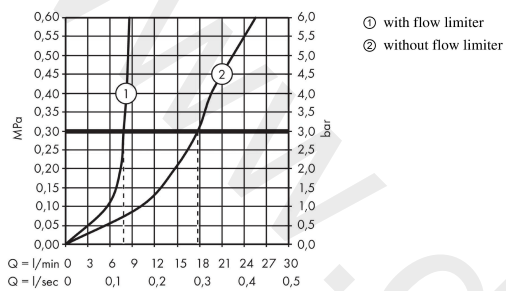

AXOR Citterio E
Single lever bidet mixer with pin handle and pop-up waste set
Finish: **Polished Gold Optic** Article Number: **36120990**

Flowchart