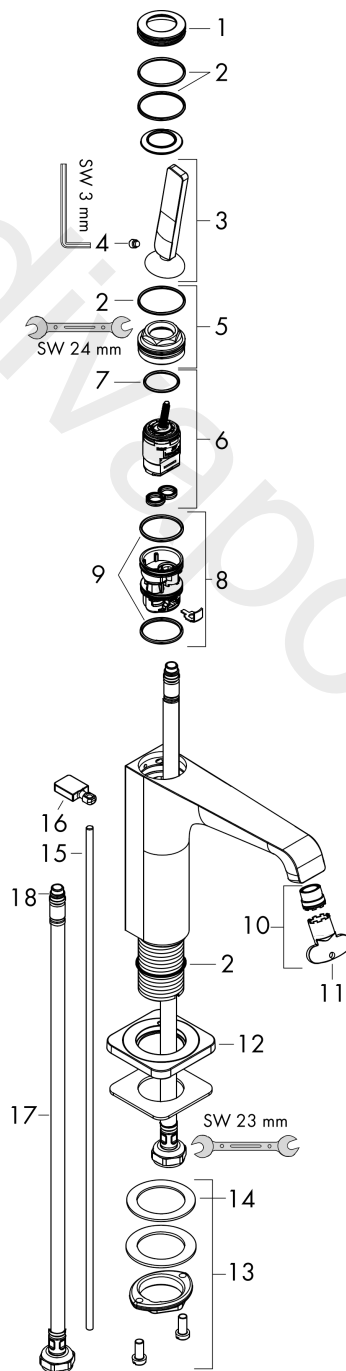

AXOR Citterio E
Single lever basin mixer 130 with pop-up waste set 2 ticks
 Finish: **Chrome** Article Number: **36131009**

product features

- consists of: single lever basin mixer, waste set
- ComfortZone 130
- projection: 143 mm
- spout height: 126 mm
- handle variant: pin handle
- spray type: laminar spray
- maximum flow rate at 3 bar: 3,5 l/min
- ceramic cartridge
- pop-up waste set G 1¼
- connection type: G ½ connections
- connection dimension: DN15

Exploded Drawing

Year of production: >04/20

AXOR Citterio E
Single lever basin mixer 130 with pop-up waste set 2 ticks
 Finish: **Chrome** Article Number: **36131009**

Spare part list

Year of production: >04/20

| Pos. | | Article Number | Price | PU |
|------|-------------------------------------|----------------|----------|----|
| 1 | escutcheon | 92188000 | £ 64,00 | 1 |
| 2 | O-ring 30x1,5 | 98433000 | £ 3,30 | 1 |
| 3 | handle | 92189000 | £ 51,00 | 1 |
| 4 | hollow set screw M6x6 | 97660000 | £ 3,30 | 1 |
| 5 | nut | 95667000 | £ 25,00 | 1 |
| 6 | cartridge, assy | 92930000 | £ 64,00 | 1 |
| 7 | O-ring 21,95x1,78 | 95169000 | £ 3,30 | 1 |
| 8 | adapter for cartridge | 95289000 | £ 25,00 | 1 |
| 9 | O-ring 26x2 | 98147000 | £ 3,30 | 1 |
| 10 | aerator M16,5x1 (3,8 l/min) | 92920000 | £ 35,00 | 1 |
| 11 | special tool | 98987000 | £ 9,00 | 1 |
| 12 | escutcheon | 92190000 | £ 64,00 | 1 |
| 13 | fixing set (Ø 32) | 13961000 | £ 25,00 | 1 |
| 14 | lever collar | 97548000 | £ 3,30 | 1 |
| 15 | pull rod | 95128000 | £ 51,00 | 1 |
| 16 | diverter knob | 92197000 | £ 25,00 | 1 |
| 17 | connection hose 600 mm M8x0,75 G1/2 | 92482000 | £ 43,00 | 1 |
| 18 | O-ring 6,6x1,6 | 93019000 | £ 3,30 | 1 |
| a | pop up waste | 51302000 | £ 115,00 | 1 |
| b | pop up waste | 94139007 | - | 1 |
| c | fixation extension 35 mm | 13898000 | £ 79,00 | 1 |