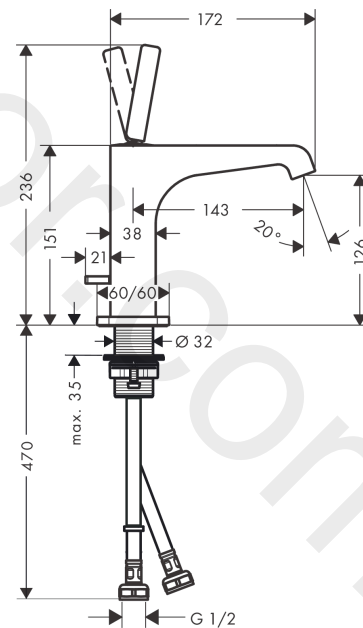

Scale drawing