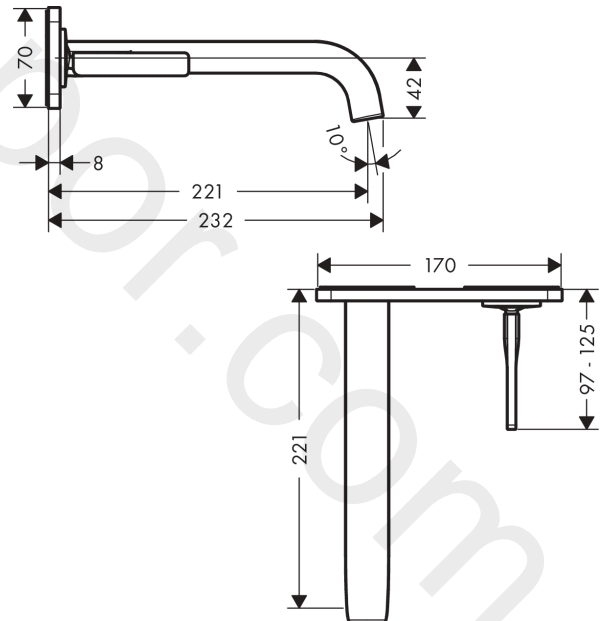

## AXOR Citterio E

Single lever basin mixer for concealed installation wall-mounted with spout 221 mm and plate 3 ticks

Finish: **Chrome** Article Number: **36134009**

### product features

- consists of: single lever basin mixer for concealed installation wall-mounted, waste set
- projection: 221 mm
- handle variant: pin handle
- maximum flow rate at 3 bar: 1,4 l/min
- ceramic cartridge
- non-closing waste set
- connection type: basic set
- handle can be positioned on the right or left, depending on the basic set installation

### Scale drawing

### Spare part list

Year of production: >04/20

Pos.		Article Number	Price	PU
1	spout 220 mm	92336000	£ 370,00	1
2	aerator M16,5x1 (1,9 l/min)	93178000	£ 20,50	1
3	special tool	98987000	£ 9,00	1
4	escutcheon for spout	93097000	£ 51,00	1
5	O-ring 57x2,5	98394000	£ 6,10	1
6	nut	97601000	£ 20,50	1
7	flange	95776000	£ 51,00	1
8	handle	92335000	£ 173,00	1
9	hollow set screw M4x6	97767000	£ 3,30	1
10	escutcheon for handle	96912000	£ 51,00	1
11	escutcheon	92496000	£ 445,00	1
12	connecting thread G½	95626000	£ 43,00	1
13	O-ring 13x2	98128000	£ 3,30	1
14	nut	95777000	£ 79,00	1
15	O-ring 34x2	98383000	£ 6,10	1
16	cartridge, assy	92930000	£ 64,00	1
17	O-ring 21,95x1,78	95169000	£ 3,30	1
18	adapter for cartridge	95644000	£ 16,10	1
19	fixing set	97971000	£ 43,00	1
20	conversion kit	95643000	£ 43,00	1
21	adapter for cartridge	97280000	£ 6,10	1
22	extension set for 38111180	38982000	£ 173,00	1
23	extension set 25 mm for 13622180	31971000	£ 169,00	1
a	base body	13623180	£ 355,00	1
b	waste	50001000	£ 71,00	1