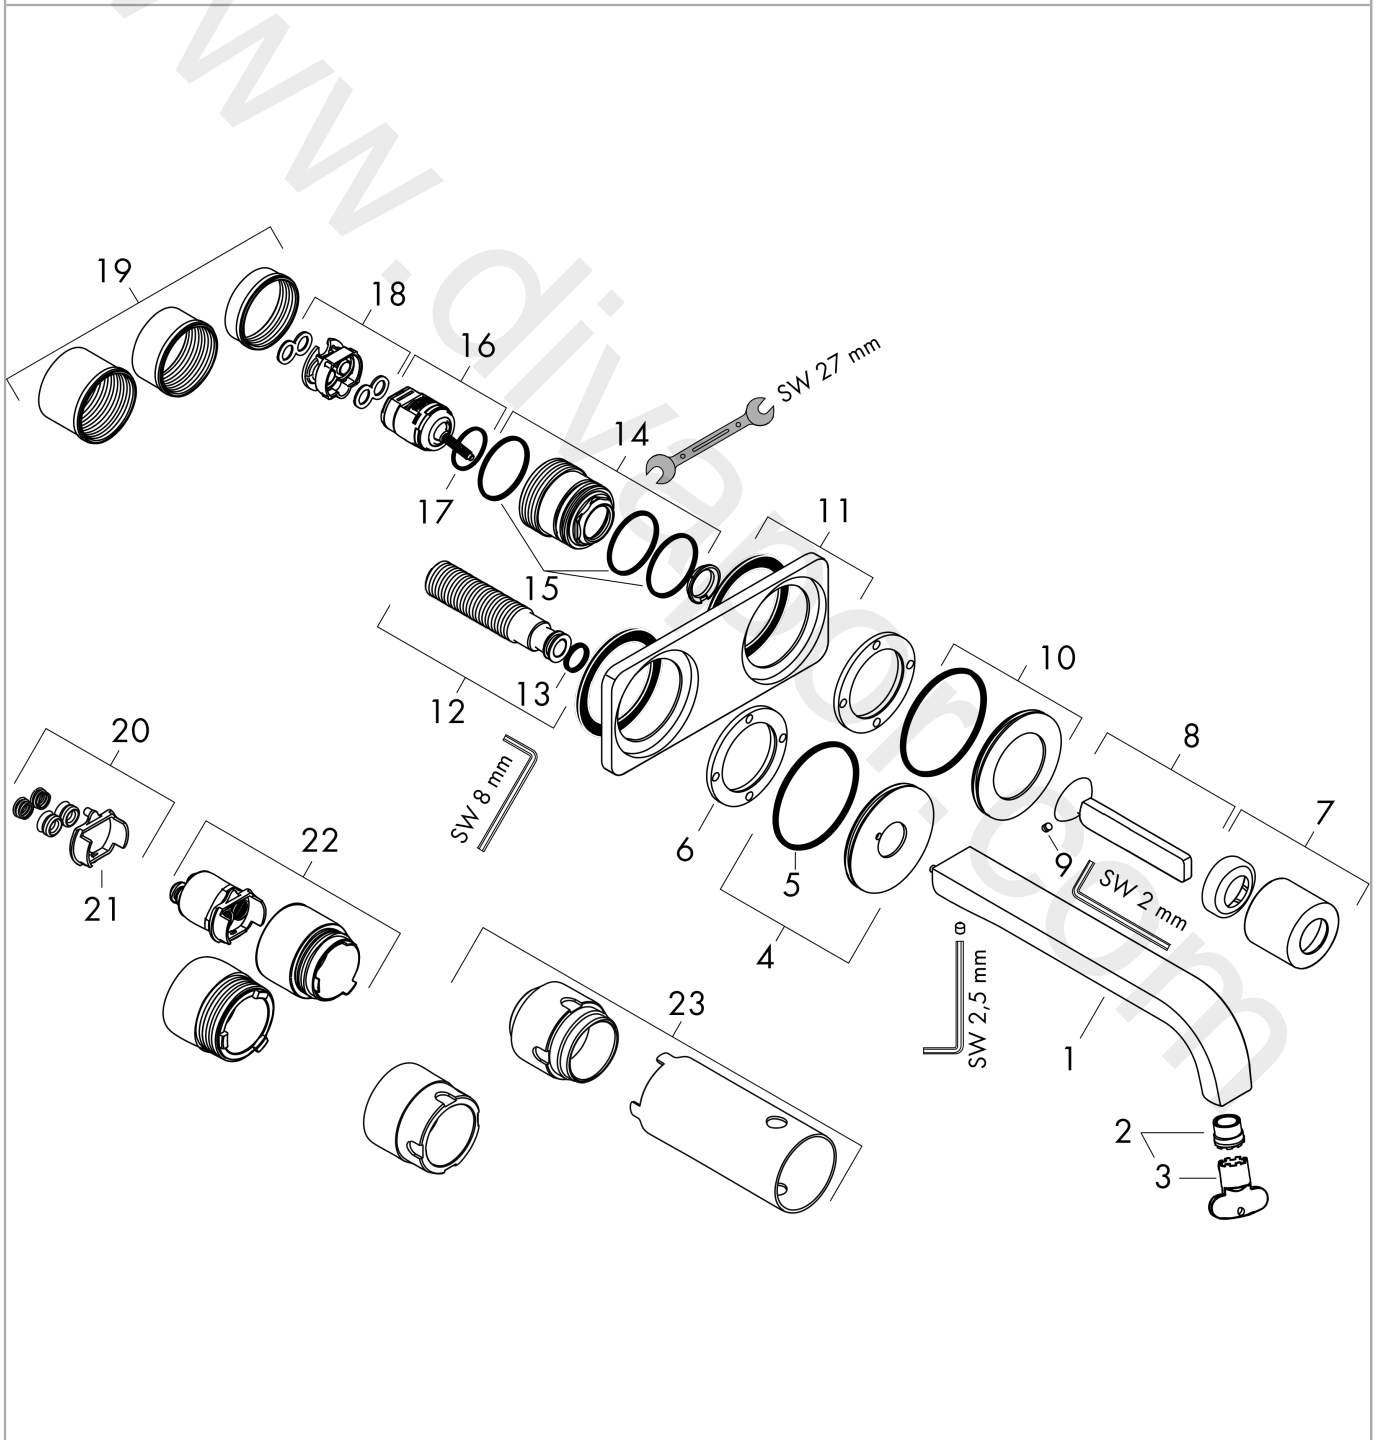

### product features

- consists of: single lever basin mixer for concealed installation wall-mounted, waste set
- projection: 221 mm
- handle variant: pin handle
- maximum flow rate at 3 bar: 1,4 l/min
- ceramic cartridge
- non-closing waste set
- connection type: basic set
- handle can be positioned on the right or left, depending on the basic set installation

## AXOR Citterio E

Single lever basin mixer for concealed installation wall-mounted with spout 221 mm and plate 3 ticks

Finish: **Chrome** Article Number: **36134009**

### Exploded Drawing

Year of production: >04/20

### Spare part list

Year of production: >04/20

Pos.		Article Number	Price	PU
1	spout 220 mm	92336000	£ 370,00	1
2	aerator M16,5x1 (1,9 l/min)	93178000	£ 20,50	1
3	special tool	98987000	£ 9,00	1
4	escutcheon for spout	93097000	£ 51,00	1
5	O-ring 57x2,5	98394000	£ 6,10	1
6	nut	97601000	£ 20,50	1
7	flange	95776000	£ 51,00	1
8	handle	92335000	£ 173,00	1
9	hollow set screw M4x6	97767000	£ 3,30	1
10	escutcheon for handle	96912000	£ 51,00	1
11	escutcheon	92496000	£ 445,00	1
12	connecting thread G½	95626000	£ 43,00	1
13	O-ring 13x2	98128000	£ 3,30	1
14	nut	95777000	£ 79,00	1
15	O-ring 34x2	98383000	£ 6,10	1
16	cartridge, assy	92930000	£ 64,00	1
17	O-ring 21,95x1,78	95169000	£ 3,30	1
18	adapter for cartridge	95644000	£ 16,10	1
19	fixing set	97971000	£ 43,00	1
20	conversion kit	95643000	£ 43,00	1
21	adapter for cartridge	97280000	£ 6,10	1
22	extension set for 38111180	38982000	£ 173,00	1
23	extension set 25 mm for 13622180	31971000	£ 169,00	1
a	base body	13623180	£ 355,00	1
b	waste	50001000	£ 71,00	1