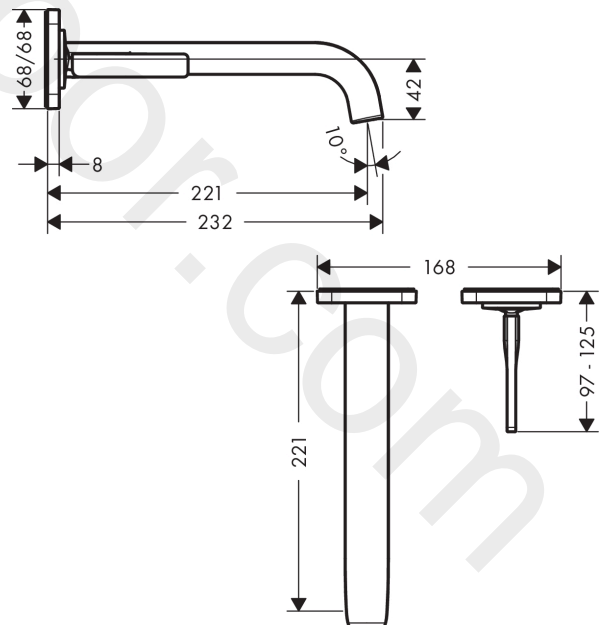

AXOR Citterio E

Single lever basin mixer for concealed installation wall-mounted with spout 221 mm and escutcheons 2 ticks

Finish: **Chrome** Article Number: **36143009**

product features

- consists of: single lever basin mixer for concealed installation wall-mounted, waste set
- projection: 221 mm
- handle variant: pin handle
- spray type: laminar spray
- maximum flow rate at 3 bar: 3,8 l/min
- ceramic cartridge
- suitable for continuous flow water heaters
- non-closing waste set
- connection type: basic set
- handle can be positioned on the right or left, depending on the basic set installation

Technology

Product image

Scale drawing

AXOR Citterio E

Single lever basin mixer for concealed installation wall-mounted with spout 221 mm and escutcheons 2 ticks

Finish: **Chrome** Article Number: **36143009**

Flowchart

AXOR Citterio E

Single lever basin mixer for concealed installation wall-mounted with spout 221 mm and escutcheons 2 ticks

Finish: **Chrome** Article Number: **36143009**

Exploded Drawing

Year of production: >04/20

Pos.		Article Number	Price	PU
1	connecting thread G½	95626000	£ 43,00	1
2	O-ring 13x2	98128000	£ 3,30	1
3	escutcheon for spout	92337000	£ 173,00	1
4	O-ring 47x2	98392000	£ 3,30	1
5	spout 220 mm	92336000	£ 370,00	1
6	aerator M16,5x1 (3,8 l/min)	92920000	£ 35,00	1
7	special tool	98987000	£ 9,00	1
8	flange	95776000	£ 51,00	1
9	handle	92335000	£ 173,00	1
10	hollow set screw M4x6	97767000	£ 3,30	1
11	escutcheon for handle	92334000	£ 173,00	1
12	nut	95777000	£ 79,00	1
13	O-ring 34x2	98383000	£ 6,10	1
14	cartridge, assy	92930000	£ 64,00	1
15	O-ring 21,95x1,78	95169000	£ 3,30	1
16	adapter for cartridge	95644000	£ 16,10	1
17	fixing set	97971000	£ 43,00	1
18	conversion kit	95643000	£ 43,00	1
19	extension set 25 mm for 13622180	31971000	£ 169,00	1
20	adapter for cartridge	97280000	£ 6,10	1
a	extension set for 38111180	38982000	£ 173,00	1