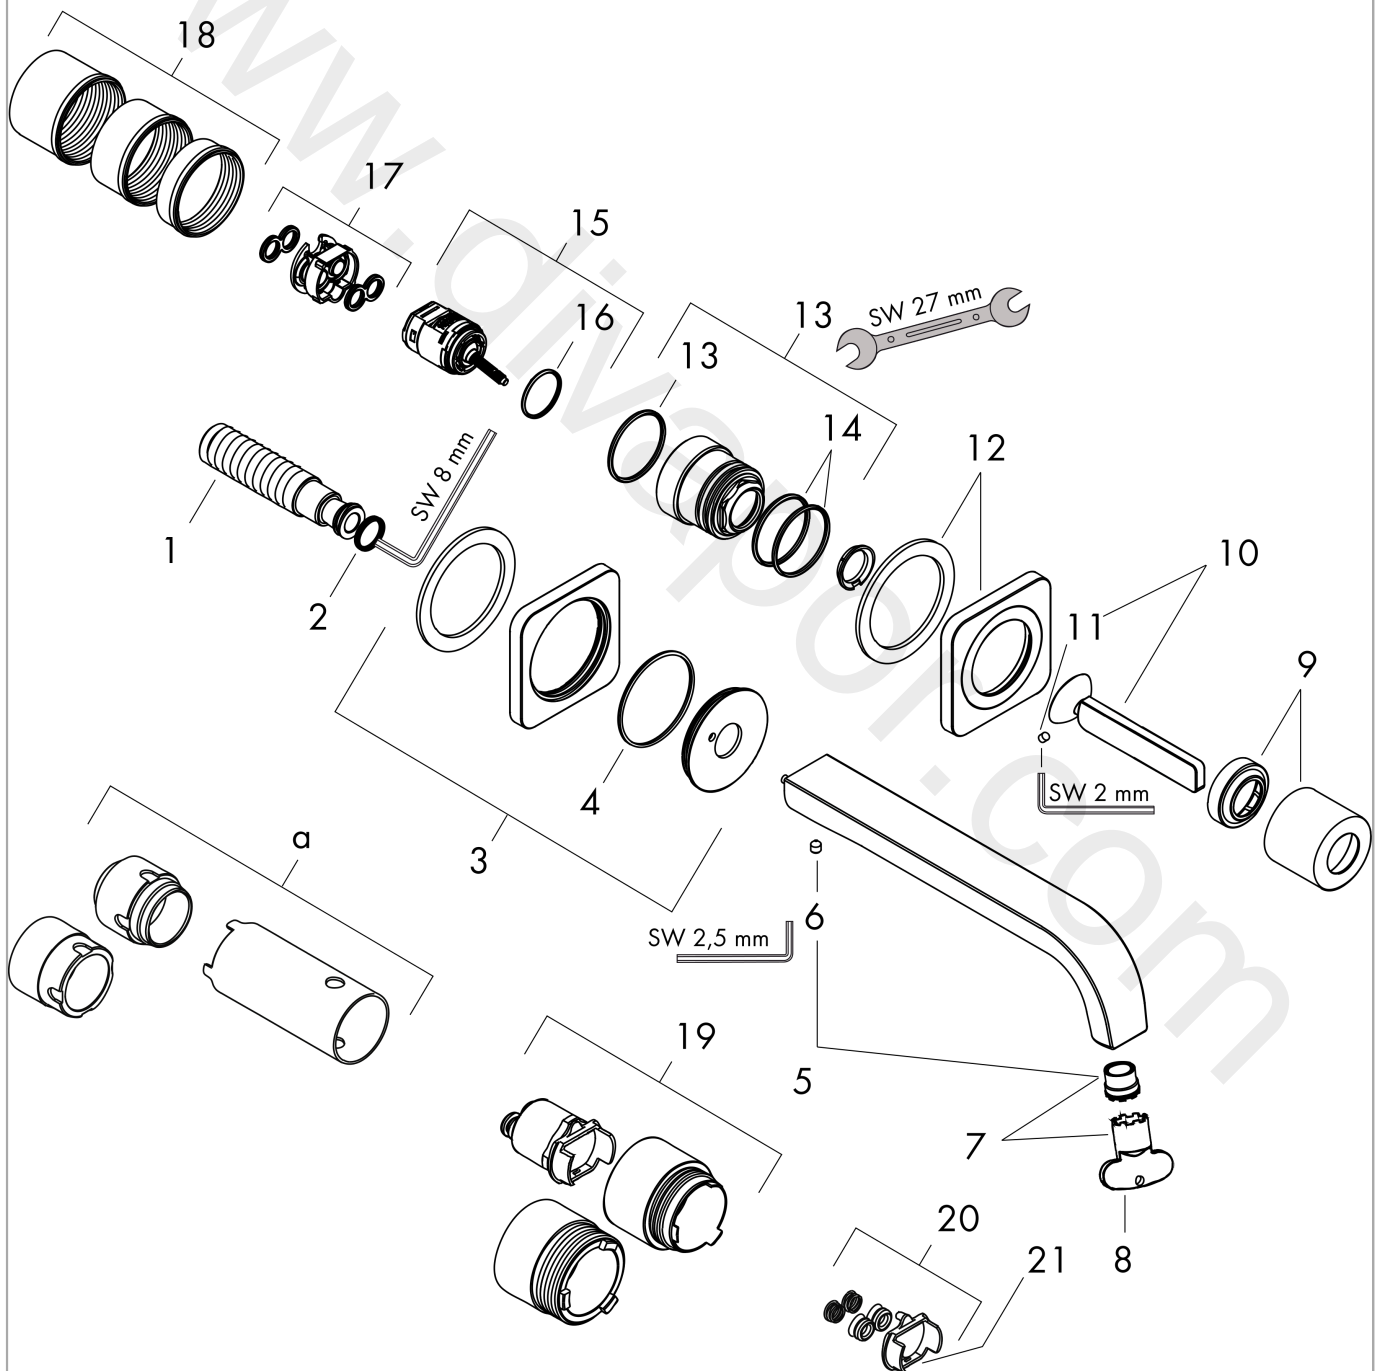

AXOR Citterio E

Single lever basin mixer for concealed installation wall-mounted with spout 221 mm and escutcheons 2 ticks

Finish: **Chrome** Article Number: **36143009**

product features

- consists of: single lever basin mixer for concealed installation wall-mounted, waste set
- projection: 221 mm
- handle variant: pin handle
- spray type: laminar spray
- maximum flow rate at 3 bar: 3,8 l/min
- ceramic cartridge
- suitable for continuous flow water heaters
- non-closing waste set
- connection type: basic set
- handle can be positioned on the right or left, depending on the basic set installation

Flowchart

AXOR Citterio E

Single lever basin mixer for concealed installation wall-mounted with spout 221 mm and escutcheons 2 ticks

Finish: **Chrome** Article Number: **36143009**

Exploded Drawing

Year of production: >04/20

AXOR Citterio E

Single lever basin mixer for concealed installation wall-mounted with spout 221 mm and escutcheons 2 ticks

Finish: **Chrome** Article Number: **36143009**

Spare part list

Year of production: >04/20

Pos.		Article Number	Price	PU
1	connecting thread G½	95626000	£ 43,00	1
2	O-ring 13x2	98128000	£ 3,30	1
3	escutcheon for spout	92337000	£ 173,00	1
4	O-ring 47x2	98392000	£ 3,30	1
5	spout 220 mm	92336000	£ 370,00	1
6	aerator M16,5x1 (3,8 l/min)	92920000	£ 35,00	1
7	special tool	98987000	£ 9,00	1
8	flange	95776000	£ 51,00	1
9	handle	92335000	£ 173,00	1
10	hollow set screw M4x6	97767000	£ 3,30	1
11	escutcheon for handle	92334000	£ 173,00	1
12	nut	95777000	£ 79,00	1
13	O-ring 34x2	98383000	£ 6,10	1
14	cartridge, assy	92930000	£ 64,00	1
15	O-ring 21,95x1,78	95169000	£ 3,30	1
16	adapter for cartridge	95644000	£ 16,10	1
17	fixing set	97971000	£ 43,00	1
18	conversion kit	95643000	£ 43,00	1
19	extension set 25 mm for 13622180	31971000	£ 169,00	1
20	adapter for cartridge	97280000	£ 6,10	1
a	extension set for 38111180	38982000	£ 173,00	1