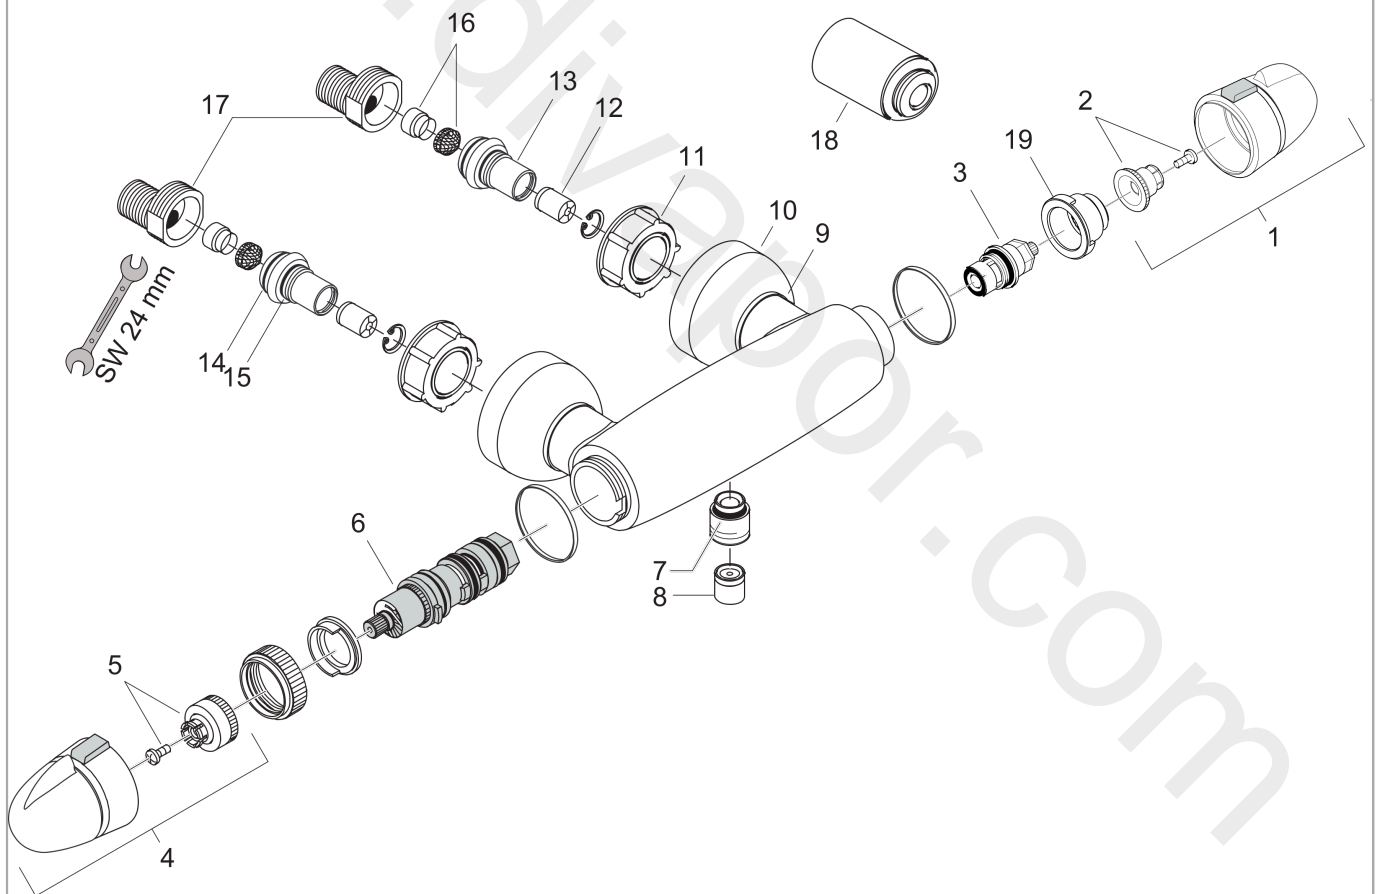

Ecostat 5001 Exposed Thermostatic Shower Mixer G 1/2
Surfaces: Article Number: **36360520**

Exploded Drawing

Year of production: **11/97 - 05/01**

Ecostat 5001 Exposed Thermostatic Shower Mixer G ½

Surfaces: Article Number: **36360520**

Spare part list

Year of production: **11/97 - 05/01**

Pos.		Article Number	Price	PU
1	handle for shut off unit	95044000	£ 79,00	1
2	handle fixing set	94184000	£ 6,10	1
3	shut off unit	94149000	£ 35,00	1
4	handle for thermostat	95043000	-	1
5	handle fixing set, temperature	96266000	£ 20,50	1
6	thermostat cartridge	94283000	-	1
7	O-ring 14x2	98129000	£ 3,30	1
8	set of non return valves DW 15	94074000	£ 16,10	1
9	plastic thread	97751000	£ 6,10	1
10	escutcheon Ø 68 mm	96428000	£ 16,10	1
11	sleeve nut	97528000	£ 9,00	1
12	non return valve DW 16	95033000	£ 9,00	1
13	connecting thread	97657000	£ 43,00	1
14	O-ring 20x2,5	92602000	£ 6,10	1
15	O-ring 17x1,5	98137000	£ 3,30	1
16	filter	95039000	£ 6,10	1
17	ball S - unions	13989000	£ 43,00	1
18	extension set 50 mm	96229000	-	1
19	stop ring for flow control	96430000	£ 6,10	1
a	ball s-unions 120 - 180 mm	13988000	£ 137,00	1