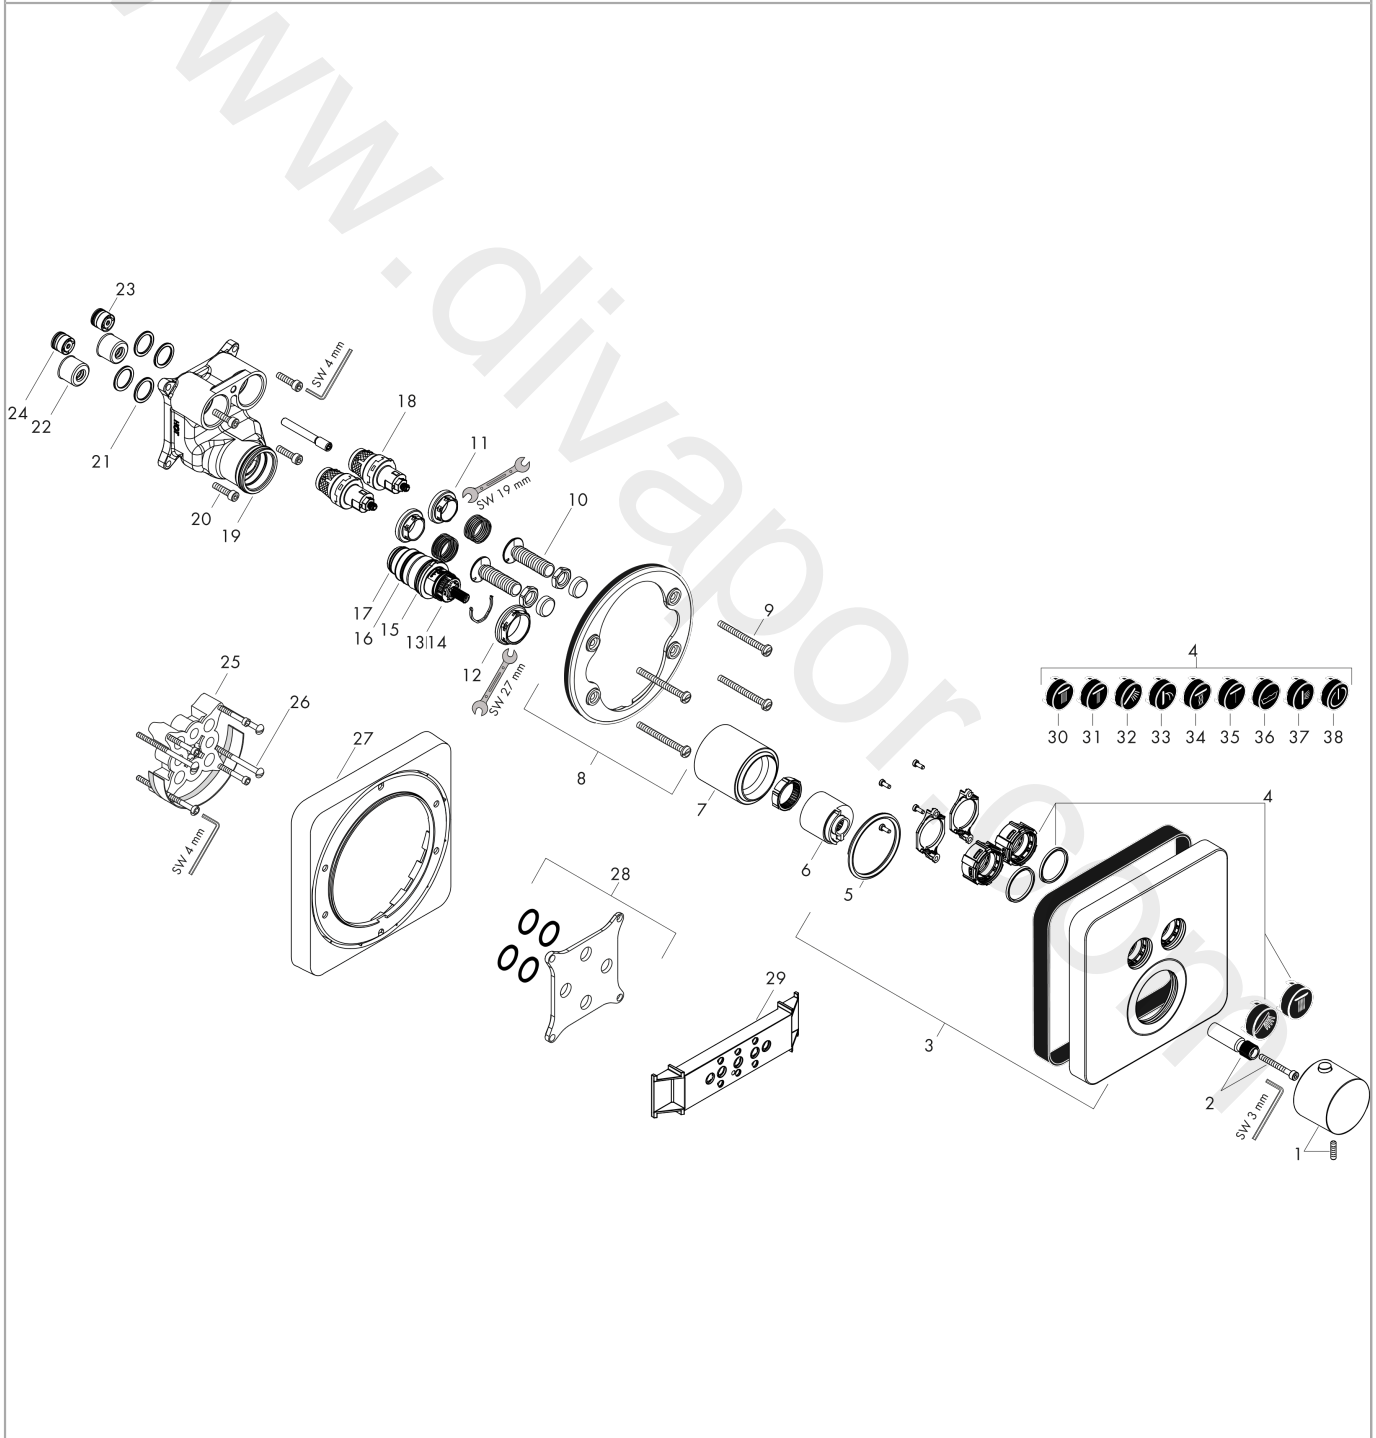

AXOR ShowerSolutions
Thermostat for concealed installation softsquare for 2 functions
 Surfaces: Article Number: **36707000**

Exploded Drawing

Year of production: **04/15 - 09/16**

AXOR ShowerSolutions
Thermostat for concealed installation softsquare for 2 functions
 Surfaces: Article Number: **36707000**

AXOR ShowerSolutions
Thermostat for concealed installation softsquare for 2 functions
 Surfaces: Article Number: **36707000**

Spare part list

Year of production: **04/15 - 09/16**

Pos.		Article Number	Price	PU
35	symbol Mono	93576610	£ 13,30	1
36	symbol tub	93577610	£ 13,30	1
37	symbol body shower	93578610	£ 13,30	1
38	symbol ON/OFF	93579610	£ 13,30	1
a	concealed item	01800180	£ 163,00	1
b	fixation set	96615000	£ 59,00	1