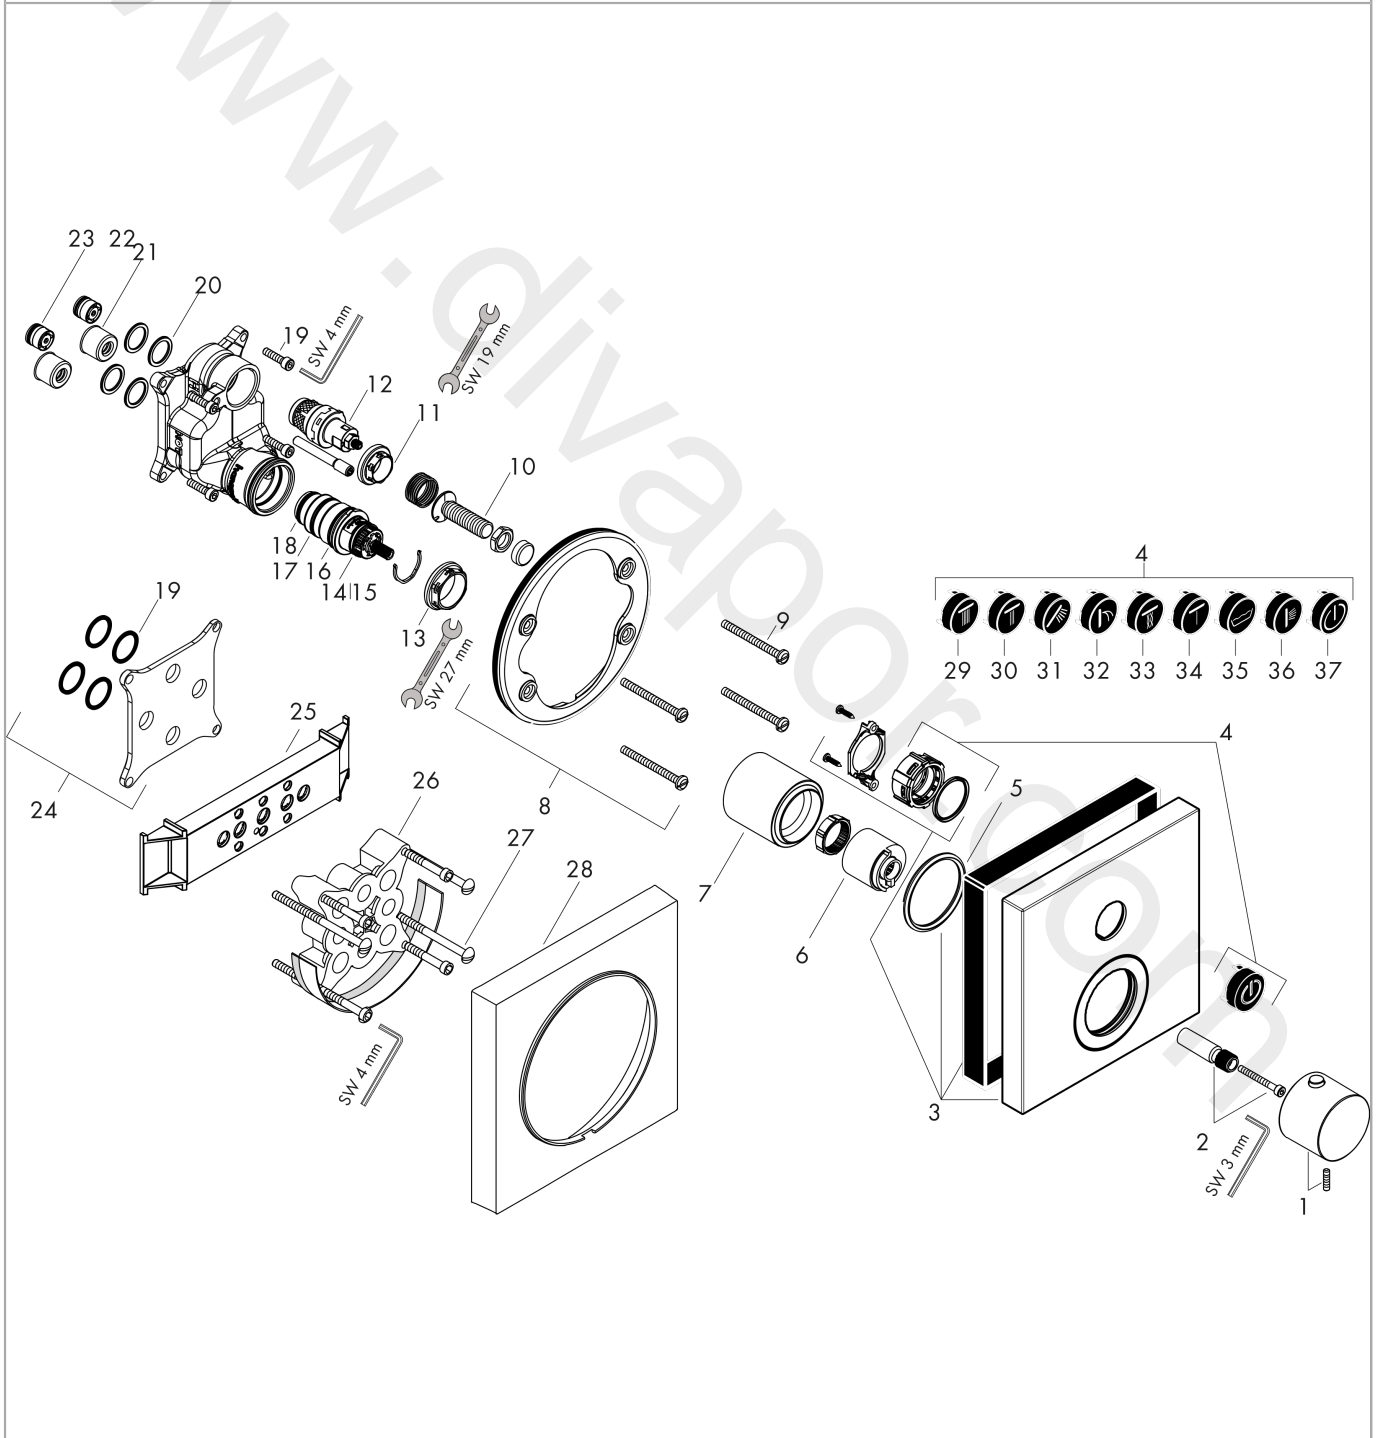

AXOR ShowerSelect
Thermostat for concealed installation square for 1 function
 Surfaces: Article Number: **36714000**

Exploded Drawing

Year of production: **05/15 - 10/16**

AXOR ShowerSelect
Thermostat for concealed installation square for 1 function
 Surfaces: Article Number: **36714000**

AXOR ShowerSelect
Thermostat for concealed installation square for 1 function
 Surfaces: Article Number: **36714000**

Spare part list

Year of production: **05/15 - 10/16**

Pos.		Article Number	Price	PU
35	symbol tub	93577610	£ 13,30	1
36	symbol body shower	93578610	£ 13,30	1
37	symbol ON/OFF	93579610	£ 13,30	1
a	concealed item	01800180	£ 163,00	1
b	adapter for exchanged connections	93181000	£ 275,00	1
c	fixation set	96615000	£ 59,00	1