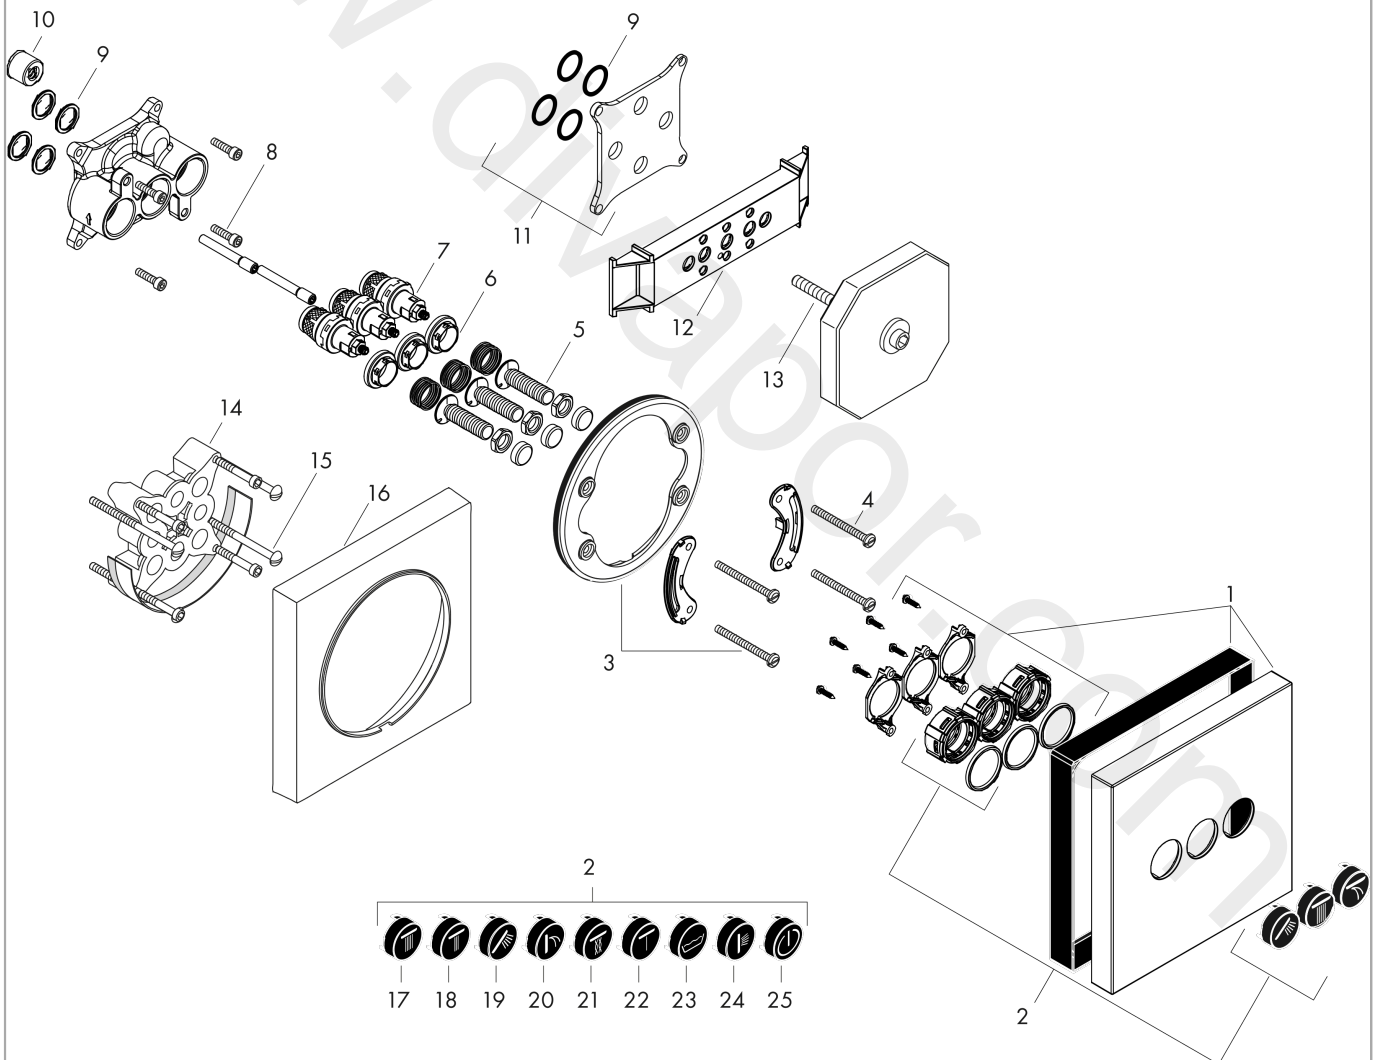

AXOR ShowerSelect
Valve for concealed installation square for 3 functions
Surfaces: Article Number: **36717000**

Exploded Drawing

Year of production: **04/15 - 09/16**

AXOR ShowerSelect
Valve for concealed installation square for 3 functions
 Surfaces: Article Number: **36717000**

Spare part list

Year of production: **04/15 - 09/16**

Pos.		Article Number	Price	PU
1	escutcheon 170 / 170 mm	92659000	£ 275,00	1
2	set of symbols	92544610	£ 137,00	1
3	holder for escutcheon	98793000	£ 43,00	1
4	set of fixing screws	96454000	£ 9,00	1
5	Select-adapter	92219000	£ 6,10	1
6	nut	98368000	£ 13,30	1
7	shut off unit	95758000	£ 110,00	1
8	set of screws	96525000	£ 9,00	1
9	O-ring 16x2	98133000	£ 3,30	1
10	noise reduction	94073000	£ 25,00	1
11	compensation set 1°	95521000	£ 173,00	1
12	fit-up aid	92540000	£ 14,10	1
13	flushing unit complete	15956000	-	1
14	extension 25 mm	13595000	£ 75,00	1
15	set of fixing screws	97747000	£ 3,30	1
16	extension 22 mm	97407000	£ 72,00	1
17	symbol head shower Rain large	93571610	£ 13,30	1
18	symbol head shower Rain small	93572610	£ 13,30	1
19	symbol handshower	93573610	£ 13,30	1
20	symbol Flood jet	93574610	£ 13,30	1
21	symbol Whirl	93575610	£ 13,30	1
22	symbol Mono	93576610	£ 13,30	1
23	symbol tub	93577610	£ 13,30	1
24	symbol body shower	93578610	£ 13,30	1
25	symbol ON/OFF	93579610	£ 13,30	1
a	concealed item	01800180	£ 163,00	1
b	fixation set	96615000	£ 59,00	1
c	Grease	90920000	£ 16,10	1