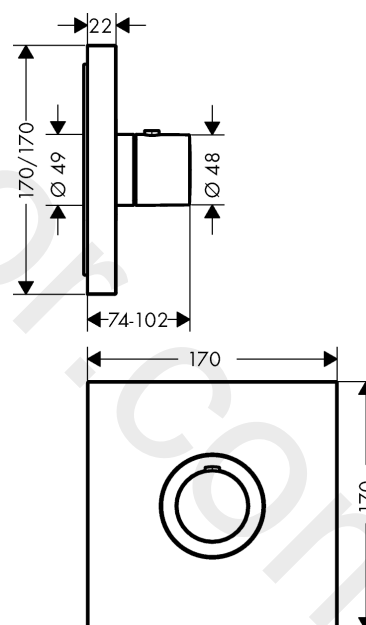

AXOR ShowerSelect
Thermostat HighFlow for concealed installation square
 Finish: **Satin Black** Article Number: **36718350**

product features

- thermostat cartridge
- maximum flow rate at 3 bar: 59 l/min
- flow rate upper outlet: 42 l/min
- flow rate lower outlet: 42 l/min
- safety stop at 40 °C
- temperature limitation adjustable
- connection type: basic set
- WRAS 2305061
- WRAS 2305061 - Approval letter 2305061

Article Details

Price excl. VAT 831,30 £

Product image

Scale drawing

AXOR ShowerSelect
Thermostat HighFlow for concealed installation square
 Finish: **Satin Black** Article Number: **36718350**

Flowchart

AXOR ShowerSelect
Thermostat HighFlow for concealed installation square
Finish: **Satin Black** Article Number: **36718350**

Exploded Drawing

Year of production: >07/19

AXOR ShowerSelect
Thermostat HighFlow for concealed installation square
 Finish: **Satin Black** Article Number: **36718350**

Spare part list

Year of production: >07/19

Pos.		Article Number	Price	PU
1	handle for thermostat	92534350	-	1
2	hollow set screw M4x16	97663000	£ 3,30	1
3	adapter for handle	98701000	£ 9,00	1
4	escutcheon 170 / 170 mm	92663350	-	1
5	O-ring 48x5	98174000	£ 3,30	1
6	sleeve	95331350	-	1
7	safety set for temperature control	97334000	£ 13,30	1
8	O-ring 45x1,5	92542000	£ 3,30	1
9	holder for escutcheon	98793000	£ 43,00	1
10	set of fixing screws	96454000	£ 9,00	1
11	thermostat cartridge	96633000	£ 137,00	1
12	O-ring 35x2	92604000	£ 6,10	1
13	sealing set	96636000	£ 51,00	1
14	O-ring 43x1,5	98148000	£ 3,30	1
15	set of screws	96525000	£ 9,00	1
16	O-ring 16x2	98133000	£ 3,30	1
17	non return valve (pressure-resistant up to 2 MPa)	93444000	£ 35,00	1
18	filter	98513000	£ 3,30	1
19	extension 25 mm	13595000	£ 75,00	1
20	set of fixing screws	97747000	£ 3,30	1