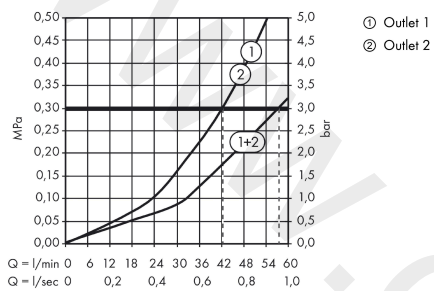

AXOR ShowerSelect
Thermostat HighFlow for concealed installation square
 Finish: **Satin Black** Article Number: **36718350**

product features

- thermostat cartridge
- maximum flow rate at 3 bar: 59 l/min
- flow rate upper outlet: 42 l/min
- flow rate lower outlet: 42 l/min
- safety stop at 40 °C
- temperature limitation adjustable
- connection type: basic set
- WRAS 2305061
- WRAS 2305061 - Approval letter 2305061

Article Details

Price excl. VAT 831,30 £

Product image

Scale drawing

AXOR ShowerSelect
Thermostat HighFlow for concealed installation square
 Finish: **Satin Black** Article Number: **36718350**

Flowchart

AXOR ShowerSelect
Thermostat HighFlow for concealed installation square
Finish: **Satin Black** Article Number: **36718350**