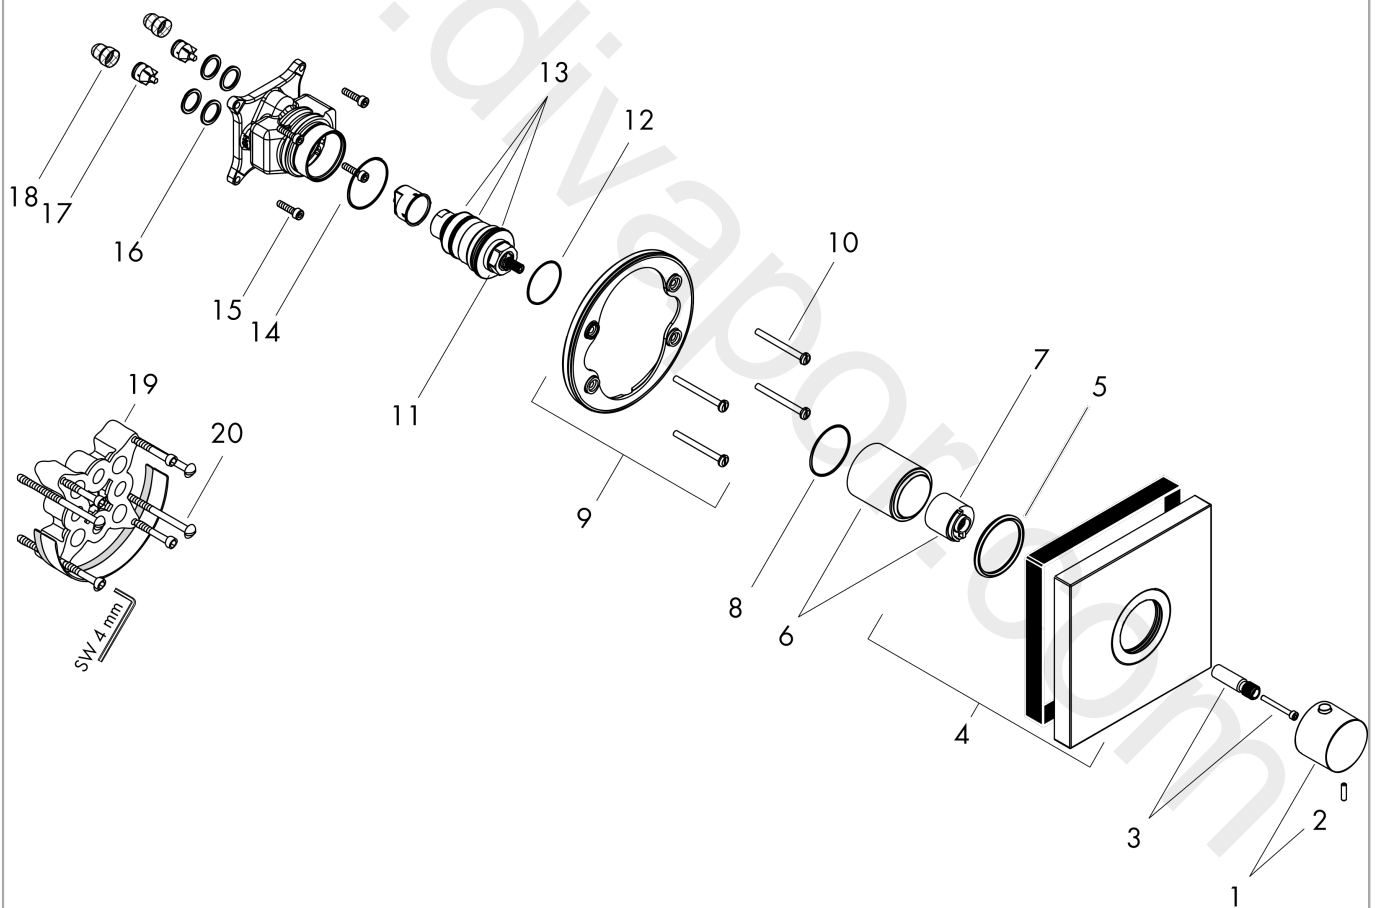

AXOR ShowerSelect
Thermostat HighFlow for concealed installation square
 Finish: **Satin Black** Article Number: **36718350**

product features

- thermostat cartridge
- maximum flow rate at 3 bar: 59 l/min
- flow rate upper outlet: 42 l/min
- flow rate lower outlet: 42 l/min
- safety stop at 40 °C
- temperature limitation adjustable
- connection type: basic set
- WRAS 2305061
- WRAS 2305061 - Approval letter 2305061

Article Details

Price excl. VAT 831,30 £

Product image

Scale drawing

AXOR ShowerSelect
Thermostat HighFlow for concealed installation square
 Finish: **Satin Black** Article Number: **36718350**

Flowchart

AXOR ShowerSelect
Thermostat HighFlow for concealed installation square
Finish: **Satin Black** Article Number: **36718350**

Exploded Drawing

Year of production: >07/19

AXOR ShowerSelect
Thermostat HighFlow for concealed installation square
 Finish: **Satin Black** Article Number: **36718350**

Spare part list

Year of production: >07/19

Pos.		Article Number	Price	PU
1	handle for thermostat	92534350	-	1
2	hollow set screw M4x16	97663000	£ 3,30	1
3	adapter for handle	98701000	£ 9,00	1
4	escutcheon 170 / 170 mm	92663350	-	1
5	O-ring 48x5	98174000	£ 3,30	1
6	sleeve	95331350	-	1
7	safety set for temperature control	97334000	£ 13,30	1
8	O-ring 45x1,5	92542000	£ 3,30	1
9	holder for escutcheon	98793000	£ 43,00	1
10	set of fixing screws	96454000	£ 9,00	1
11	thermostat cartridge	96633000	£ 137,00	1
12	O-ring 35x2	92604000	£ 6,10	1
13	sealing set	96636000	£ 51,00	1
14	O-ring 43x1,5	98148000	£ 3,30	1
15	set of screws	96525000	£ 9,00	1
16	O-ring 16x2	98133000	£ 3,30	1
17	non return valve (pressure-resistant up to 2 MPa)	93444000	£ 35,00	1
18	filter	98513000	£ 3,30	1
19	extension 25 mm	13595000	£ 75,00	1
20	set of fixing screws	97747000	£ 3,30	1