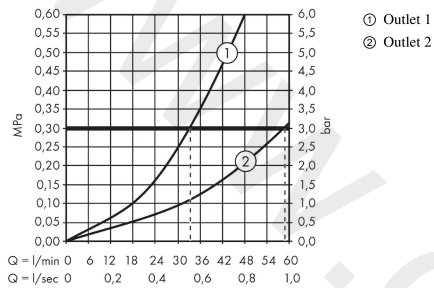

AXOR ShowerSelect

Thermostat HighFlow for concealed installation round for 1 function and additional outlet

Finish: Polished Brass Article Number: 36726930

Flowchart