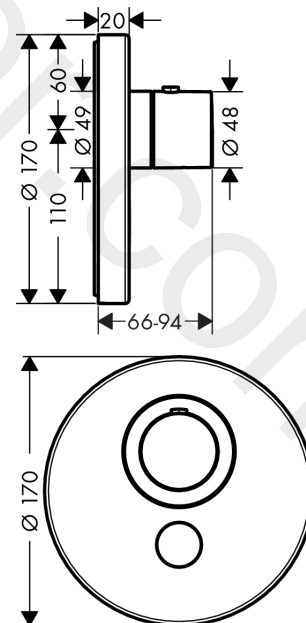

AXOR ShowerSelect

Thermostat HighFlow for concealed installation round for 1 function and additional outlet

Finish: **Polished Brass** Article Number: **36726930**

product features

- 1 function and 1 additional outlet
- thermostat cartridge
- Select push-button on/off control for 1 outlet
- maximum flow rate at 3 bar: 59 l/min
- flow rate hand shower connection at 3 bar: 34 l/min
- flow rate upper outlet: 59 l/min
- min. operating pressure: 1 bar
- max. operating pressure: 10 bar
- safety stop at 40 °C
- temperature limitation adjustable
- thermostat is delivered with button hand shower
- connection type: basic set
- WRAS 2211001 - Approval letter
- WRAS 2211001

Article Details

Price excl. VAT

1.087,50 £

Technology

Product image

Scale drawing

AXOR ShowerSelect

Thermostat HighFlow for concealed installation round for 1 function and additional outlet

Finish: Polished Brass Article Number: 36726930

Flowchart

AXOR ShowerSelect
Thermostat HighFlow for concealed installation round for 1 function and additional outlet
 Finish: **Polished Brass** Article Number: **36726930**

Exploded Drawing

Year of production: >04/17

AXOR ShowerSelect
Thermostat HighFlow for concealed installation round for 1 function and additional outlet
 Finish: **Polished Brass** Article Number: **36726930**