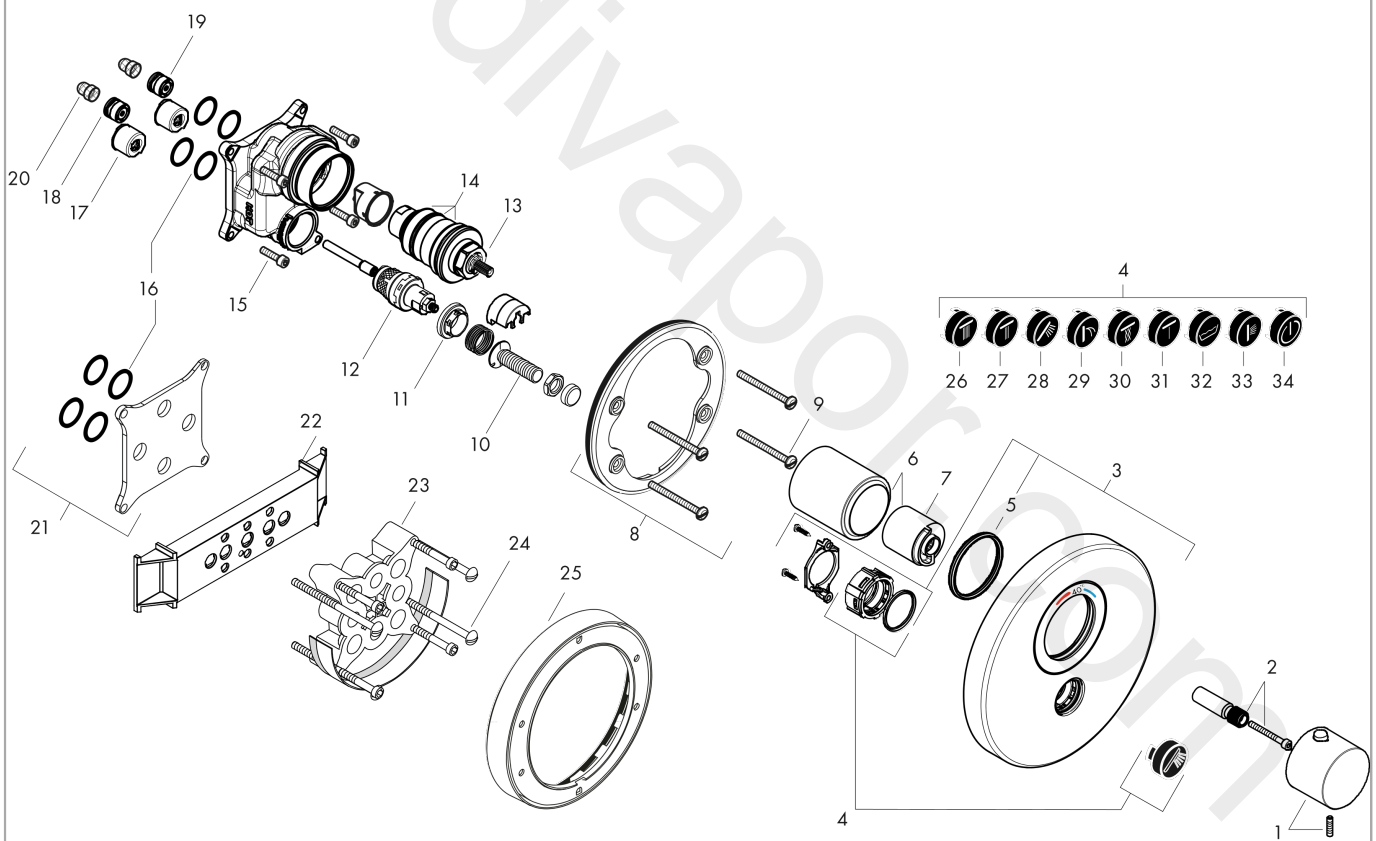

AXOR ShowerSelect
Thermostat HighFlow for concealed installation round for 1 function and additional outlet
Finish: **Polished Brass**   Article Number: **36726930**

Exploded Drawing

Year of production: >04/17

AXOR ShowerSelect
Thermostat HighFlow for concealed installation round for 1 function and additional outlet
Finish: **Polished Brass** Article Number: **36726930**

Spare part list

Year of production: >04/17

Pos.		Article Number	Price	PU
1	handle for thermostat	92534930	£ 142,00	1
2	adapter for handle	98701000	£ 9,00	1
3	escutcheon Ø 170 mm	92662930	-	1
4	set of symbols	92544610	£ 137,00	1
5	O-ring 48x4	98414000	£ 9,00	1
6	sleeve	98679930	£ 118,50	1
7	sub plate	96447000	£ 51,00	1
8	set of fixing screws	96454000	£ 9,00	1
9	Select-adapter	92219000	£ 6,10	1
10	nut	98368000	£ 13,30	1
11	shut off unit	95758000	£ 110,00	1
12	thermostat cartridge	96633000	£ 137,00	1
13	sealing set	96636000	£ 51,00	1
14	set of screws	96525000	£ 9,00	1
15	O-ring 16x2	98133000	£ 3,30	1
16	noise reduction	94073000	£ 25,00	1
17	non return valve (pressure-resistant up to 2 MPa)	92594000	£ 16,10	1
18	non return valve	97980000	£ 16,10	1
19	filter	98513000	£ 3,30	1
20	compensation set 1°	95521000	£ 173,00	1
21	fit-up aid	92540000	£ 14,10	1
22	extension 25 mm	13595000	£ 75,00	1
23	set of fixing screws	97747000	£ 3,30	1
24	extension 22 mm (Ø 170 mm)	13596930	£ 108,00	1
25	symbol head shower Rain large	93571610	£ 13,30	1
26	symbol head shower Rain small	93572610	£ 13,30	1
27	symbol handshower	93573610	£ 13,30	1
28	symbol Flood jet	93574610	£ 13,30	1
29	symbol Whirl	93575610	£ 13,30	1
30	symbol Mono	93576610	£ 13,30	1
31	symbol tub	93577610	£ 13,30	1
32	symbol body shower	93578610	£ 13,30	1
33	symbol ON/OFF	93579610	£ 13,30	1
a	concealed item	01800180	£ 163,00	1