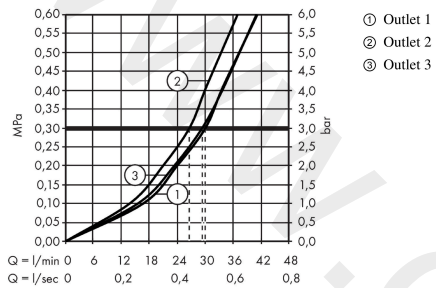

AXOR ShowerSelect
Valve for concealed installation round for 3 functions
 Finish: **Chrome** Article Number: **36727000**

product features

- 3 functions
- Start/stop valve to operate the functions
- Select push-button on/off control for 3 outlets
- simultaneous use of several outlets
- maximum flow rate at 3 bar: 30 l/min
- flow rate upper outlet: 26 l/min
- Flow rate left and right: 29 l/min
- safety stop at 40 °C
- valve is delivered with buttons Rain large, Waterfall, hand shower
- connection type: basic set
- WRAS 2012028
- WRAS 2012028 - WRAS Approval Letter

Article Details

Price excl. VAT 520,83 £

Technology

Product image

Scale drawing

AXOR ShowerSelect
Valve for concealed installation round for 3 functions
Finish: **Chrome** Article Number: **36727000**

Flowchart