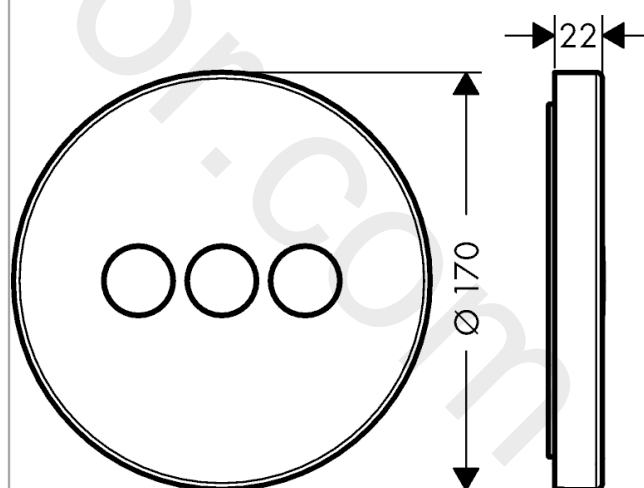

AXOR ShowerSelect
Valve for concealed installation round for 3 functions
 Finish: **Chrome** Article Number: **36727000**

product features

- 3 functions
- Start/stop valve to operate the functions
- Select push-button on/off control for 3 outlets
- simultaneous use of several outlets
- maximum flow rate at 3 bar: 30 l/min
- flow rate upper outlet: 26 l/min
- Flow rate left and right: 29 l/min
- safety stop at 40 °C
- valve is delivered with buttons Rain large, Waterfall, hand shower
- connection type: basic set
- WRAS 2012028
- WRAS 2012028 - WRAS Approval Letter

Article Details

Price excl. VAT 520,83 £

Technology

Product image

Scale drawing

AXOR ShowerSelect
Valve for concealed installation round for 3 functions
Finish: **Chrome** Article Number: **36727000**

Flowchart

AXOR ShowerSelect
Valve for concealed installation round for 3 functions
 Finish: **Chrome** Article Number: **36727000**

Exploded Drawing

Year of production: >10/16

AXOR ShowerSelect
Valve for concealed installation round for 3 functions
 Finish: **Chrome** Article Number: **36727000**