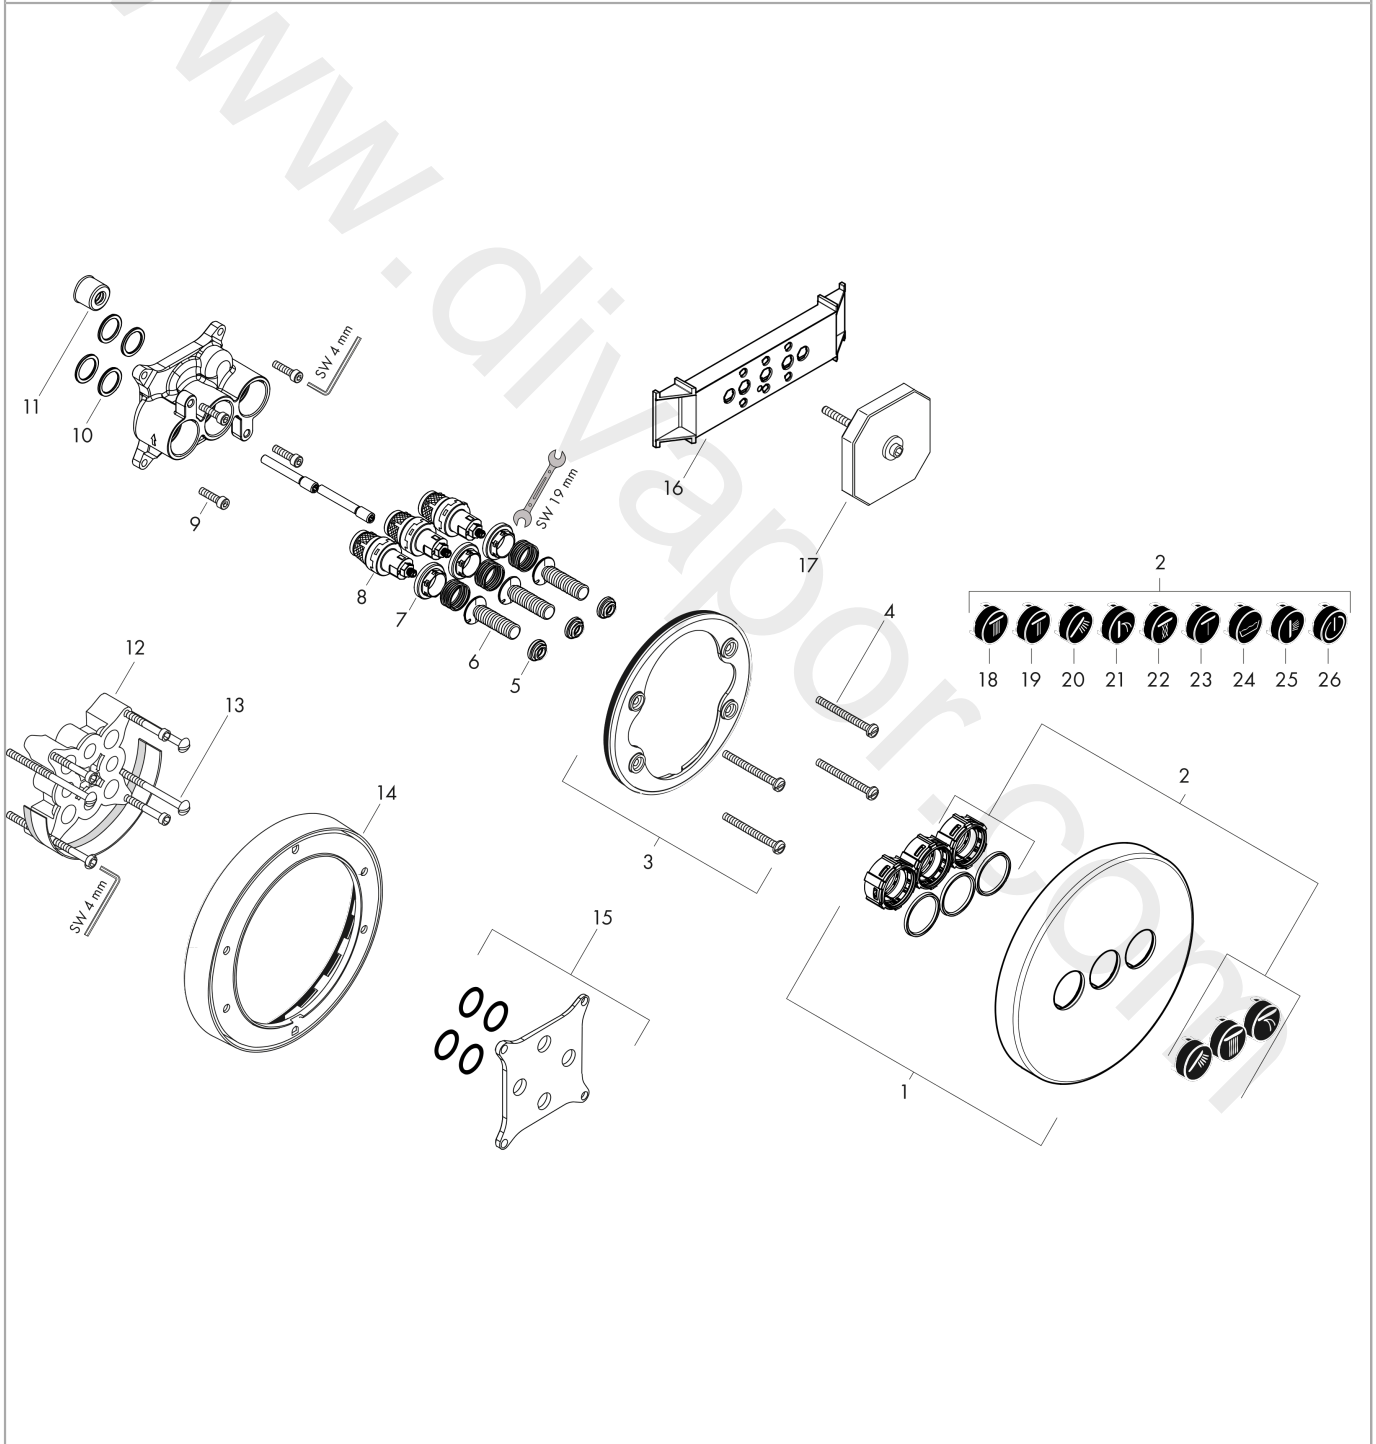

AXOR ShowerSelect
Valve for concealed installation round for 3 functions
 Finish: **Chrome** Article Number: **36727000**

product features

- 3 functions
- Start/stop valve to operate the functions
- Select push-button on/off control for 3 outlets
- simultaneous use of several outlets
- maximum flow rate at 3 bar: 30 l/min
- flow rate upper outlet: 26 l/min
- Flow rate left and right: 29 l/min
- safety stop at 40 °C
- valve is delivered with buttons Rain large, Waterfall, hand shower
- connection type: basic set
- WRAS 2012028
- WRAS 2012028 - WRAS Approval Letter

Article Details

Price excl. VAT 520,83 £

Technology

Product image

Scale drawing

AXOR ShowerSelect
Valve for concealed installation round for 3 functions
Finish: **Chrome** Article Number: **36727000**

Flowchart

AXOR ShowerSelect
Valve for concealed installation round for 3 functions
 Finish: **Chrome** Article Number: **36727000**

Exploded Drawing

Year of production: >10/16

AXOR ShowerSelect
Valve for concealed installation round for 3 functions
 Finish: **Chrome** Article Number: **36727000**