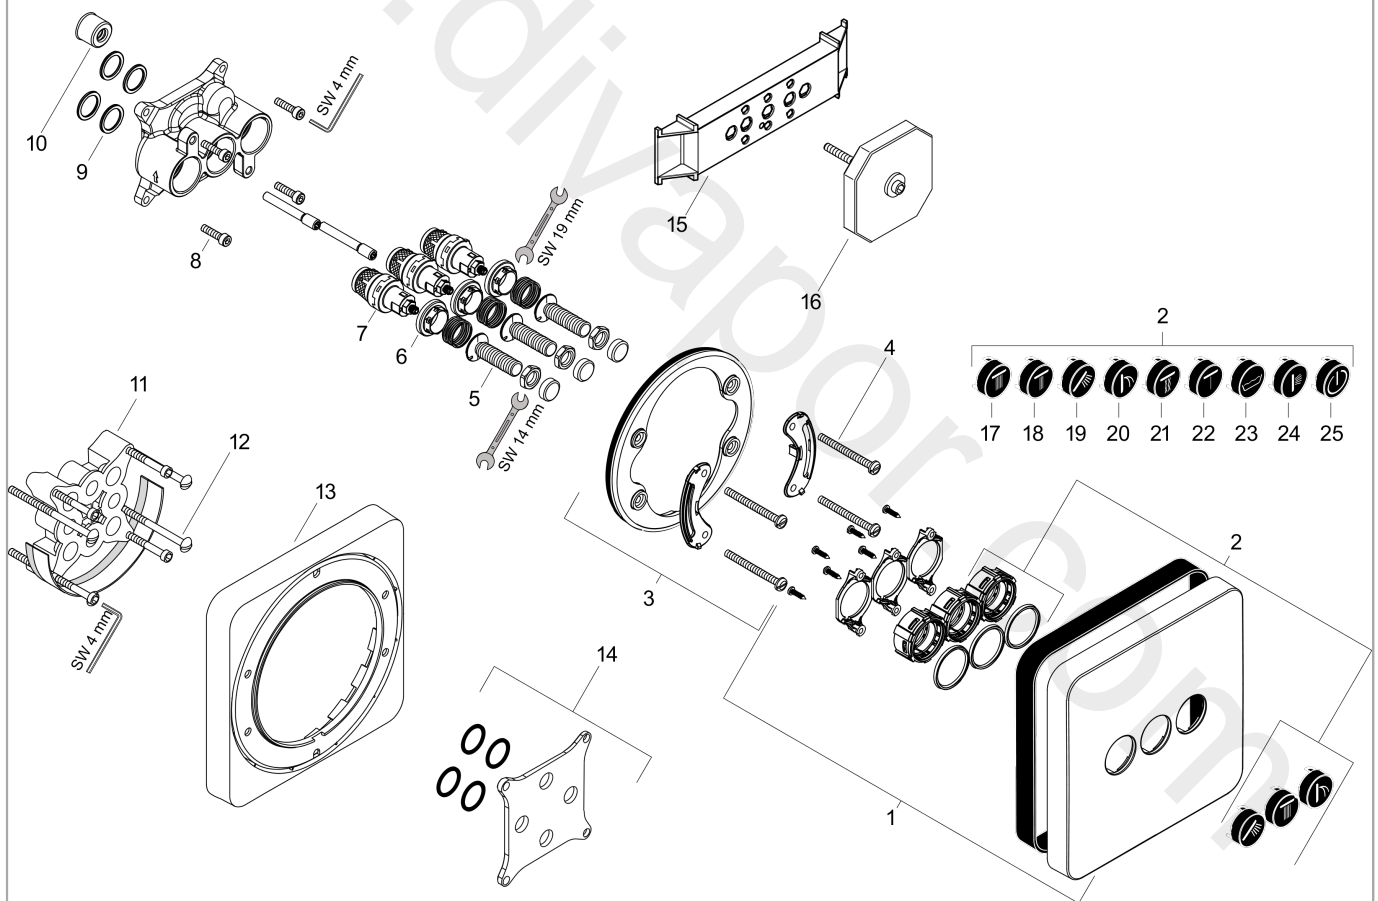

### Scale drawing

**AXOR ShowerSelect**  
**Valve for concealed installation softsquare for 3 functions**  
 Finish: **Brushed Bronze** Article Number: **36773140**

## Flowchart

**AXOR ShowerSelect**  
**Valve for concealed installation softsquare for 3 functions**  
 Finish: **Brushed Bronze** Article Number: **36773140**

## Exploded Drawing

Year of production: >11/16

**AXOR ShowerSelect**  
**Valve for concealed installation softsquare for 3 functions**  
 Finish: **Brushed Bronze** Article Number: **36773140**

## Spare part list

Year of production: >11/16

Pos.		Article Number	Price	PU
1	escutcheon 170 / 170 mm	92543140	£ 345,00	1
2	set of symbols	92544610	£ 137,00	1
3	holder for escutcheon	98793000	£ 43,00	1
4	set of fixing screws	96454000	£ 9,00	1
5	Select-adapter	92219000	£ 6,10	1
6	nut	98368000	£ 13,30	1
7	shut off unit	95758000	£ 110,00	1
8	set of screws	96525000	£ 9,00	1
9	O-ring 16x2	98133000	£ 3,30	1
10	noise reduction	94073000	£ 25,00	1
11	extension 25 mm	13595000	£ 75,00	1
12	set of fixing screws	97747000	£ 3,30	1
13	extension 22 mm	98860140	£ 126,00	1
14	compensation set 1°	95521000	£ 173,00	1
15	fit-up aid	92540000	£ 14,10	1
16	flushing unit complete	15956000	-	1
17	symbol head shower Rain large	93571610	£ 13,30	1
18	symbol head shower Rain small	93572610	£ 13,30	1
19	symbol handshower	93573610	£ 13,30	1
20	symbol Flood jet	93574610	£ 13,30	1
21	symbol Whirl	93575610	£ 13,30	1
22	symbol Mono	93576610	£ 13,30	1
23	symbol tub	93577610	£ 13,30	1
24	symbol body shower	93578610	£ 13,30	1
25	symbol ON/OFF	93579610	£ 13,30	1
a	concealed item	01800180	£ 163,00	1