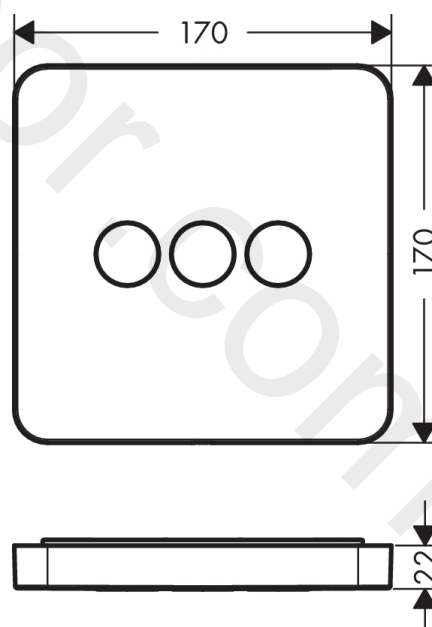

Scale drawing