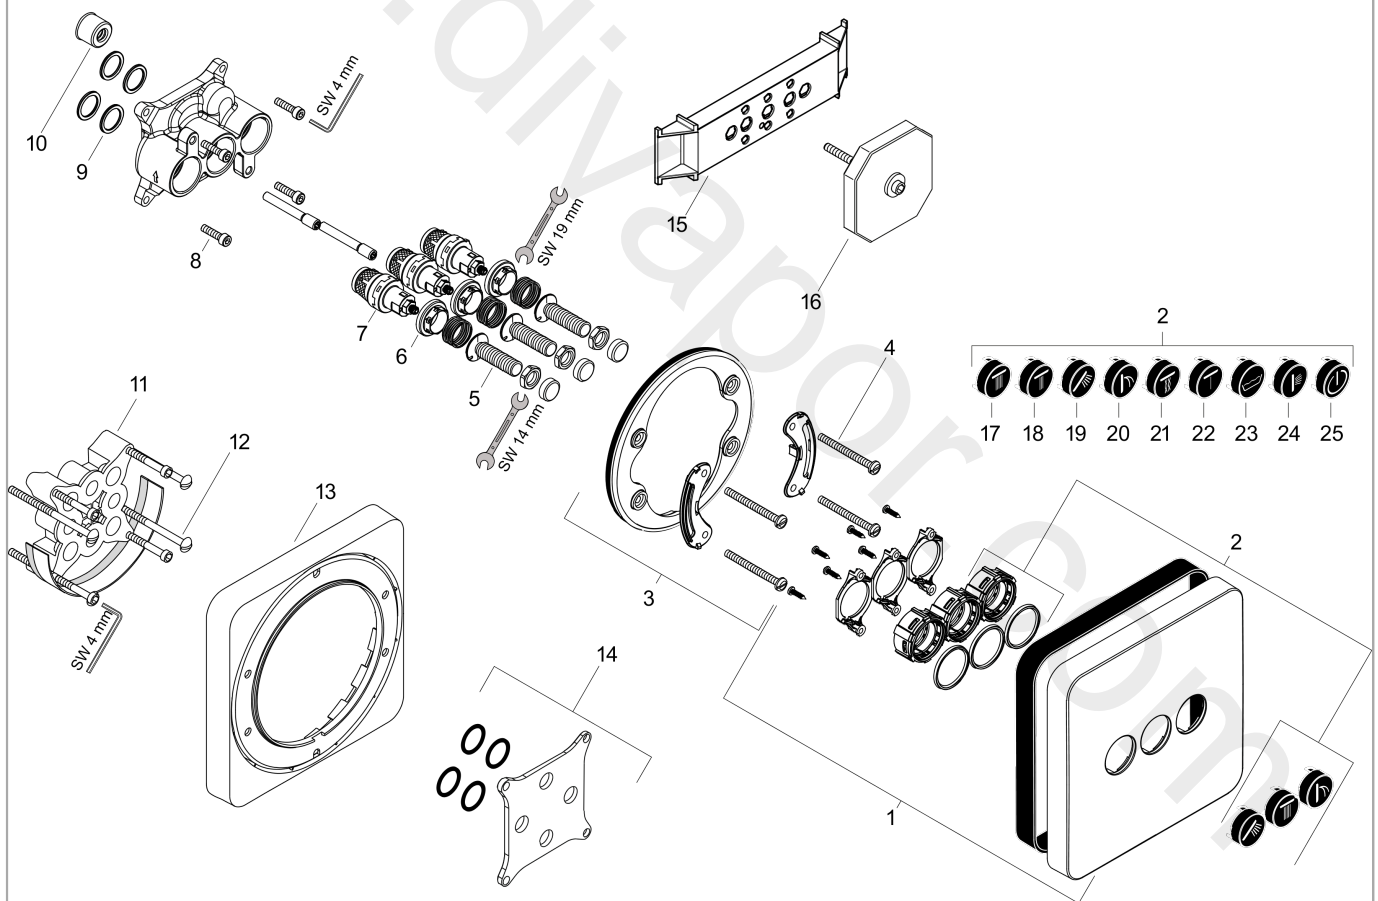

AXOR ShowerSelect
Valve for concealed installation softsquare for 3 functions
 Finish: **Polished Red Gold** Article Number: **36773300**

product features

- 3 functions
- Start/stop valve to operate the functions
- Select push-button on/off control for 3 outlets
- simultaneous use of several outlets
- maximum flow rate at 3 bar: 30 l/min
- flow rate upper outlet: 26 l/min
- Flow rate left and right: 29 l/min
- safety stop at 40 °C
- valve is delivered with buttons Rain large, Waterfall, hand shower
- connection type: basic set
- WRAS 2012028
- WRAS 2012028 - WRAS Approval Letter

Flowchart

AXOR ShowerSelect
Valve for concealed installation softsquare for 3 functions
Finish: **Polished Red Gold** Article Number: **36773300**

Exploded Drawing

Year of production: >11/16

AXOR ShowerSelect
Valve for concealed installation softsquare for 3 functions
 Finish: **Polished Red Gold** Article Number: **36773300**

Spare part list

Year of production: >11/16

Pos.		Article Number	Price	PU
1	escutcheon 170 / 170 mm	92543300	£ 336,00	1
2	set of symbols	92544610	£ 137,00	1
3	holder for escutcheon	98793000	£ 43,00	1
4	set of fixing screws	96454000	£ 9,00	1
5	Select-adapter	92219000	£ 6,10	1
6	nut	98368000	£ 13,30	1
7	shut off unit	95758000	£ 110,00	1
8	set of screws	96525000	£ 9,00	1
9	O-ring 16x2	98133000	£ 3,30	1
10	noise reduction	94073000	£ 25,00	1
11	extension 25 mm	13595000	£ 75,00	1
12	set of fixing screws	97747000	£ 3,30	1
13	extension 22 mm	98860300	£ 126,00	1
14	compensation set 1°	95521000	£ 173,00	1
15	fit-up aid	92540000	£ 14,10	1
16	flushing unit complete	15956000	-	1
17	symbol head shower Rain large	93571610	£ 13,30	1
18	symbol head shower Rain small	93572610	£ 13,30	1
19	symbol handshower	93573610	£ 13,30	1
20	symbol Flood jet	93574610	£ 13,30	1
21	symbol Whirl	93575610	£ 13,30	1
22	symbol Mono	93576610	£ 13,30	1
23	symbol tub	93577610	£ 13,30	1
24	symbol body shower	93578610	£ 13,30	1
25	symbol ON/OFF	93579610	£ 13,30	1
a	concealed item	01800180	£ 163,00	1