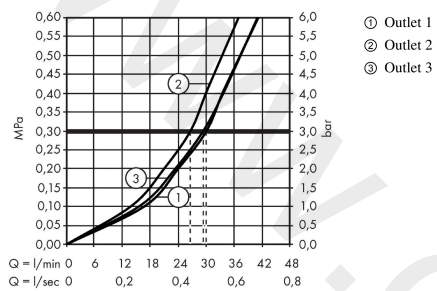

AXOR ShowerSelect
Valve for concealed installation softsquare for 3 functions
Finish: **Polished Red Gold** Article Number: **36773300**

Flowchart