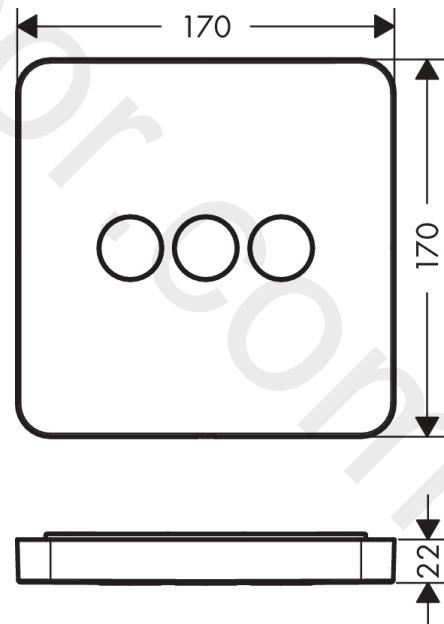

AXOR ShowerSelect
Valve for concealed installation softsquare for 3 functions
 Finish: **Polished Red Gold** Article Number: **36773300**

product features

- 3 functions
- Start/stop valve to operate the functions
- Select push-button on/off control for 3 outlets
- simultaneous use of several outlets
- maximum flow rate at 3 bar: 30 l/min
- flow rate upper outlet: 26 l/min
- Flow rate left and right: 29 l/min
- safety stop at 40 °C
- valve is delivered with buttons Rain large, Waterfall, hand shower
- connection type: basic set
- WRAS 2012028
- WRAS 2012028 - WRAS Approval Letter

Article Details

Price excl. VAT 781,20 £

Technology

Product image

Scale drawing

AXOR ShowerSelect
Valve for concealed installation softsquare for 3 functions
Finish: **Polished Red Gold** Article Number: **36773300**

Spare part list

Year of production: >11/16

Pos.		Article Number	Price	PU
1	escutcheon 170 / 170 mm	92543300	£ 336,00	1
2	set of symbols	92544610	£ 137,00	1
3	holder for escutcheon	98793000	£ 43,00	1
4	set of fixing screws	96454000	£ 9,00	1
5	Select-adapter	92219000	£ 6,10	1
6	nut	98368000	£ 13,30	1
7	shut off unit	95758000	£ 110,00	1
8	set of screws	96525000	£ 9,00	1
9	O-ring 16x2	98133000	£ 3,30	1
10	noise reduction	94073000	£ 25,00	1
11	extension 25 mm	13595000	£ 75,00	1
12	set of fixing screws	97747000	£ 3,30	1
13	extension 22 mm	98860300	£ 126,00	1
14	compensation set 1°	95521000	£ 173,00	1
15	fit-up aid	92540000	£ 14,10	1
16	flushing unit complete	15956000	-	1
17	symbol head shower Rain large	93571610	£ 13,30	1
18	symbol head shower Rain small	93572610	£ 13,30	1
19	symbol handshower	93573610	£ 13,30	1
20	symbol Flood jet	93574610	£ 13,30	1
21	symbol Whirl	93575610	£ 13,30	1
22	symbol Mono	93576610	£ 13,30	1
23	symbol tub	93577610	£ 13,30	1
24	symbol body shower	93578610	£ 13,30	1
25	symbol ON/OFF	93579610	£ 13,30	1
a	concealed item	01800180	£ 163,00	1