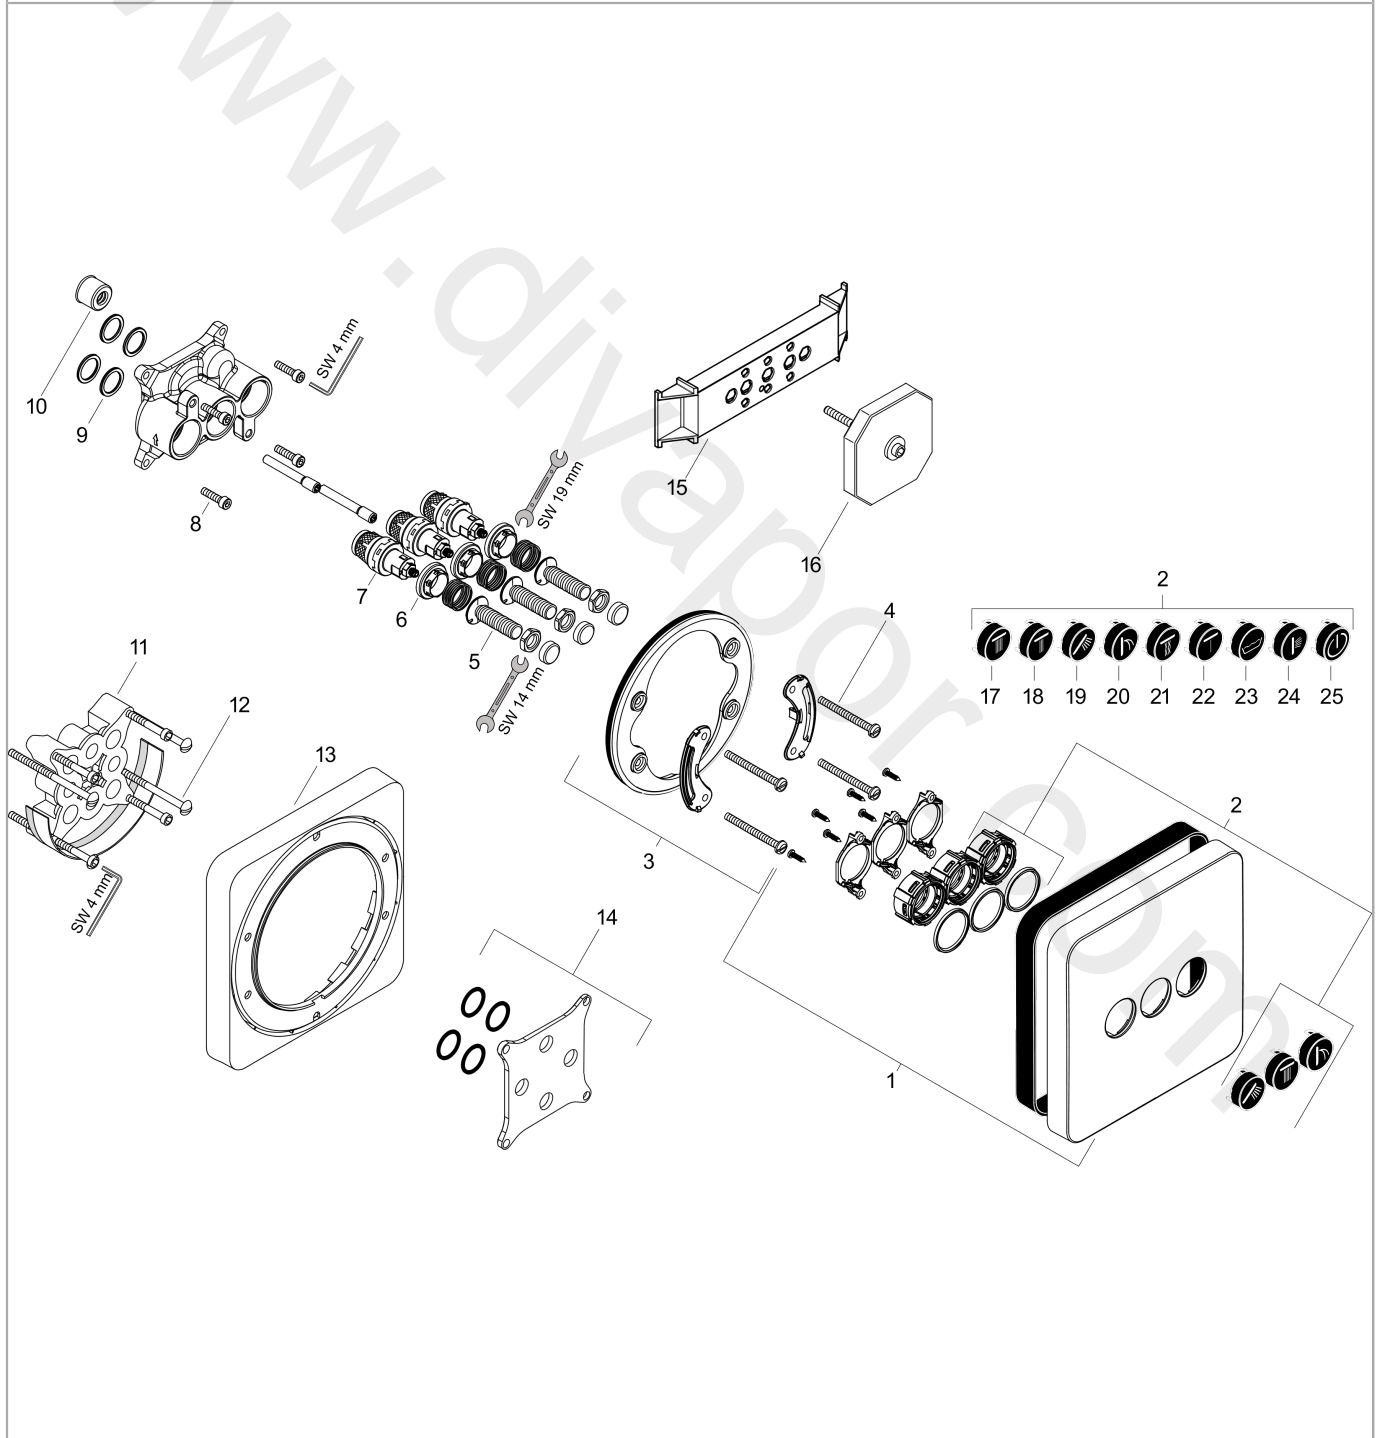

AXOR ShowerSelect
Valve for concealed installation softsquare for 3 functions
Surfaces: Article Number: **36773930**

Exploded Drawing

Year of production: **11/16 - 12/19**

AXOR ShowerSelect
Valve for concealed installation softsquare for 3 functions
 Surfaces: Article Number: **36773930**

Spare part list

Year of production: **11/16 - 12/19**

Pos.		Article Number	Price	PU
1	escutcheon 170 / 170 mm	92543930	£ 345,00	1
2	set of symbols	92544610	£ 137,00	1
3	holder for escutcheon	98793000	£ 43,00	1
4	set of fixing screws	96454000	£ 9,00	1
5	Select-adapter	92219000	£ 6,10	1
6	nut	98368000	£ 13,30	1
7	shut off unit	95758000	£ 110,00	1
8	set of screws	96525000	£ 9,00	1
9	O-ring 16x2	98133000	£ 3,30	1
10	noise reduction	94073000	£ 25,00	1
11	extension 25 mm	13595000	£ 75,00	1
12	set of fixing screws	97747000	£ 3,30	1
13	extension 22 mm	98860930	£ 126,00	1
14	compensation set 1°	95521000	£ 173,00	1
15	fit-up aid	92540000	£ 14,10	1
16	flushing unit complete	15956000	-	1
17	symbol head shower Rain large	93571610	£ 13,30	1
18	symbol head shower Rain small	93572610	£ 13,30	1
19	symbol handshower	93573610	£ 13,30	1
20	symbol Flood jet	93574610	£ 13,30	1
21	symbol Whirl	93575610	£ 13,30	1
22	symbol Mono	93576610	£ 13,30	1
23	symbol tub	93577610	£ 13,30	1
24	symbol body shower	93578610	£ 13,30	1
25	symbol ON/OFF	93579610	£ 13,30	1
a	concealed item	01800180	£ 163,00	1