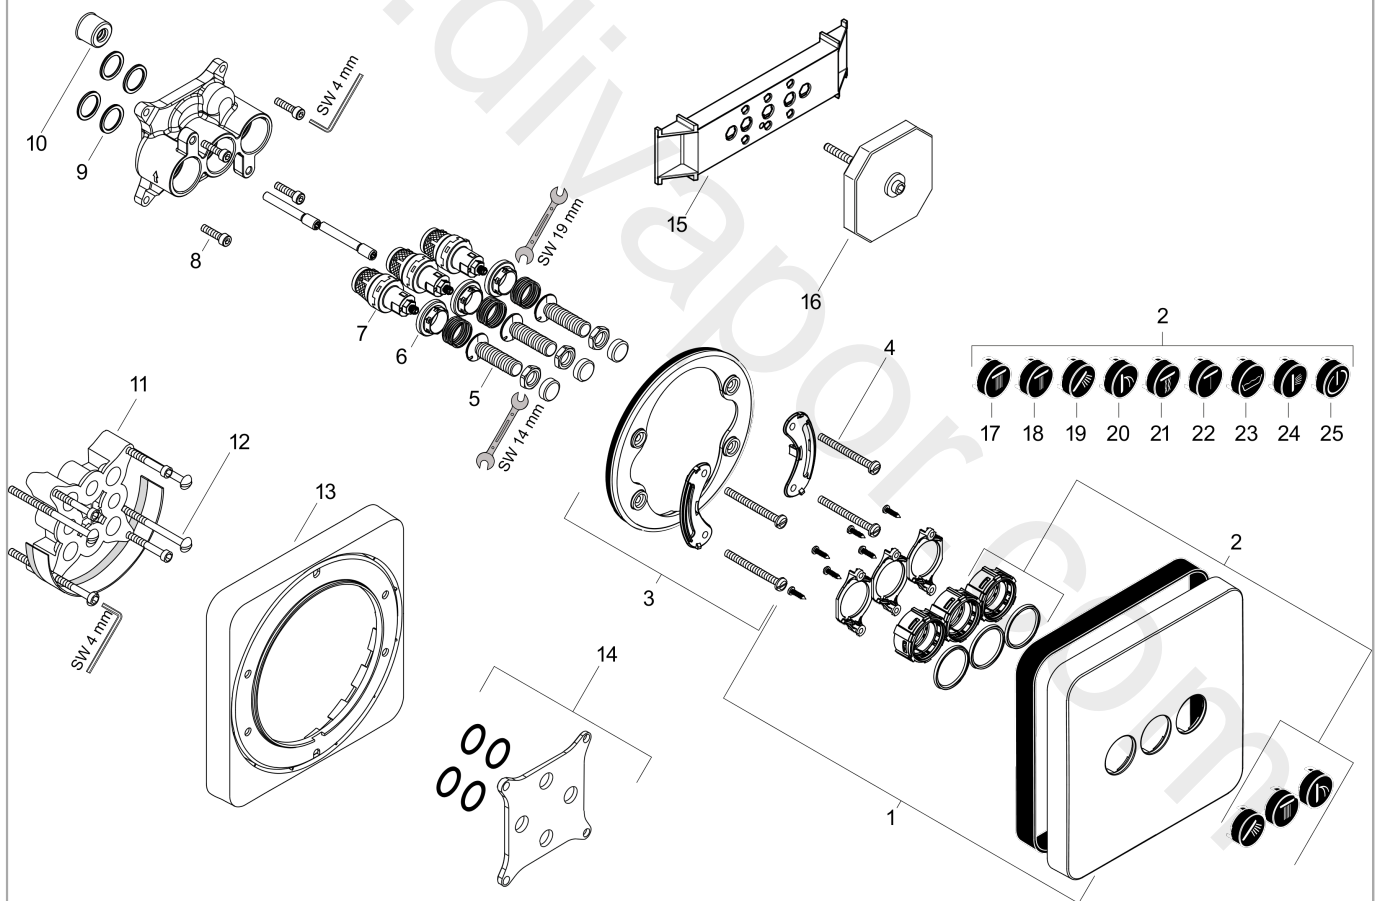

### Scale drawing

**AXOR ShowerSelect**  
**Valve for concealed installation softsquare for 3 functions**  
Finish: **Brushed Brass** Article Number: **36773950**

## Flowchart

**AXOR ShowerSelect**  
**Valve for concealed installation softsquare for 3 functions**  
Finish: **Brushed Brass** Article Number: **36773950**

## Exploded Drawing

Year of production: >11/16

**AXOR ShowerSelect**  
**Valve for concealed installation softsquare for 3 functions**  
 Finish: **Brushed Brass** Article Number: **36773950**

## Spare part list

Year of production: >11/16

Pos.		Article Number	Price	PU
1	escutcheon 170 / 170 mm	92543950	£ 345,00	1
2	set of symbols	92544610	£ 137,00	1
3	holder for escutcheon	98793000	£ 43,00	1
4	set of fixing screws	96454000	£ 9,00	1
5	Select-adapter	92219000	£ 6,10	1
6	nut	98368000	£ 13,30	1
7	shut off unit	95758000	£ 110,00	1
8	set of screws	96525000	£ 9,00	1
9	O-ring 16x2	98133000	£ 3,30	1
10	noise reduction	94073000	£ 25,00	1
11	extension 25 mm	13595000	£ 75,00	1
12	set of fixing screws	97747000	£ 3,30	1
13	extension 22 mm	98860950	£ 126,00	1
14	compensation set 1°	95521000	£ 173,00	1
15	fit-up aid	92540000	£ 14,10	1
16	flushing unit complete	15956000	-	1
17	symbol head shower Rain large	93571610	£ 13,30	1
18	symbol head shower Rain small	93572610	£ 13,30	1
19	symbol handshower	93573610	£ 13,30	1
20	symbol Flood jet	93574610	£ 13,30	1
21	symbol Whirl	93575610	£ 13,30	1
22	symbol Mono	93576610	£ 13,30	1
23	symbol tub	93577610	£ 13,30	1
24	symbol body shower	93578610	£ 13,30	1
25	symbol ON/OFF	93579610	£ 13,30	1
a	concealed item	01800180	£ 163,00	1