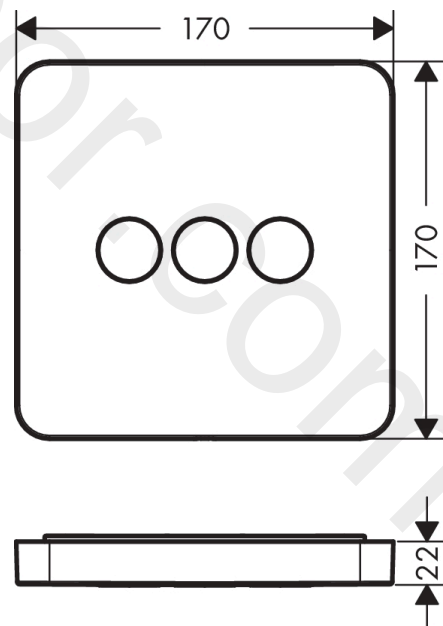

Scale drawing